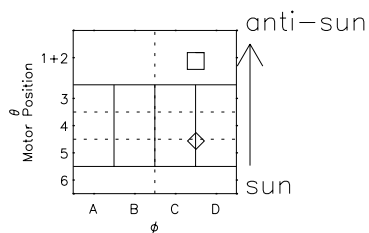

Galileo EPD Real Time R6 Ions Spectra 96296

Software Version: RTSPEC_R6 V 1.20
 Data Production: 06-03-00
 Plot Production: Fri Sep 14 19:34:39 2001
 Color File: wondr3
 Geofactor File: 1.1

- ◇ = Jupiter look direction
- = Corotation look direction