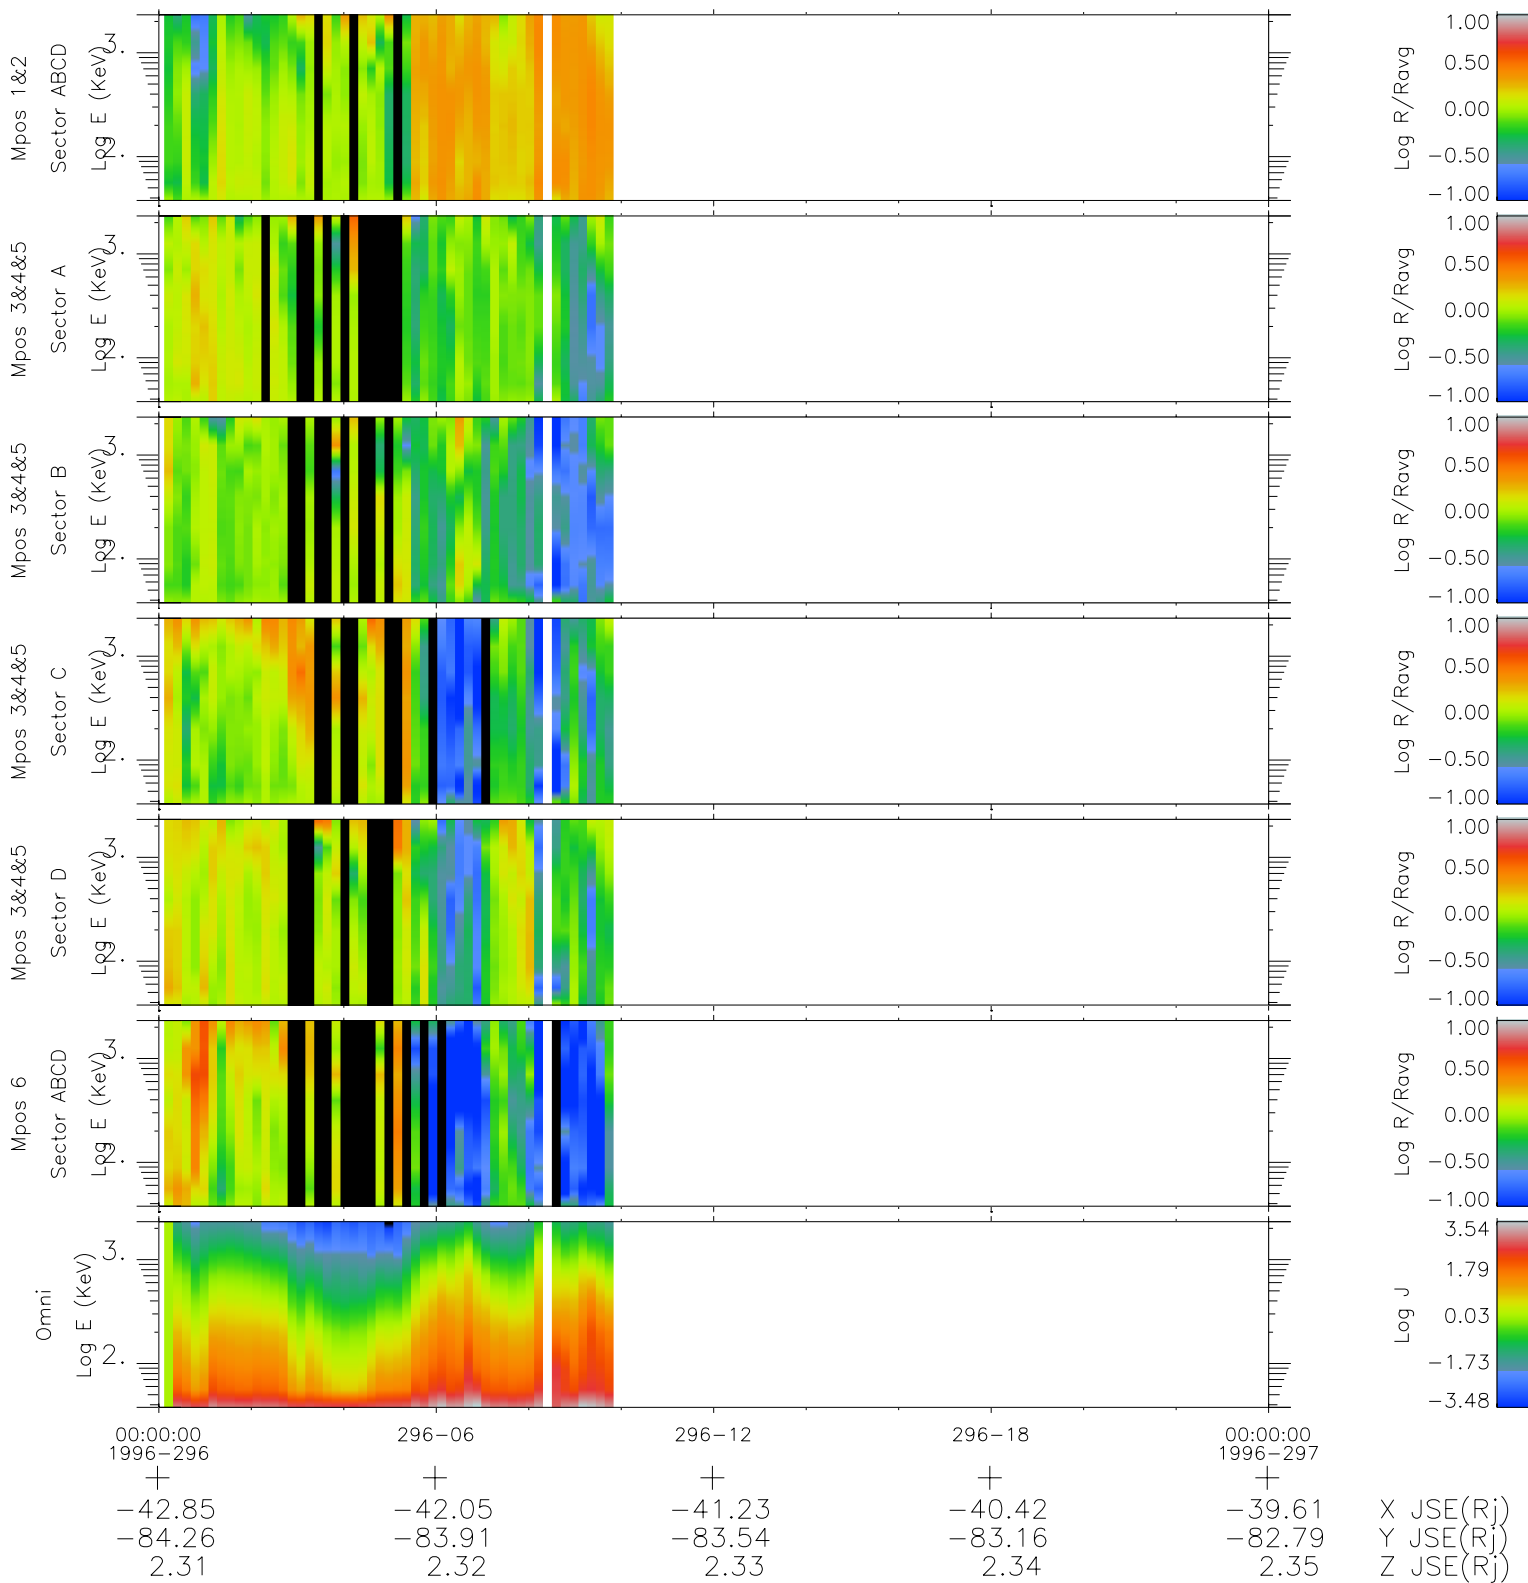

Galileo EPD Real Time R6 Ions Spectra 96296

Software Version: RTSPEC_R6 V 1.20
 Data Production: 06-03-00
 Plot Production: Fri Sep 14 19:34:39 2001
 Color File: wondr3
 Geofactor File: 1.1

- ◇ = Jupiter look direction
- = Corotation look direction