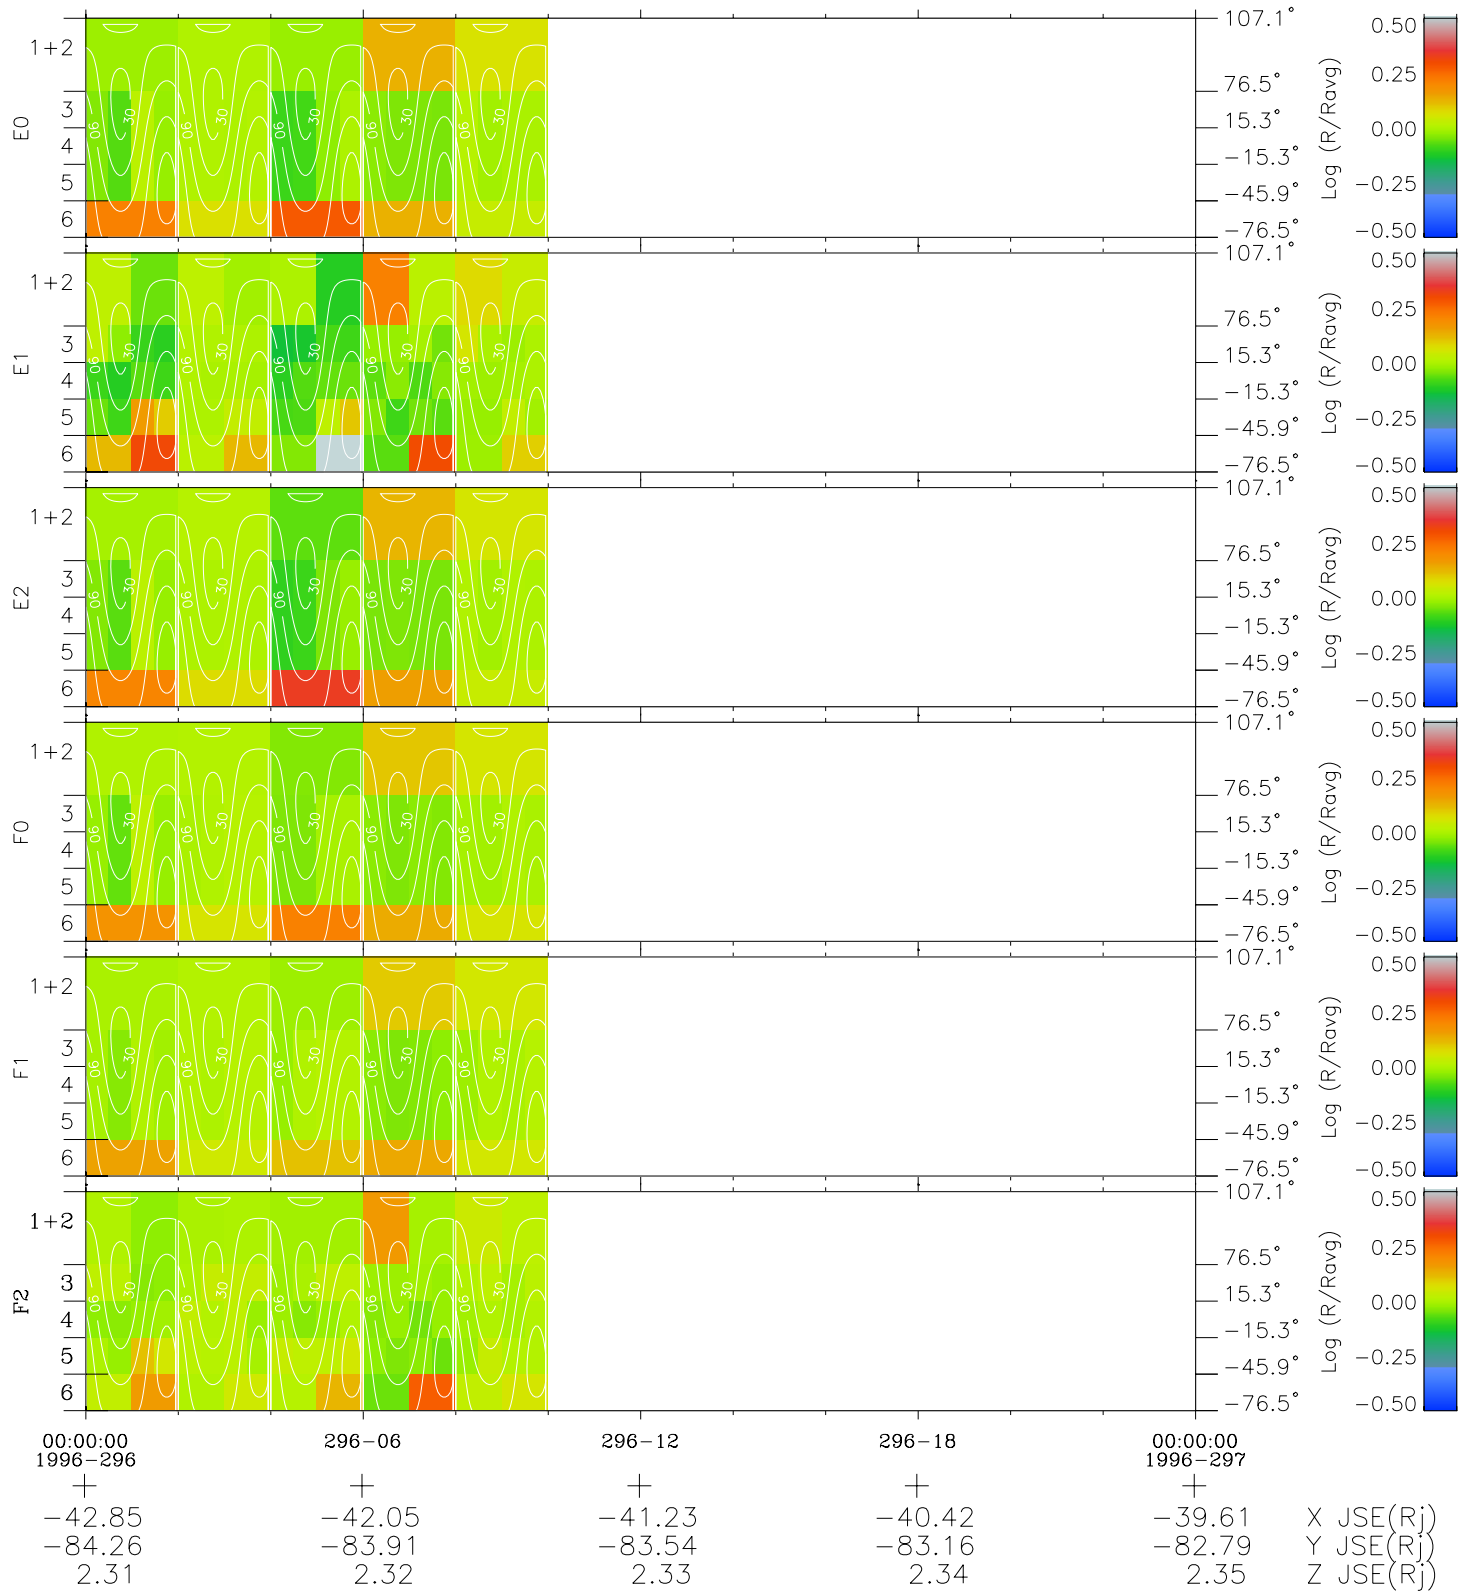

Galileo EPD Real Time All-Sky Anisotropies 96296

Software Version: RTSKY_MEAN V 1.20
 Data Production: 06-03-00
 Plot Production: Fri Sep 14 19:34:55 2001
 Color File: wondr3
 Geofactor File: 1.1

- ◇ = Jupiter look direction
- = Corotation look direction