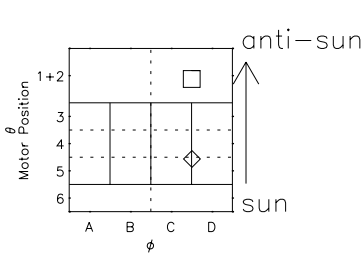

Galileo EPD Real Time All-Sky Anisotropies 96296

Software Version: RTSKY_MEAN V 1.20
 Data Production: 06-03-00
 Plot Production: Fri Sep 14 19:34:55 2001
 Color File: wondr3
 Geofactor File: 1.1

- ◇ = Jupiter look direction
- = Corotation look direction