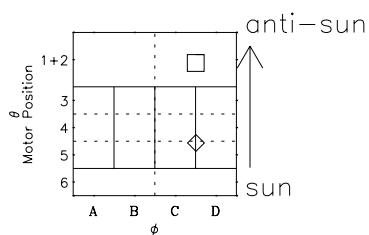

# Galileo EPD Real-Time Omni 96296

Software Version: RTLINE\_OMNI V 1.20  
Data Production: 06-03-00  
Plot Production: Fri Sep 14 19:35:55 2001

- ◇ = Jupiter look direction
- = Corotation look direction