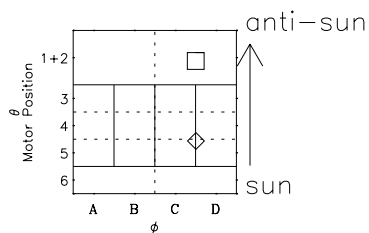

Galileo EPD Real-Time Omni 96296

Software Version: RTLINE_OMNI V 1.20
Data Production: 06-03-00
Plot Production: Fri Sep 14 19:35:54 2001

- ◇ = Jupiter look direction
- = Corotation look direction