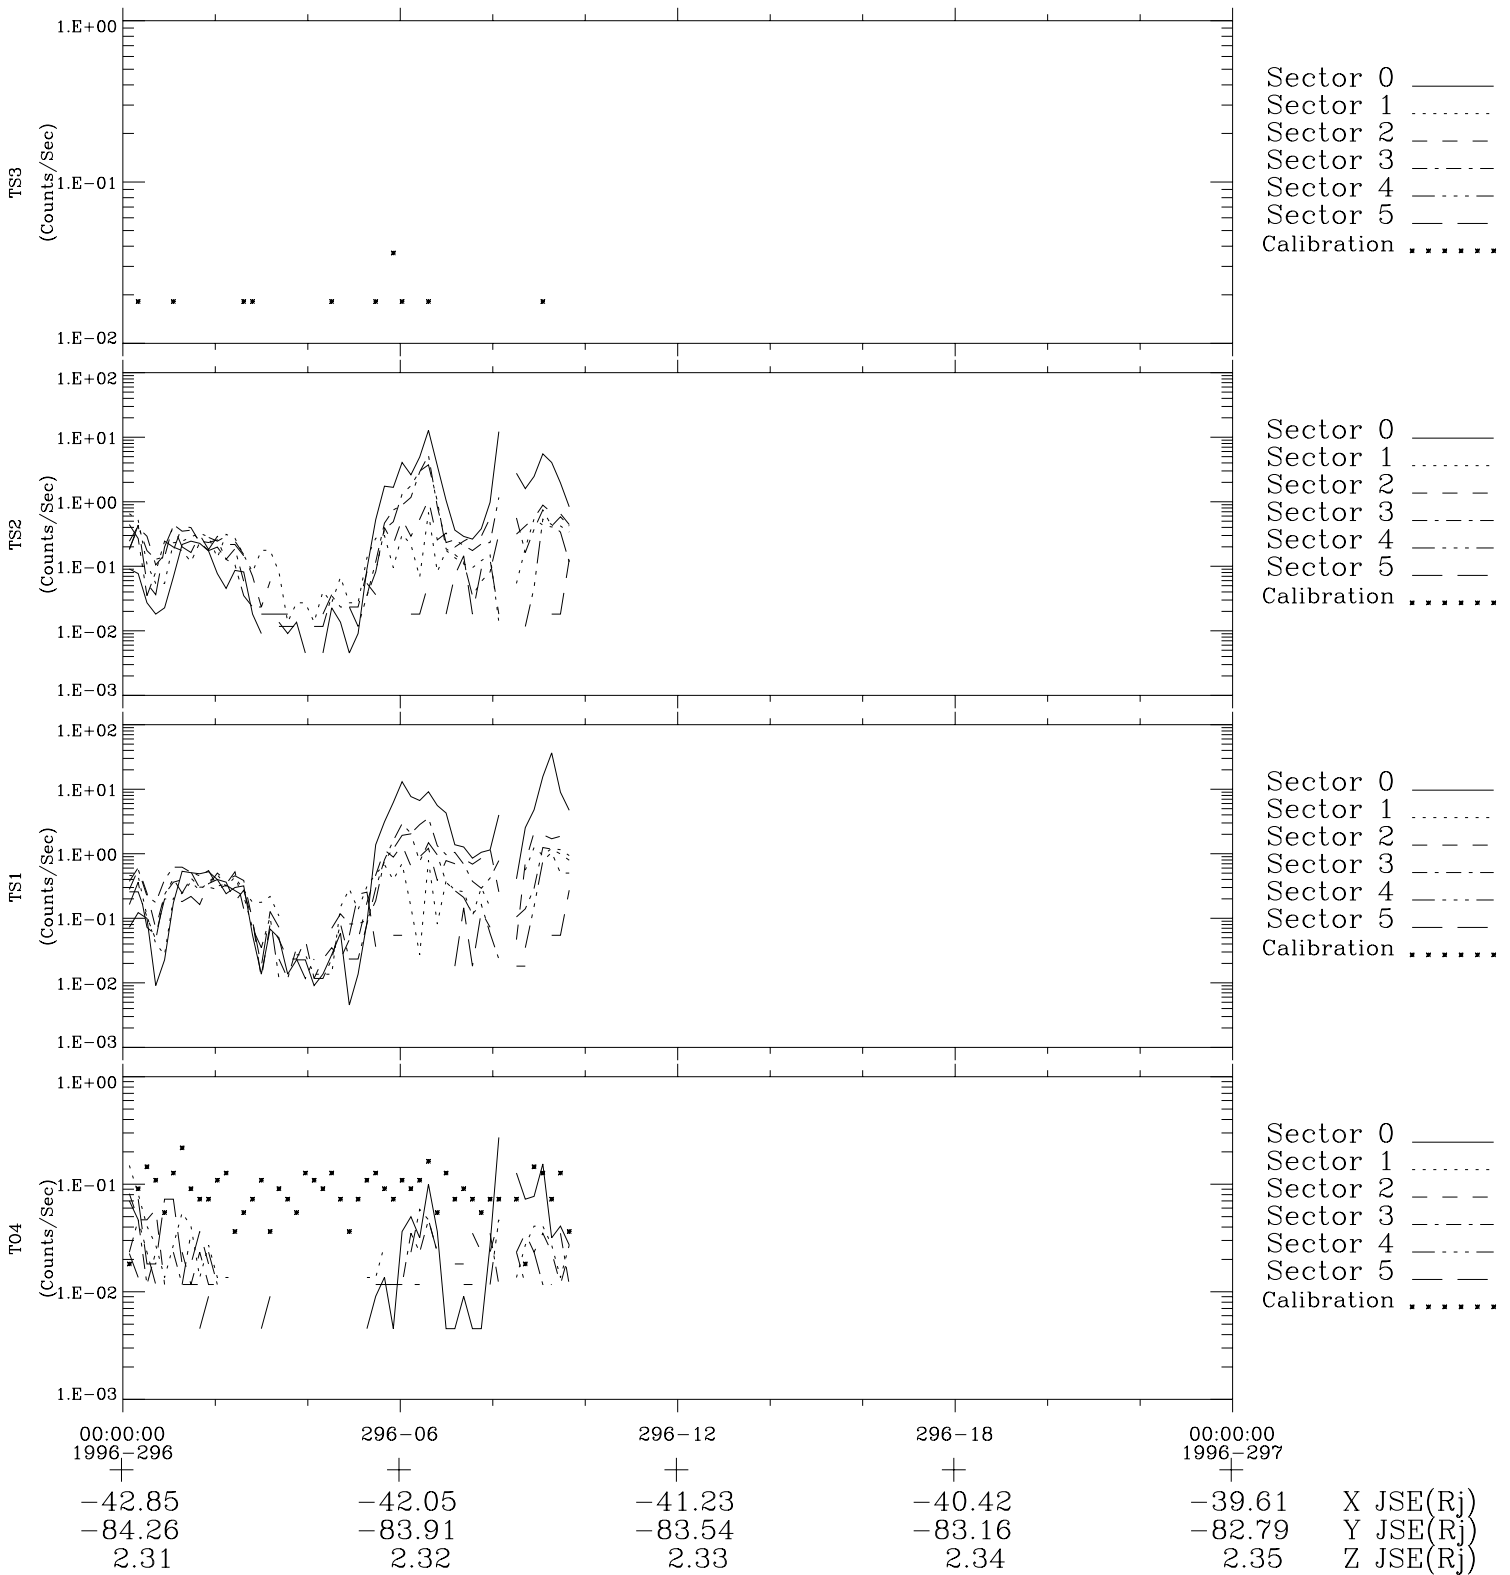

# Galileo EPD Real-Time Six-Sector 96296

Software Version: RTLINE\_R6 V 1.20  
Data Production: 06-03-00  
Plot Production: Fri Sep 14 19:36:01 2001

◇ = Jupiter look direction  
□ = Corotation look direction