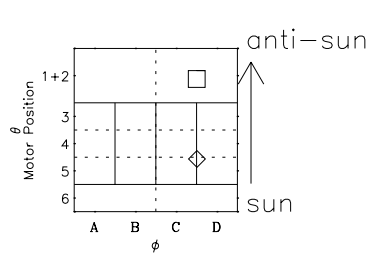

# Galileo EPD Real-Time Six-Sector 96296

Software Version: RTLINE\_R6 V 1.20  
Data Production: 06-03-00  
Plot Production: Fri Sep 14 19:36:01 2001

◇ = Jupiter look direction  
□ = Corotation look direction