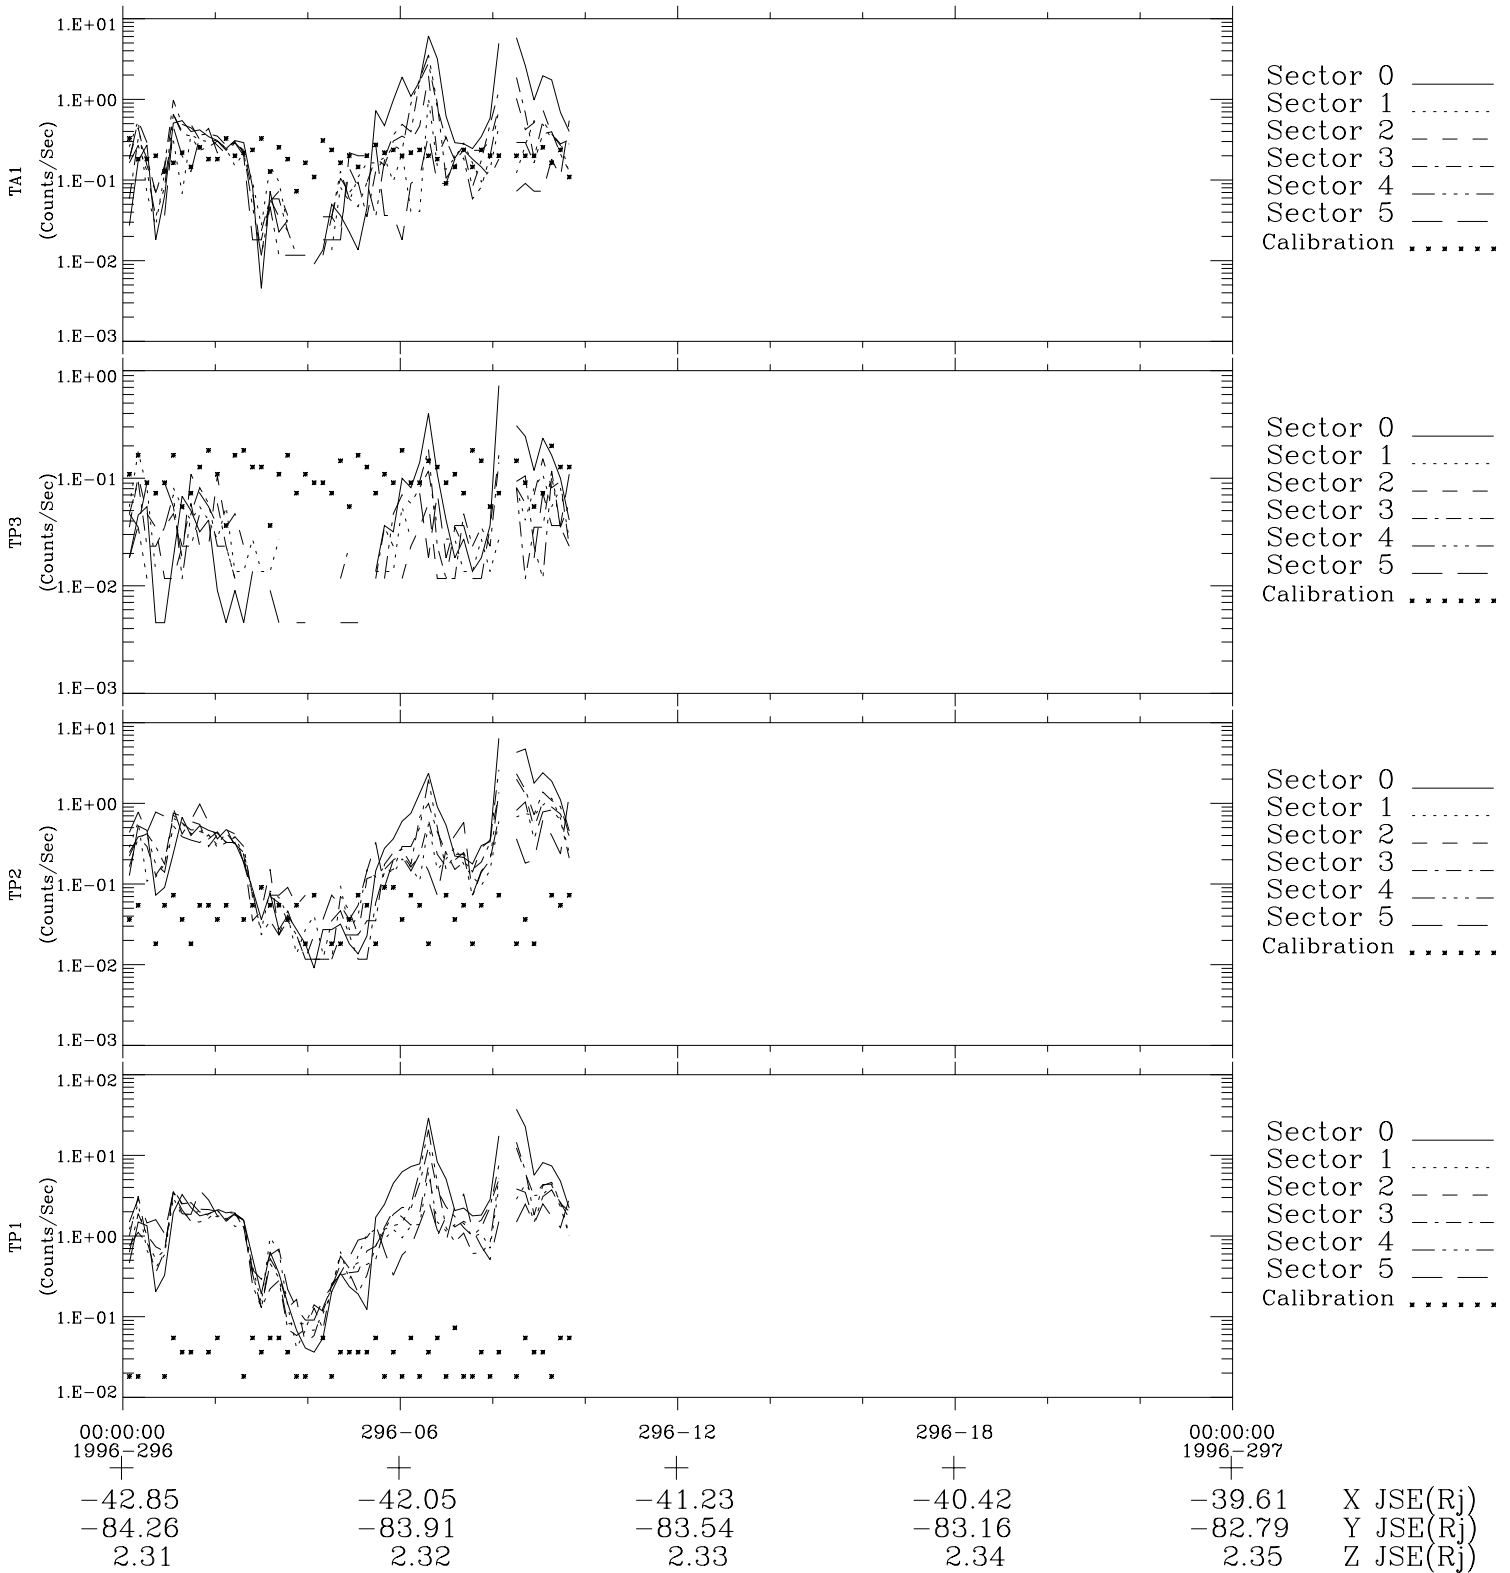

Galileo EPD Real-Time Six-Sector 96296

Software Version: RTLINE_R6 V 1.20
Data Production: 06-03-00
Plot Production: Fri Sep 14 19:35:59 2001

◇ = Jupiter look direction
□ = Corotation look direction