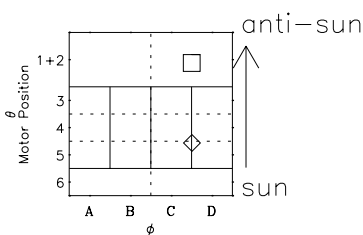

Galileo EPD Real-Time Six-Sector 96296

Software Version: RTLINE_R6 V 1.20
Data Production: 06-03-00
Plot Production: Fri Sep 14 19:35:59 2001

◇ = Jupiter look direction
□ = Corotation look direction