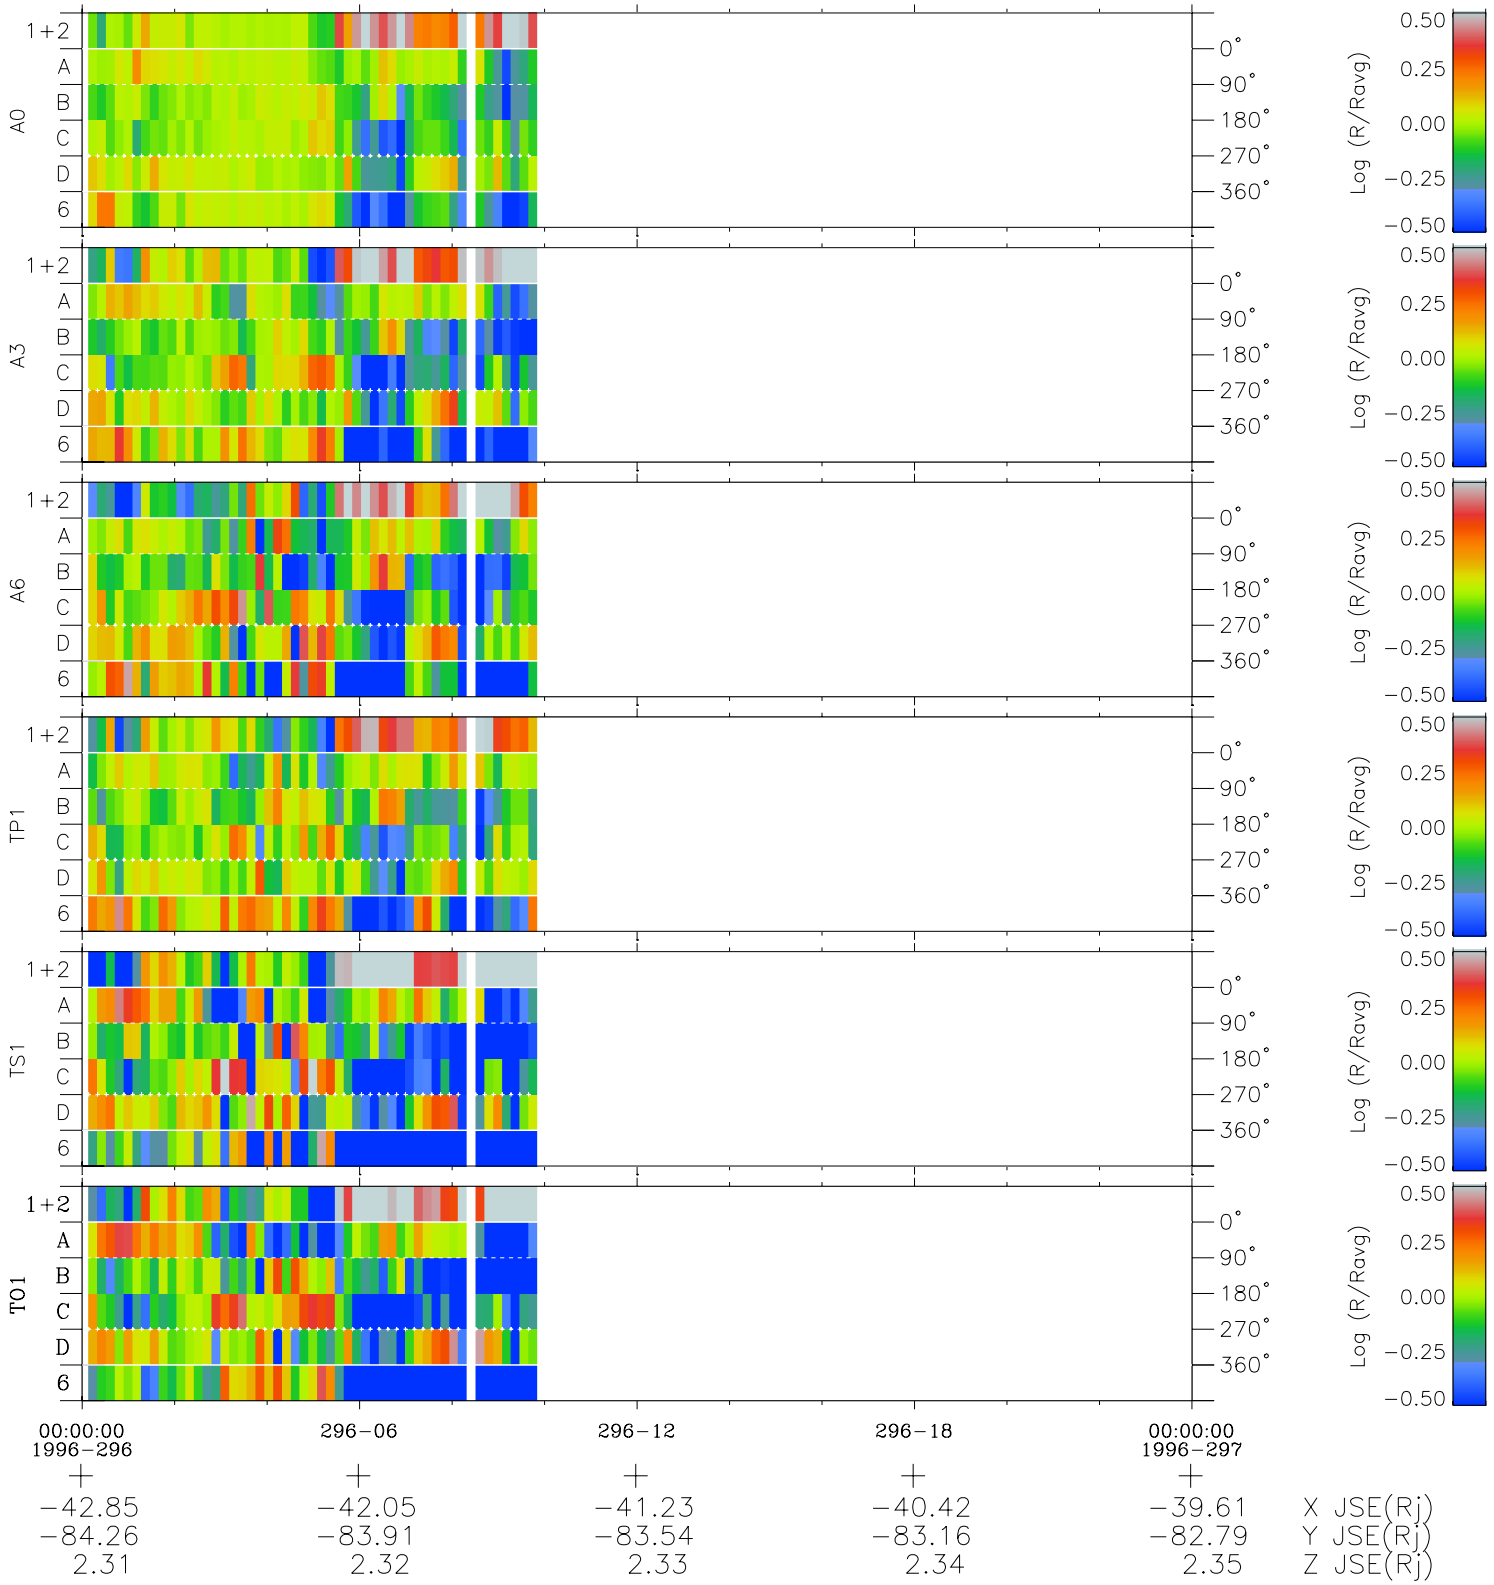

Galileo EPD Real Time Azimuth Anisotropies 96296

Software Version: RTAZIM_MEAN V 1.20
 Data Production: 06-03-00
 Plot Production: Fri Sep 14 19:35:35 2001
 Color File: wondr3
 Geofactor File: 1.1

◇ = Jupiter look direction
 □ = Corotation look direction