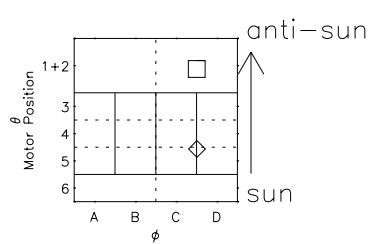

Galileo EPD Real Time Azimuth Anisotropies 96296

Software Version: RTAZIM_MEAN V 1.20
 Data Production: 06-03-00
 Plot Production: Fri Sep 14 19:35:35 2001
 Color File: wondr3
 Geofactor File: 1.1

◇ = Jupiter look direction
 □ = Corotation look direction