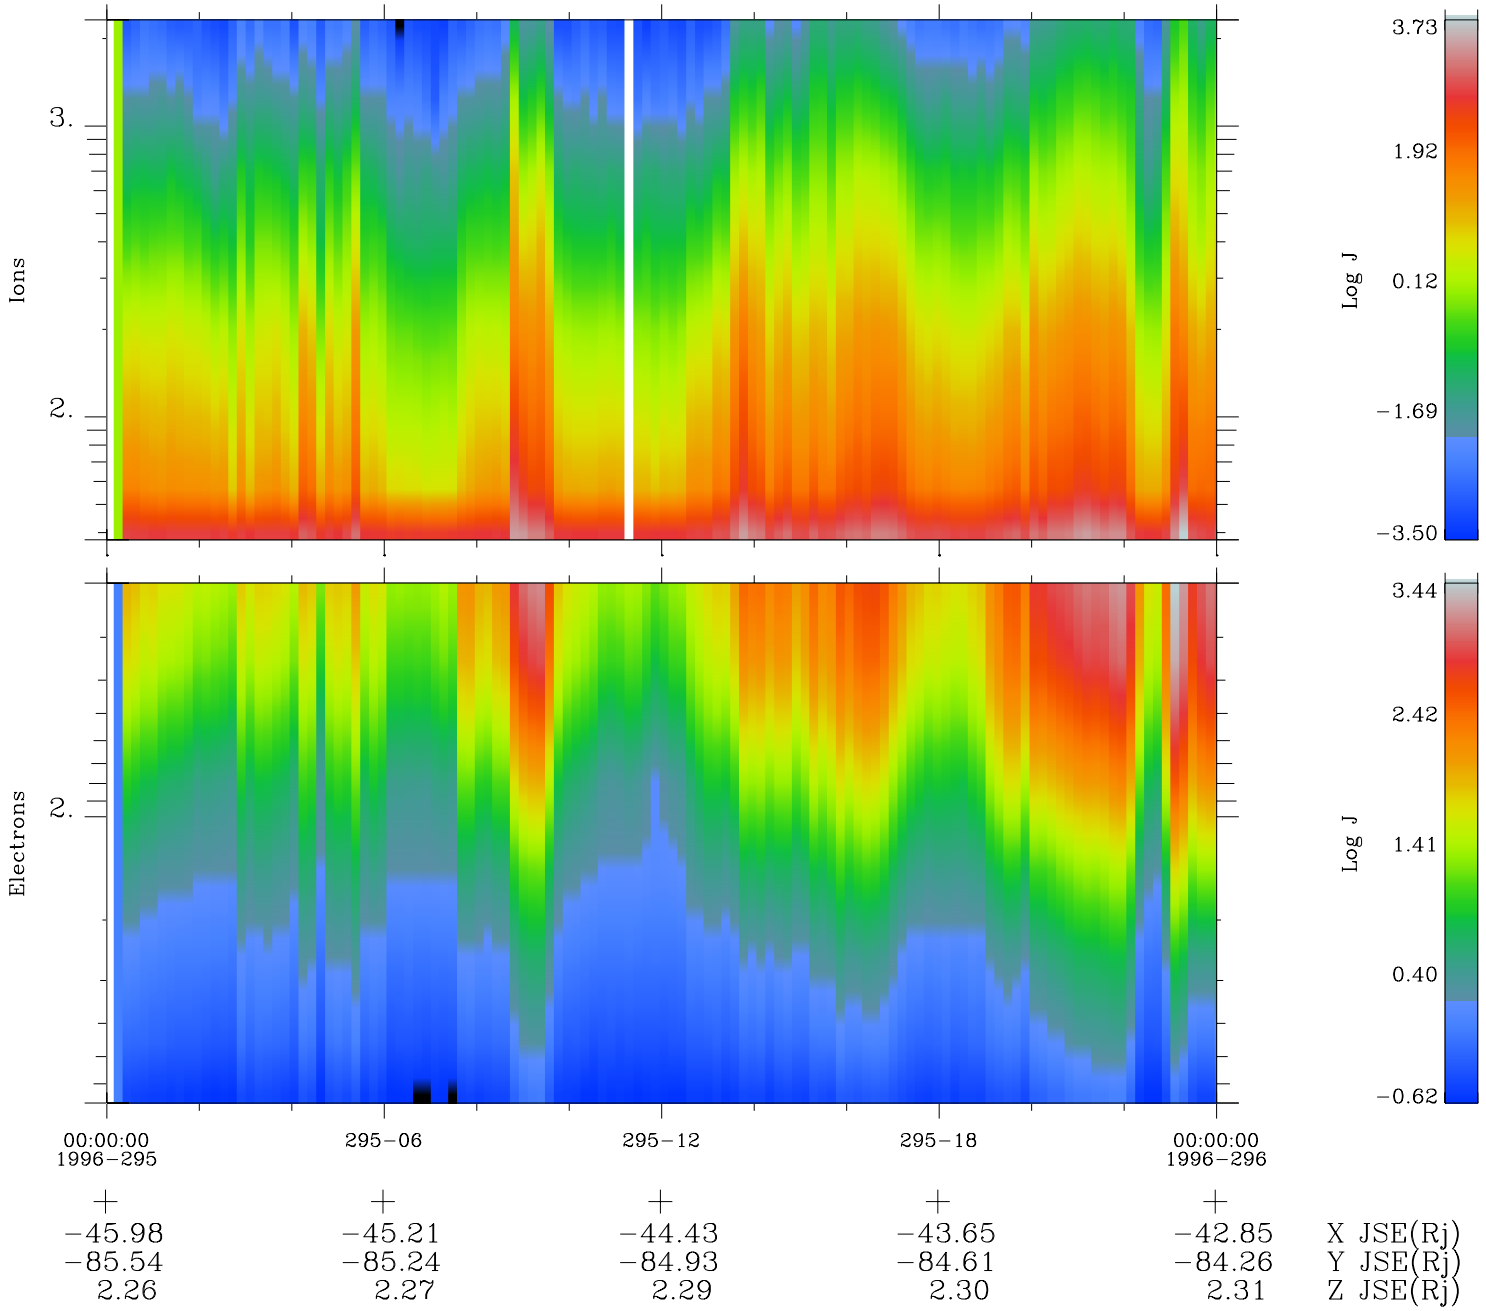

# Galileo EPD Real Time Omni Spectrum 96295

Software Version: RTSPEC\_OMNI V 1.20  
 Data Production: 06-03-00  
 Plot Production: Fri Sep 14 19:26:39 2001  
 Color File: wondr3  
 Geofactor File: 1.1

- ◇ = Jupiter look direction
- = Corotation look direction