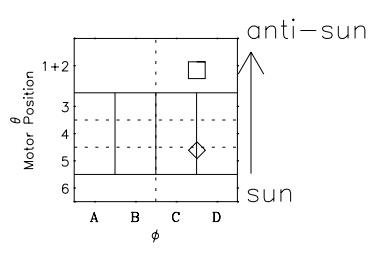

# Galileo EPD Real Time Omni Spectrum 96295

Software Version: RTSPEC\_OMNI V 1.20  
 Data Production: 06-03-00  
 Plot Production: Fri Sep 14 19:26:39 2001  
 Color File: wondr3  
 Geofactor File: 1.1

- ◇ = Jupiter look direction
- = Corotation look direction