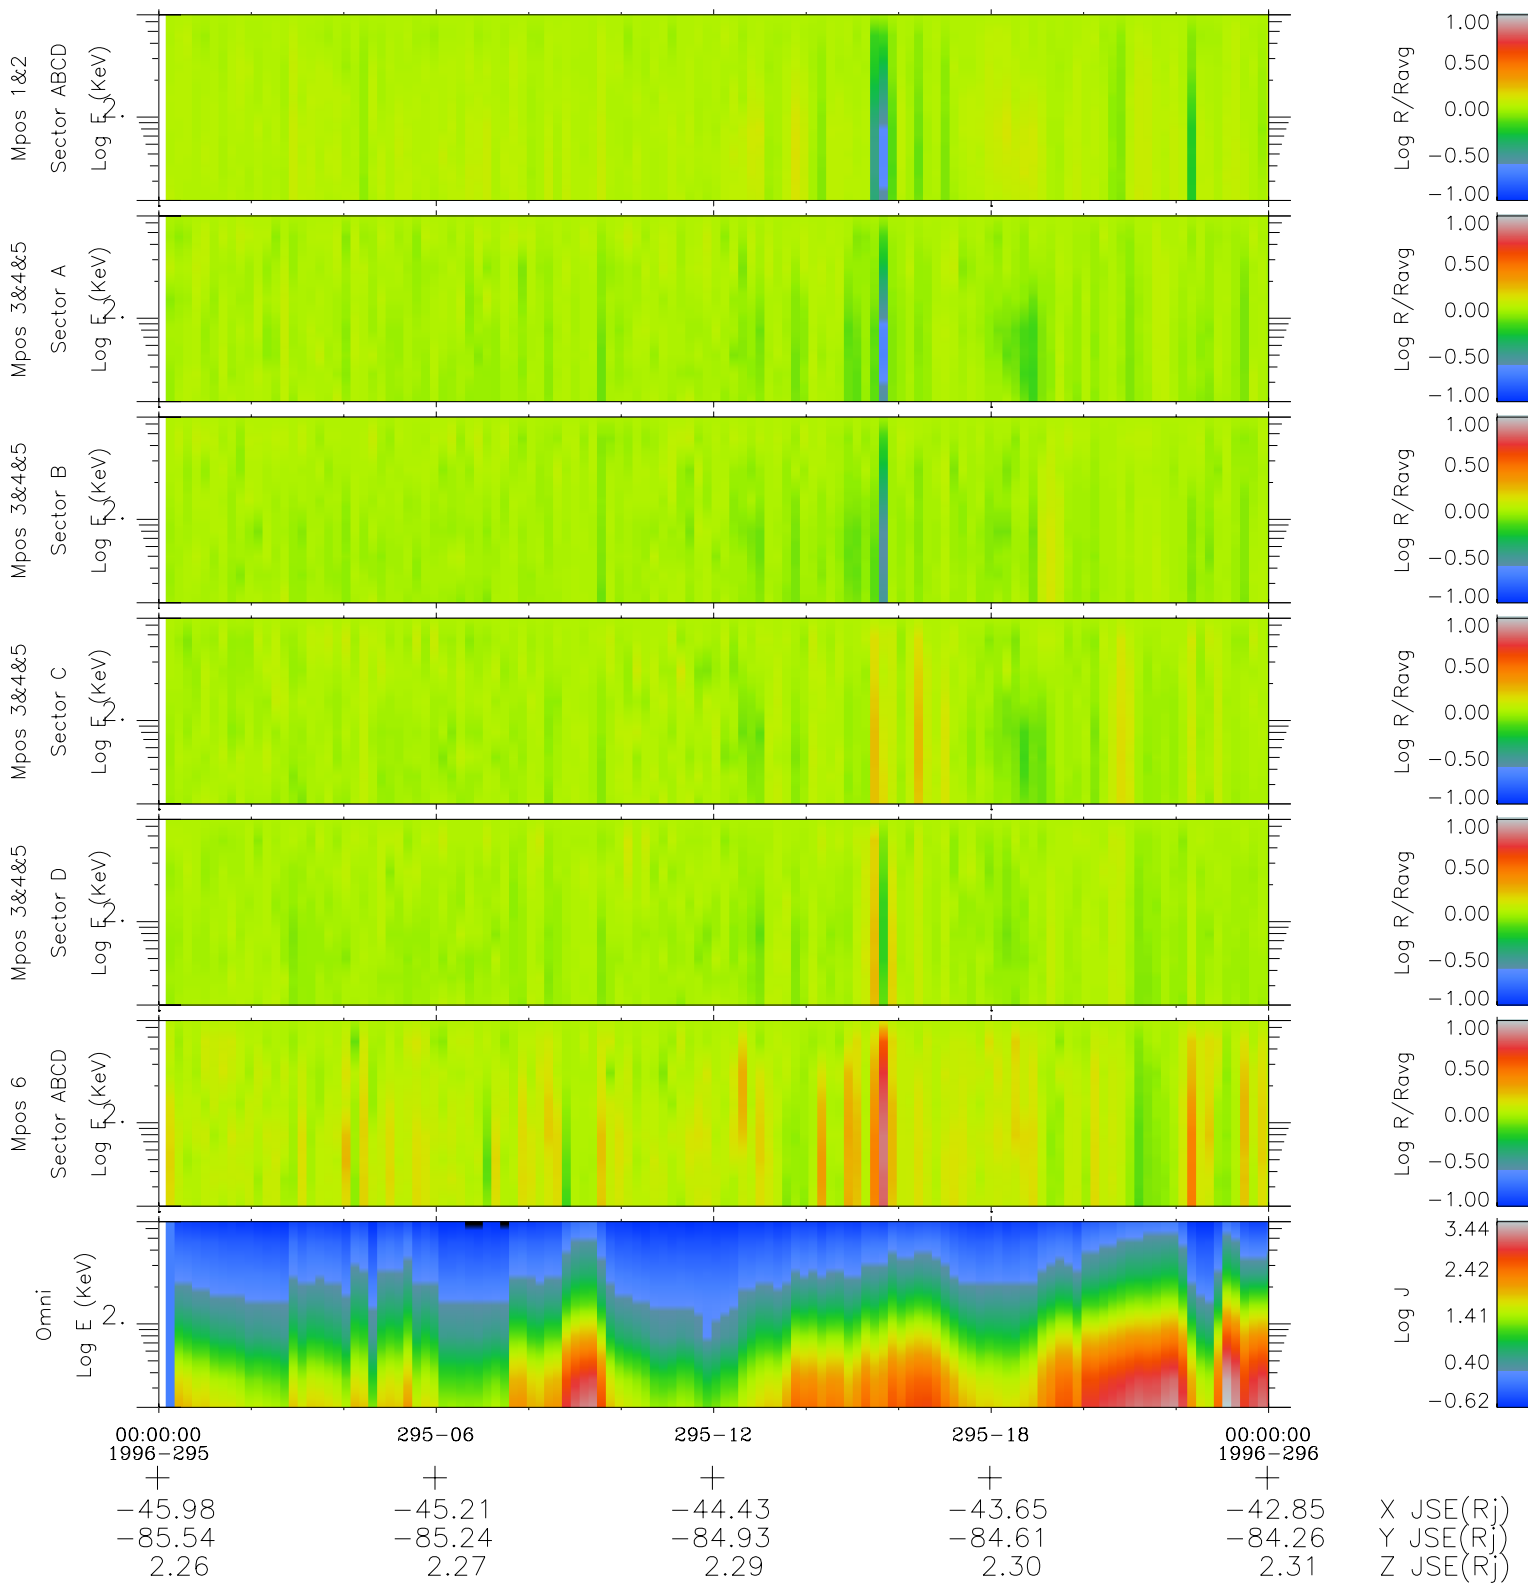

Galileo EPD Real Time R6 Electrons Spectra 96295

Software Version: RTSPEC_R6 V 1.20
 Data Production: 06-03-00
 Plot Production: Fri Sep 14 19:26:33 2001
 Color File: wondr3
 Geofactor File: 1.1

◇ = Jupiter look direction
 □ = Corotation look direction