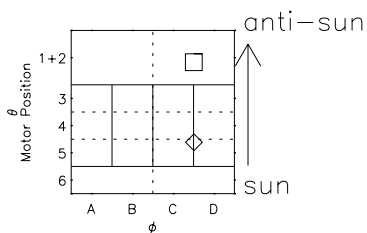

Galileo EPD Real Time R6 Electrons Spectra 96295

Software Version: RTSPEC_R6 V 1.20
 Data Production: 06-03-00
 Plot Production: Fri Sep 14 19:26:33 2001
 Color File: wondr3
 Geofactor File: 1.1

◇ = Jupiter look direction
 □ = Corotation look direction