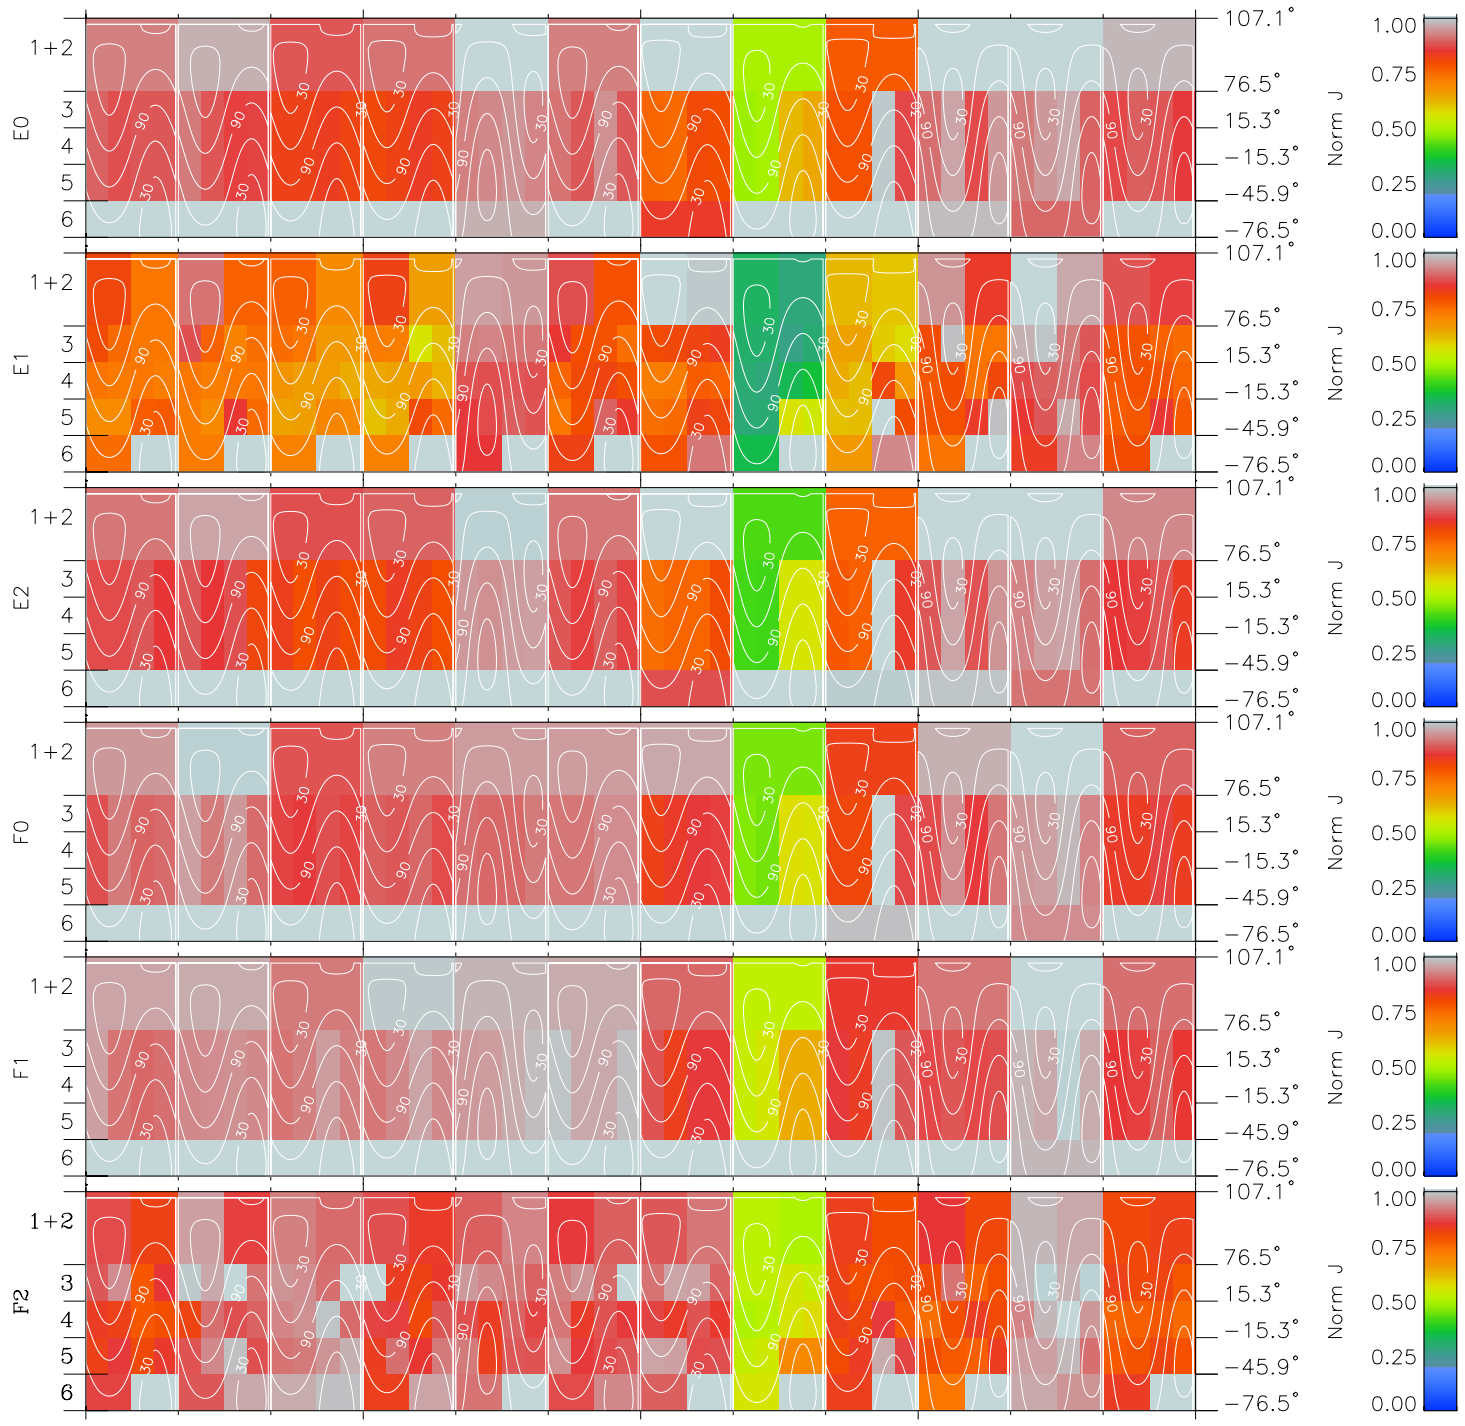

Galileo EPD Real Time All-Sky Anisotropies 96295

Software Version: RTSKY_NORM V 1.20
 Data Production: 06-03-00
 Plot Production: Fri Sep 14 19:27:23 2001
 Color File: wondr3
 Geofactor File: 1.1

00:00:00 1996-295	295-06	295-12	295-18	00:00:00 1996-296	
+	+	+	+	+	X JSE(R _j)
-45.98	-45.21	-44.43	-43.65	-42.85	Y JSE(R _j)
-85.54	-85.24	-84.93	-84.61	-84.26	Z JSE(R _j)
2.26	2.27	2.29	2.30	2.31	

- ◇ = Jupiter look direction
- = Corotation look direction