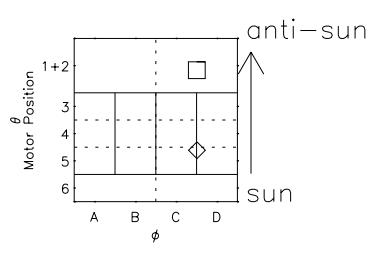

Galileo EPD Real Time All-Sky Anisotropies 96295

Software Version: RTSKY_NORM V 1.20
 Data Production: 06-03-00
 Plot Production: Fri Sep 14 19:27:23 2001
 Color File: wondr3
 Geofactor File: 1.1

00:00:00 1996-295	295-06	295-12	295-18	00:00:00 1996-296	
+	+	+	+	+	X JSE(R _j)
-45.98	-45.21	-44.43	-43.65	-42.85	Y JSE(R _j)
-85.54	-85.24	-84.93	-84.61	-84.26	Z JSE(R _j)
2.26	2.27	2.29	2.30	2.31	

- ◇ = Jupiter look direction
- = Corotation look direction