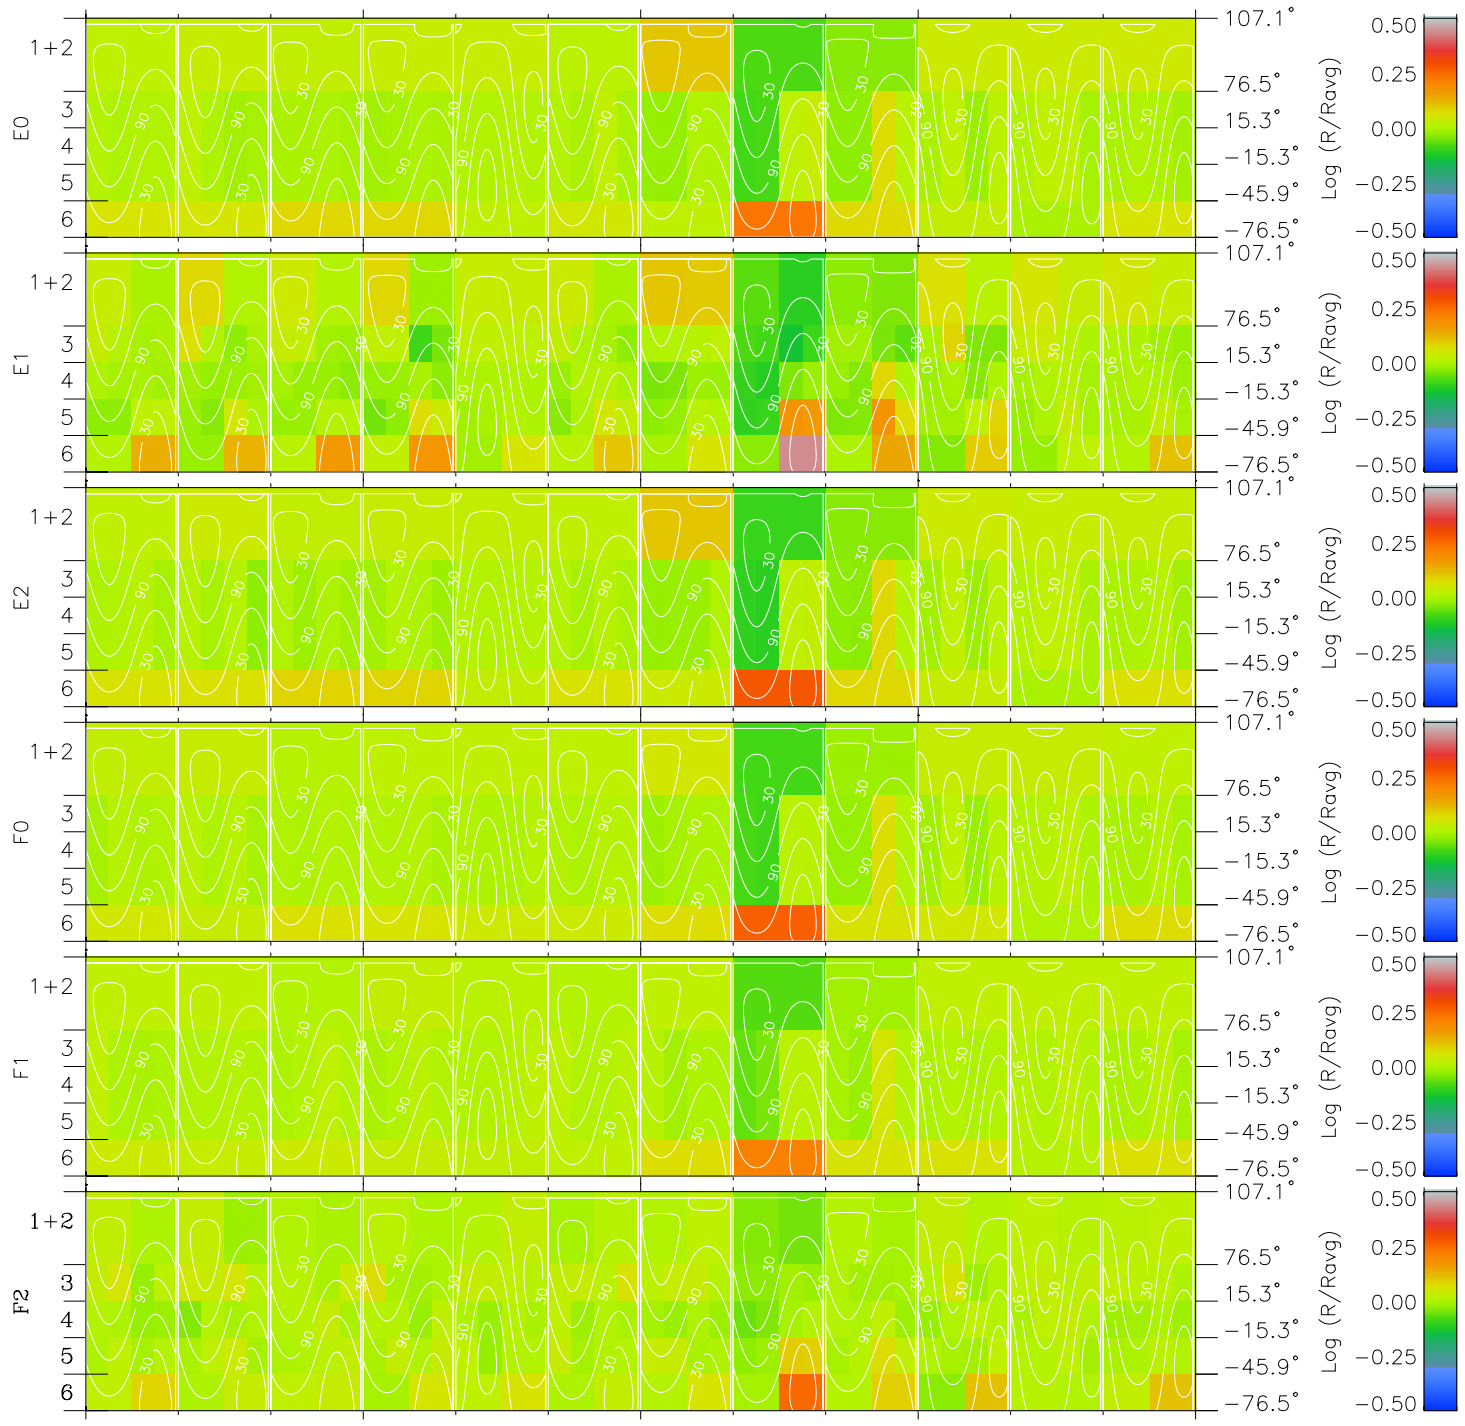

# Galileo EPD Real Time All-Sky Anisotropies 96295

Software Version: RTSKY\_MEAN V 1.20  
Data Production: 06-03-00  
Plot Production: Fri Sep 14 19:26:54 2001  
Color File: wondr3  
Geofactor File: 1.1

00:00:00 1996-295	295-06	295-12	295-18	00:00:00 1996-296	
+	+	+	+	+	X JSE(R <sub>j</sub> )
-45.98	-45.21	-44.43	-43.65	-42.85	Y JSE(R <sub>j</sub> )
-85.54	-85.24	-84.93	-84.61	-84.26	Z JSE(R <sub>j</sub> )
2.26	2.27	2.29	2.30	2.31	

- ◇ = Jupiter look direction
- = Corotation look direction