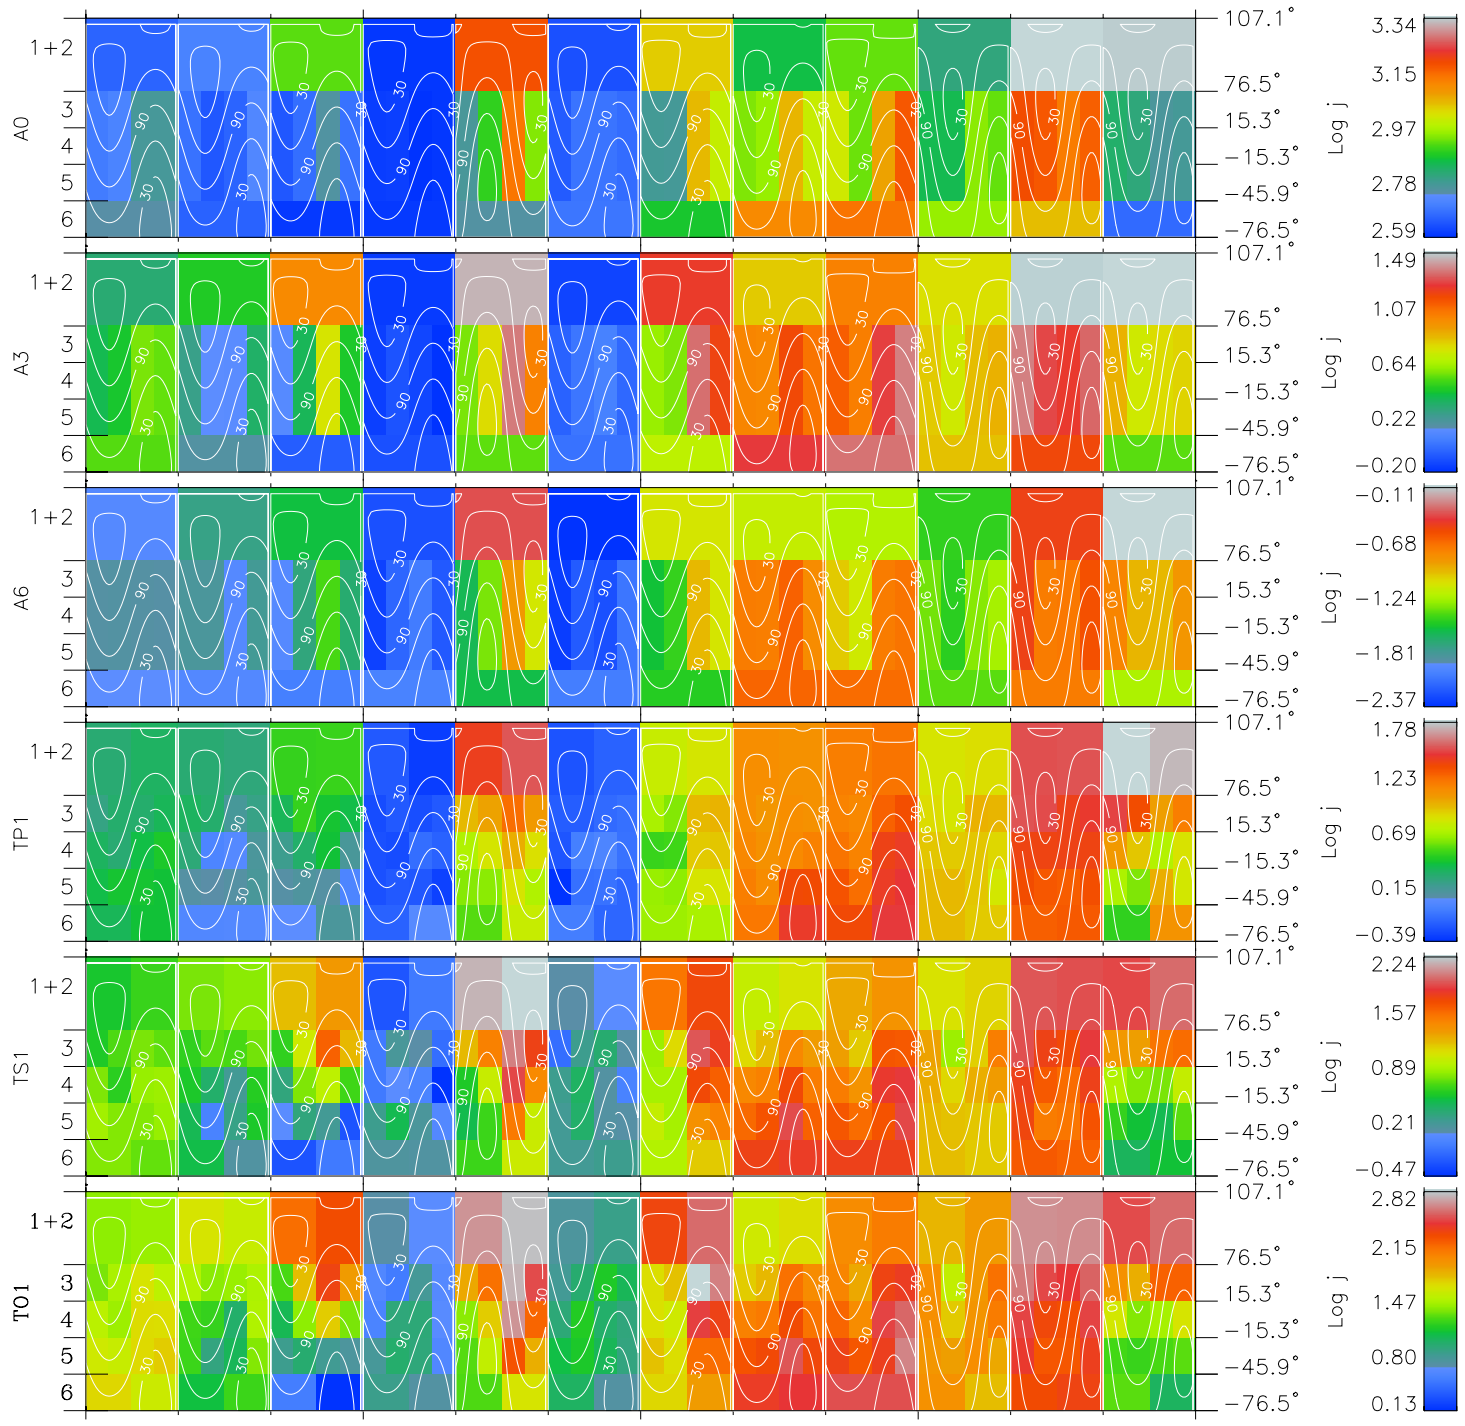

Galileo EPD Real Time All-Sky Anisotropies 96295

Software Version: RTSKY_FLUX V 1.20
 Data Production: 06-03-00
 Plot Production: Fri Sep 14 19:27:02 2001
 Color File: wondr3
 Geofactor File: 1.1

00:00:00 1996-295	295-06	295-12	295-18	00:00:00 1996-296	
+	+	+	+	+	
-45.98	-45.21	-44.43	-43.65	-42.85	X JSE(R _j)
-85.54	-85.24	-84.93	-84.61	-84.26	Y JSE(R _j)
2.26	2.27	2.29	2.30	2.31	Z JSE(R _j)

- ◇ = Jupiter look direction
- = Corotation look direction