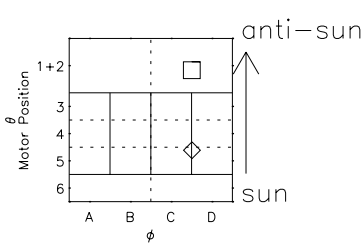

Galileo EPD Real Elevation Anisotropies 96295

Software Version: RTELEV_FLUX V 1.20
 Data Production: 06-03-00
 Plot Production: Fri Sep 14 19:27:47 2001
 Color File: wondr3
 Geofactor File: 1.1

00:00:00 1996-295	295-06	295-12	295-18	00:00:00 1996-296	X JSE(R _j)
+	+	+	+	+	
-45.98	-45.21	-44.43	-43.65	-42.85	Y JSE(R _j)
-85.54	-85.24	-84.93	-84.61	-84.26	Z JSE(R _j)
2.26	2.27	2.29	2.30	2.31	

- ◇ = Jupiter look direction
- = Corotation look direction