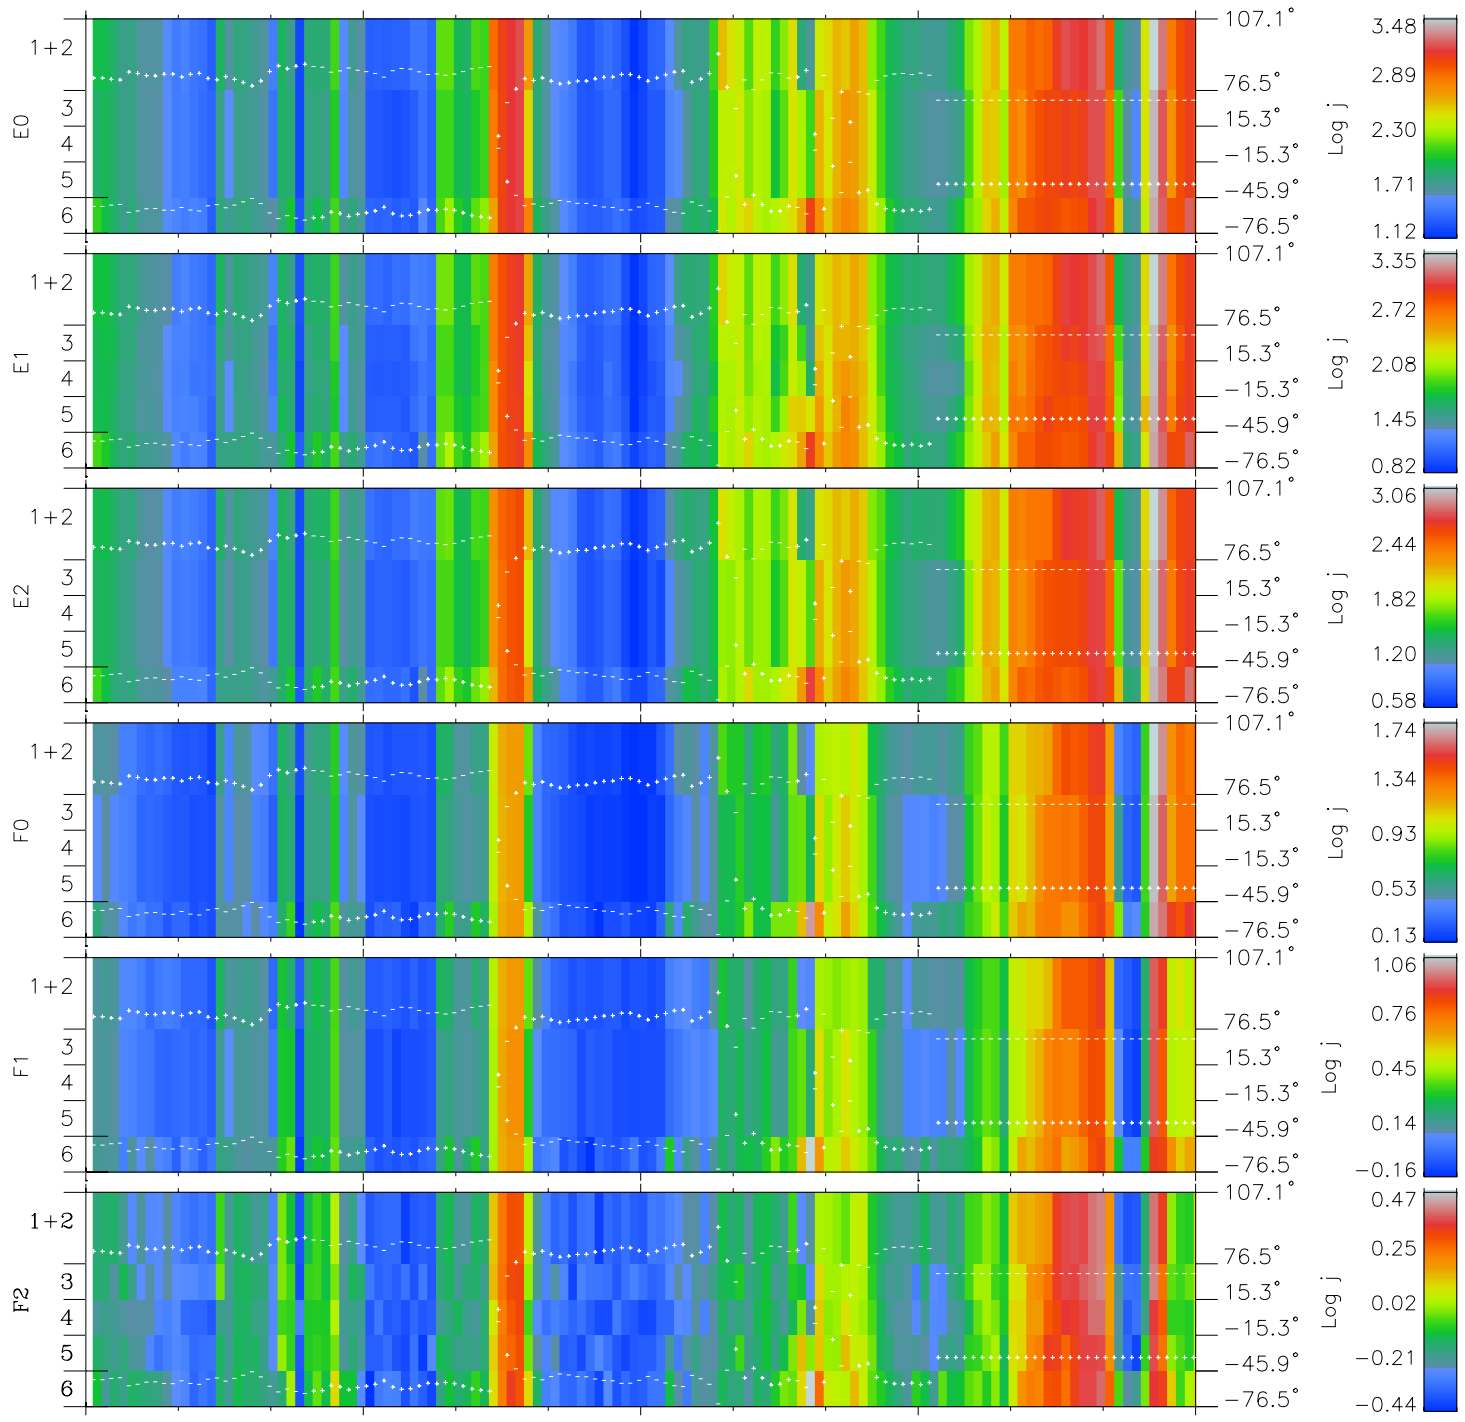

Galileo EPD Real Elevation Anisotropies 96295

Software Version: RTELEV_FLUX V 1.20
 Data Production: 06-03-00
 Plot Production: Fri Sep 14 19:27:47 2001
 Color File: wondr3
 Geofactor File: 1.1

00:00:00 1996-295	295-06	295-12	295-18	00:00:00 1996-296	X JSE(R _j)
+	+	+	+	+	
-45.98	-45.21	-44.43	-43.65	-42.85	Y JSE(R _j)
-85.54	-85.24	-84.93	-84.61	-84.26	Z JSE(R _j)
2.26	2.27	2.29	2.30	2.31	

- ◇ = Jupiter look direction
- = Corotation look direction