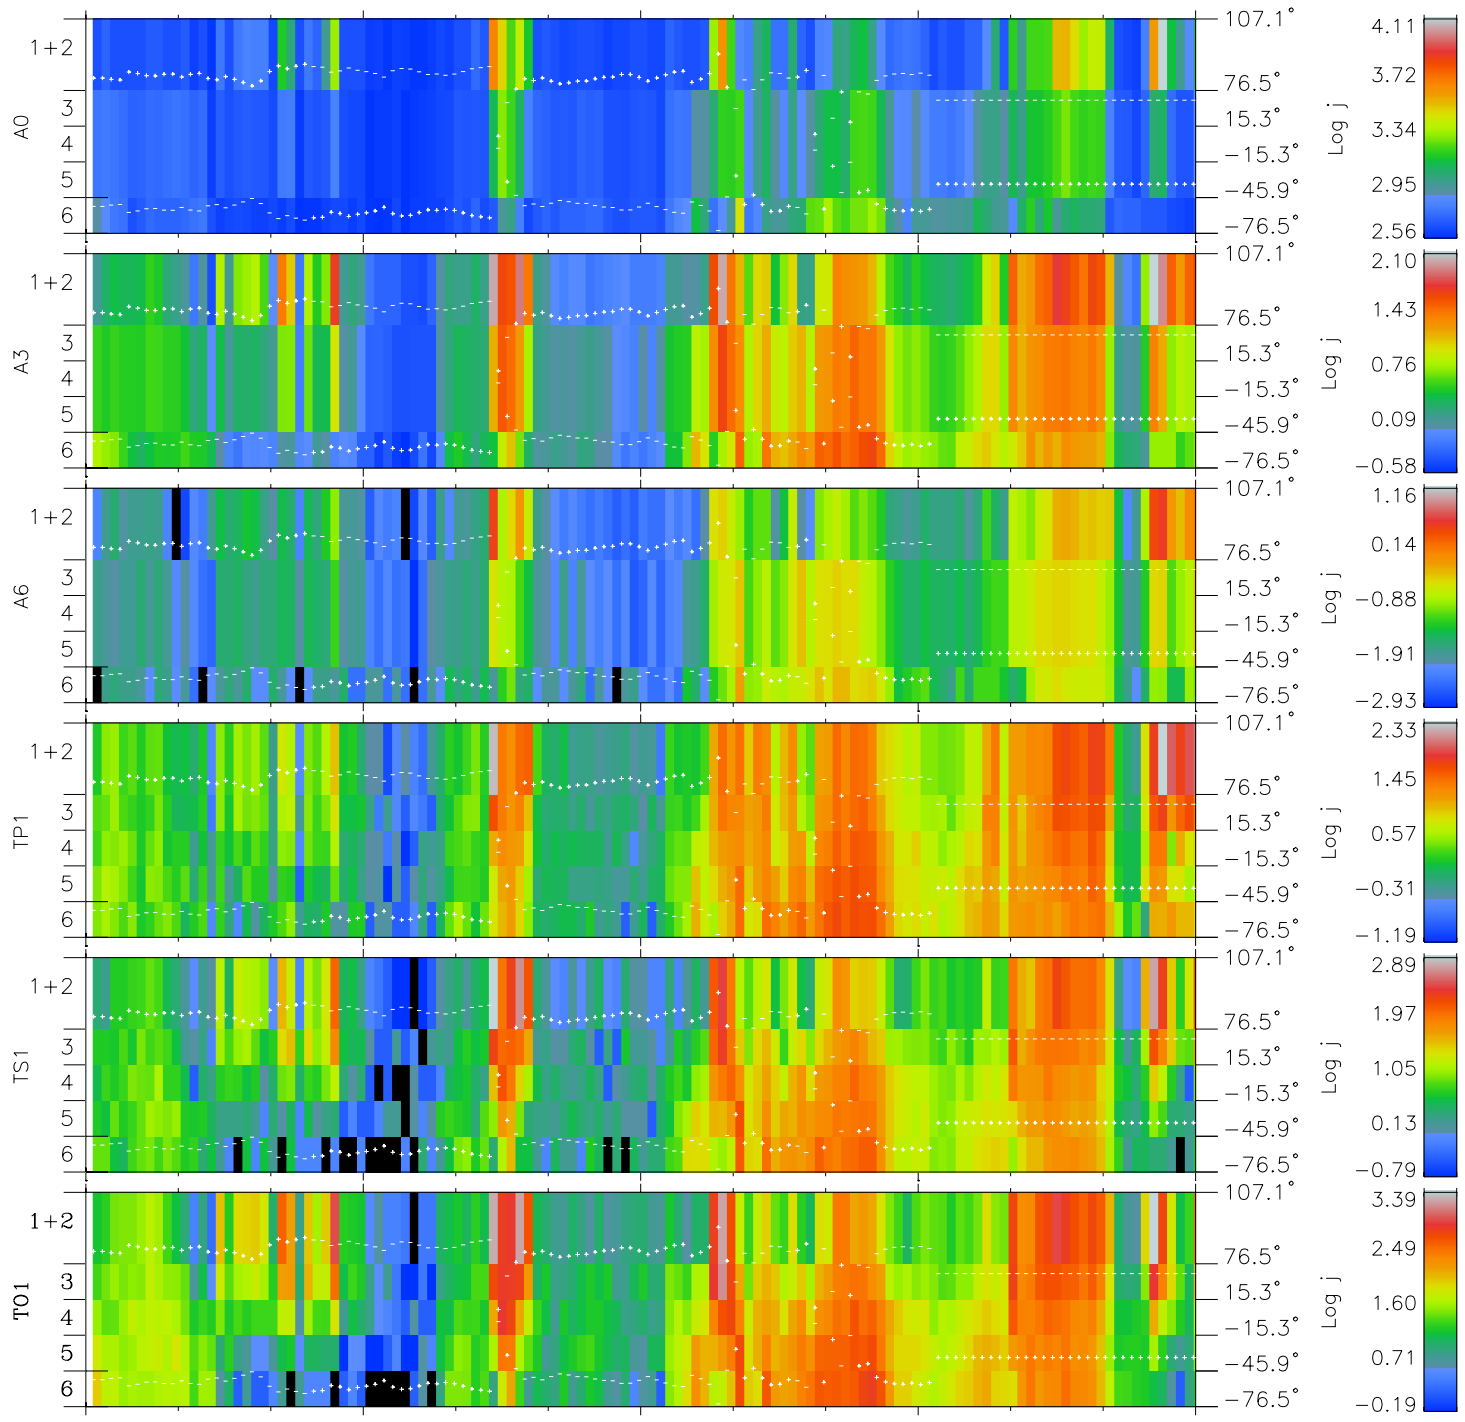

Galileo EPD Real Elevation Anisotropies 96295

Software Version: RTELEV_FLUX V 1.20
Data Production: 06-03-00
Plot Production: Fri Sep 14 19:27:42 2001
Color File: wondr3
Geofactor File: 1.1

00:00:00 1996-295	295-06	295-12	295-18	00:00:00 1996-296	
+	+	+	+	+	X JSE(R _j)
-45.98	-45.21	-44.43	-43.65	-42.85	Y JSE(R _j)
-85.54	-85.24	-84.93	-84.61	-84.26	Z JSE(R _j)
2.26	2.27	2.29	2.30	2.31	

◇ = Jupiter look direction
□ = Corotation look direction