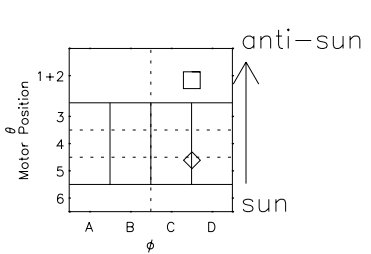

Galileo EPD Real Elevation Anisotropies 96295

Software Version: RTELEV_FLUX V 1.20
Data Production: 06-03-00
Plot Production: Fri Sep 14 19:27:42 2001
Color File: wondr3
Geofactor File: 1.1

00:00:00 1996-295	295-06	295-12	295-18	00:00:00 1996-296	
+	+	+	+	+	X JSE(R _j)
-45.98	-45.21	-44.43	-43.65	-42.85	Y JSE(R _j)
-85.54	-85.24	-84.93	-84.61	-84.26	Z JSE(R _j)
2.26	2.27	2.29	2.30	2.31	

◇ = Jupiter look direction
□ = Corotation look direction