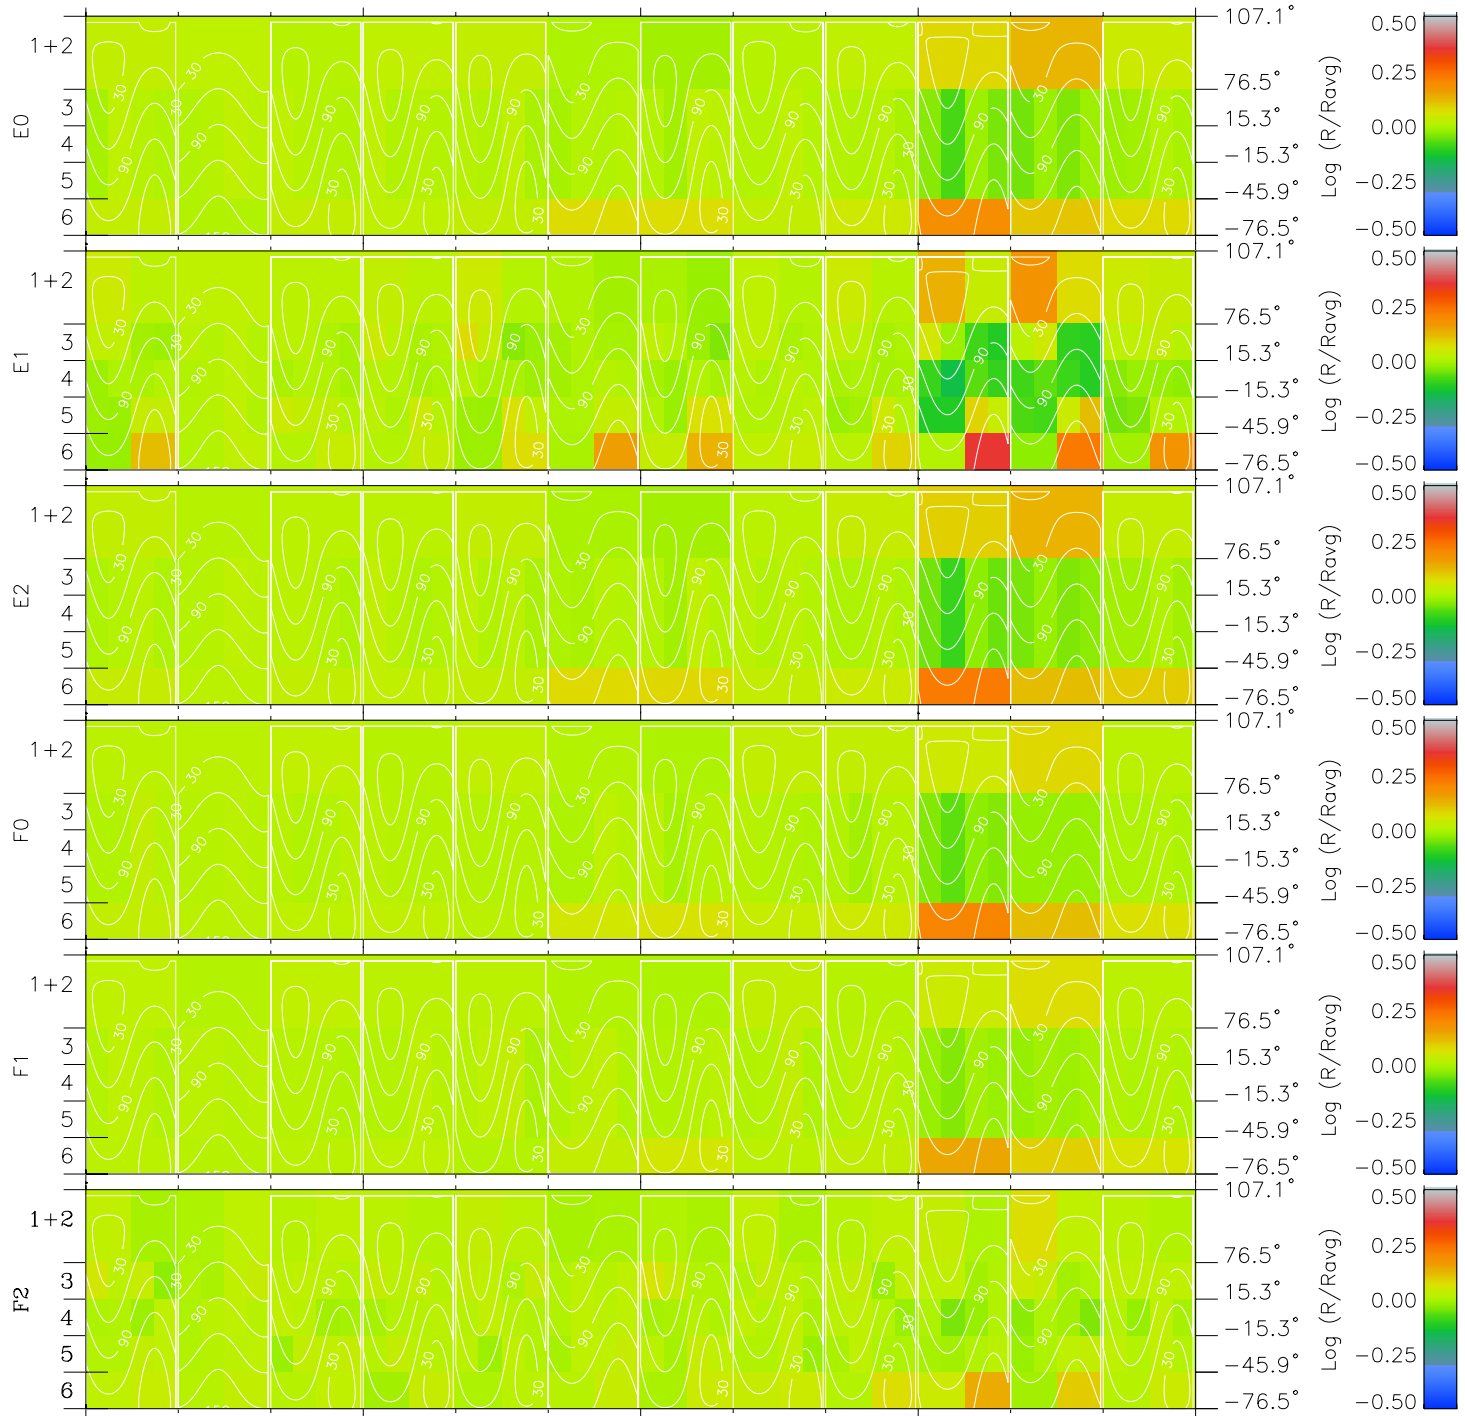

Galileo EPD Real Time All-Sky Anisotropies 96294

Software Version: RTSKY_MEAN V 1.20
 Data Production: 06-03-00
 Plot Production: Fri Sep 14 19:18:47 2001
 Color File: wondr3
 Geofactor File: 1.1

00:00:00 1996-294	294-06	294-12	294-18	00:00:00 1996-295	X JSE(R _j)
+	+	+	+	+	Y JSE(R _j)
-48.98	-48.25	-47.50	-46.75	-45.98	Z JSE(R _j)
-86.58	-86.34	-86.09	-85.82	-85.54	
2.21	2.22	2.24	2.25	2.26	

- ◇ = Jupiter look direction
- = Corotation look direction