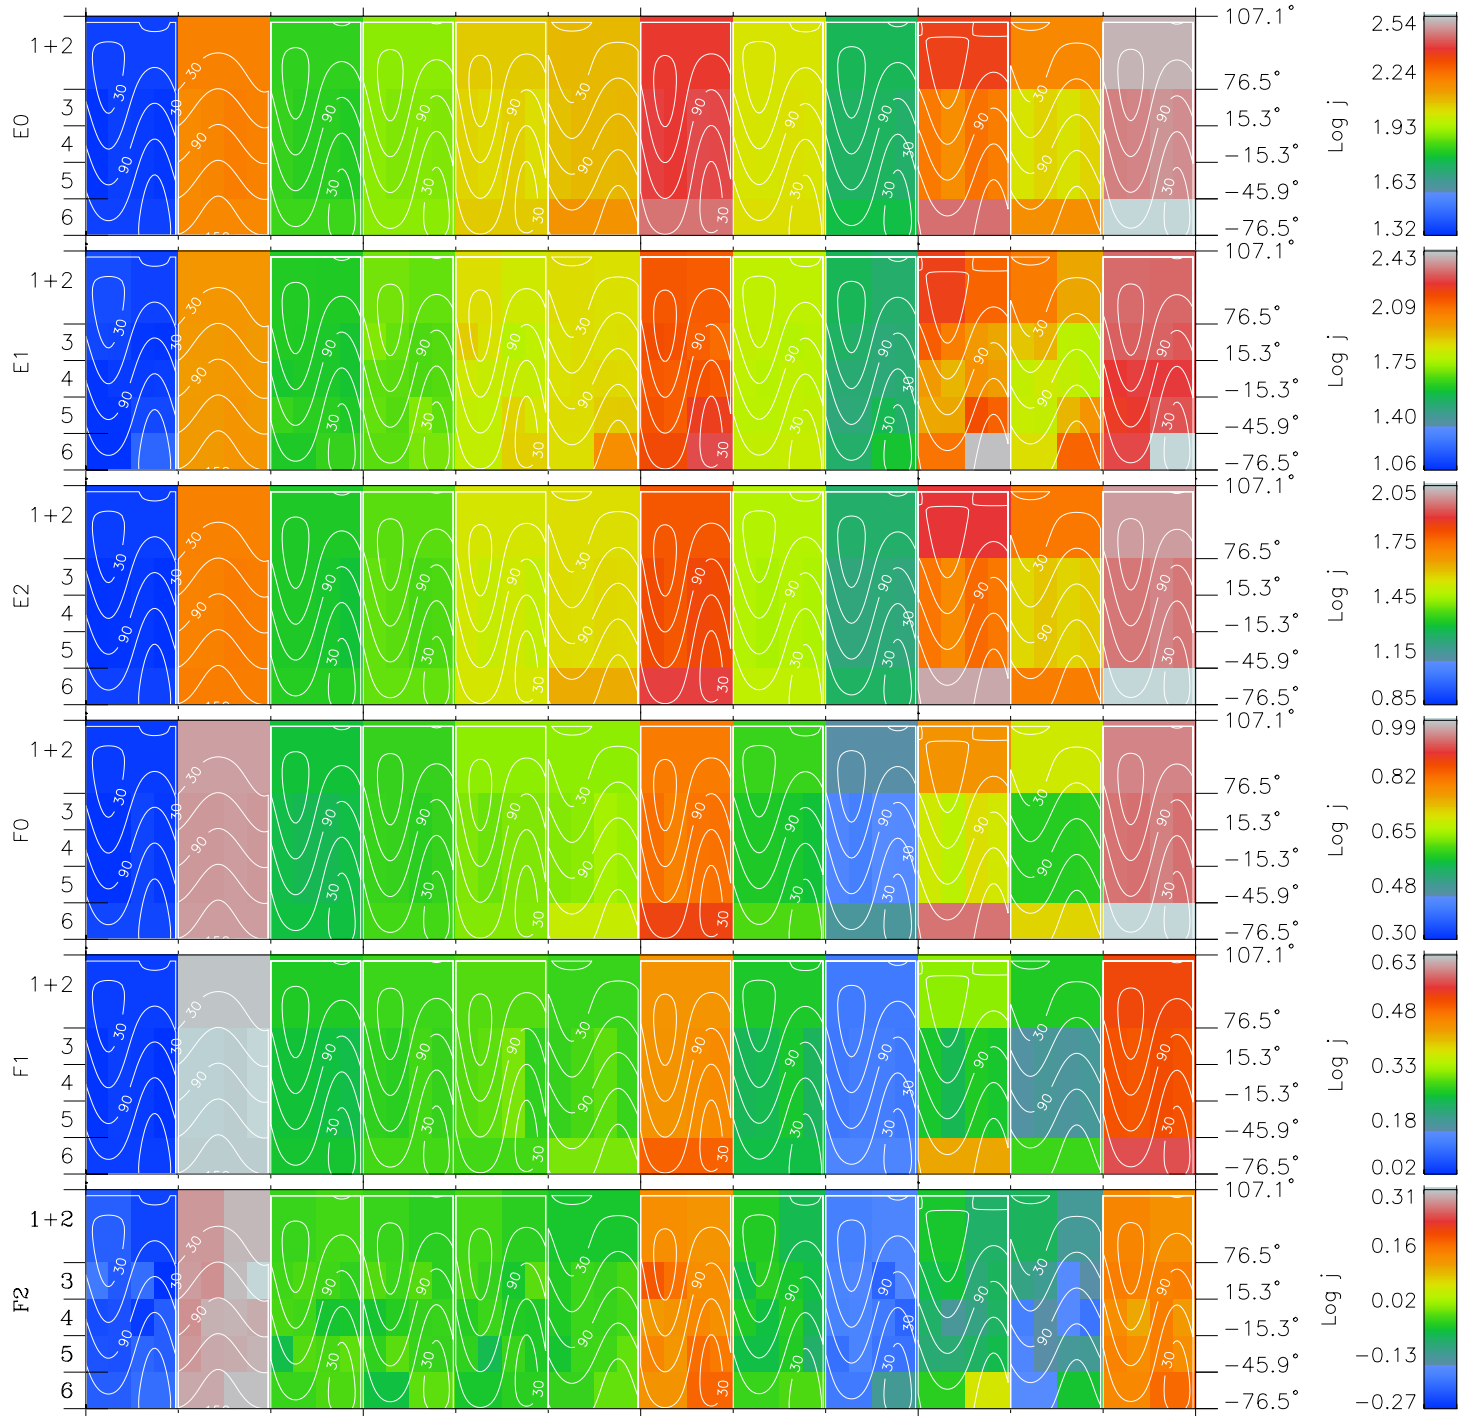

Galileo EPD Real Time All-Sky Anisotropies 96294

Software Version: RTSKY_FLUX V 1.20
 Data Production: 06-03-00
 Plot Production: Fri Sep 14 19:19:01 2001
 Color File: wondr3
 Geofactor File: 1.1

00:00:00 1996-294	294-06	294-12	294-18	00:00:00 1996-295	
+	+	+	+	+	
-48.98	-48.25	-47.50	-46.75	-45.98	X JSE(R _j)
-86.58	-86.34	-86.09	-85.82	-85.54	Y JSE(R _j)
2.21	2.22	2.24	2.25	2.26	Z JSE(R _j)

- ◇ = Jupiter look direction
- = Corotation look direction