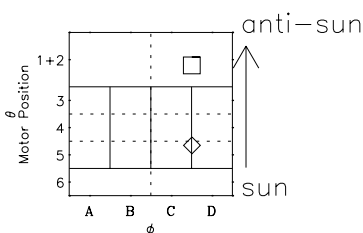

# Galileo EPD Real-Time Six-Sector 96294

Software Version: RTLINE\_R6 V 1.20  
Data Production: 06-03-00  
Plot Production: Fri Sep 14 19:20:36 2001

◇ = Jupiter look direction  
□ = Corotation look direction