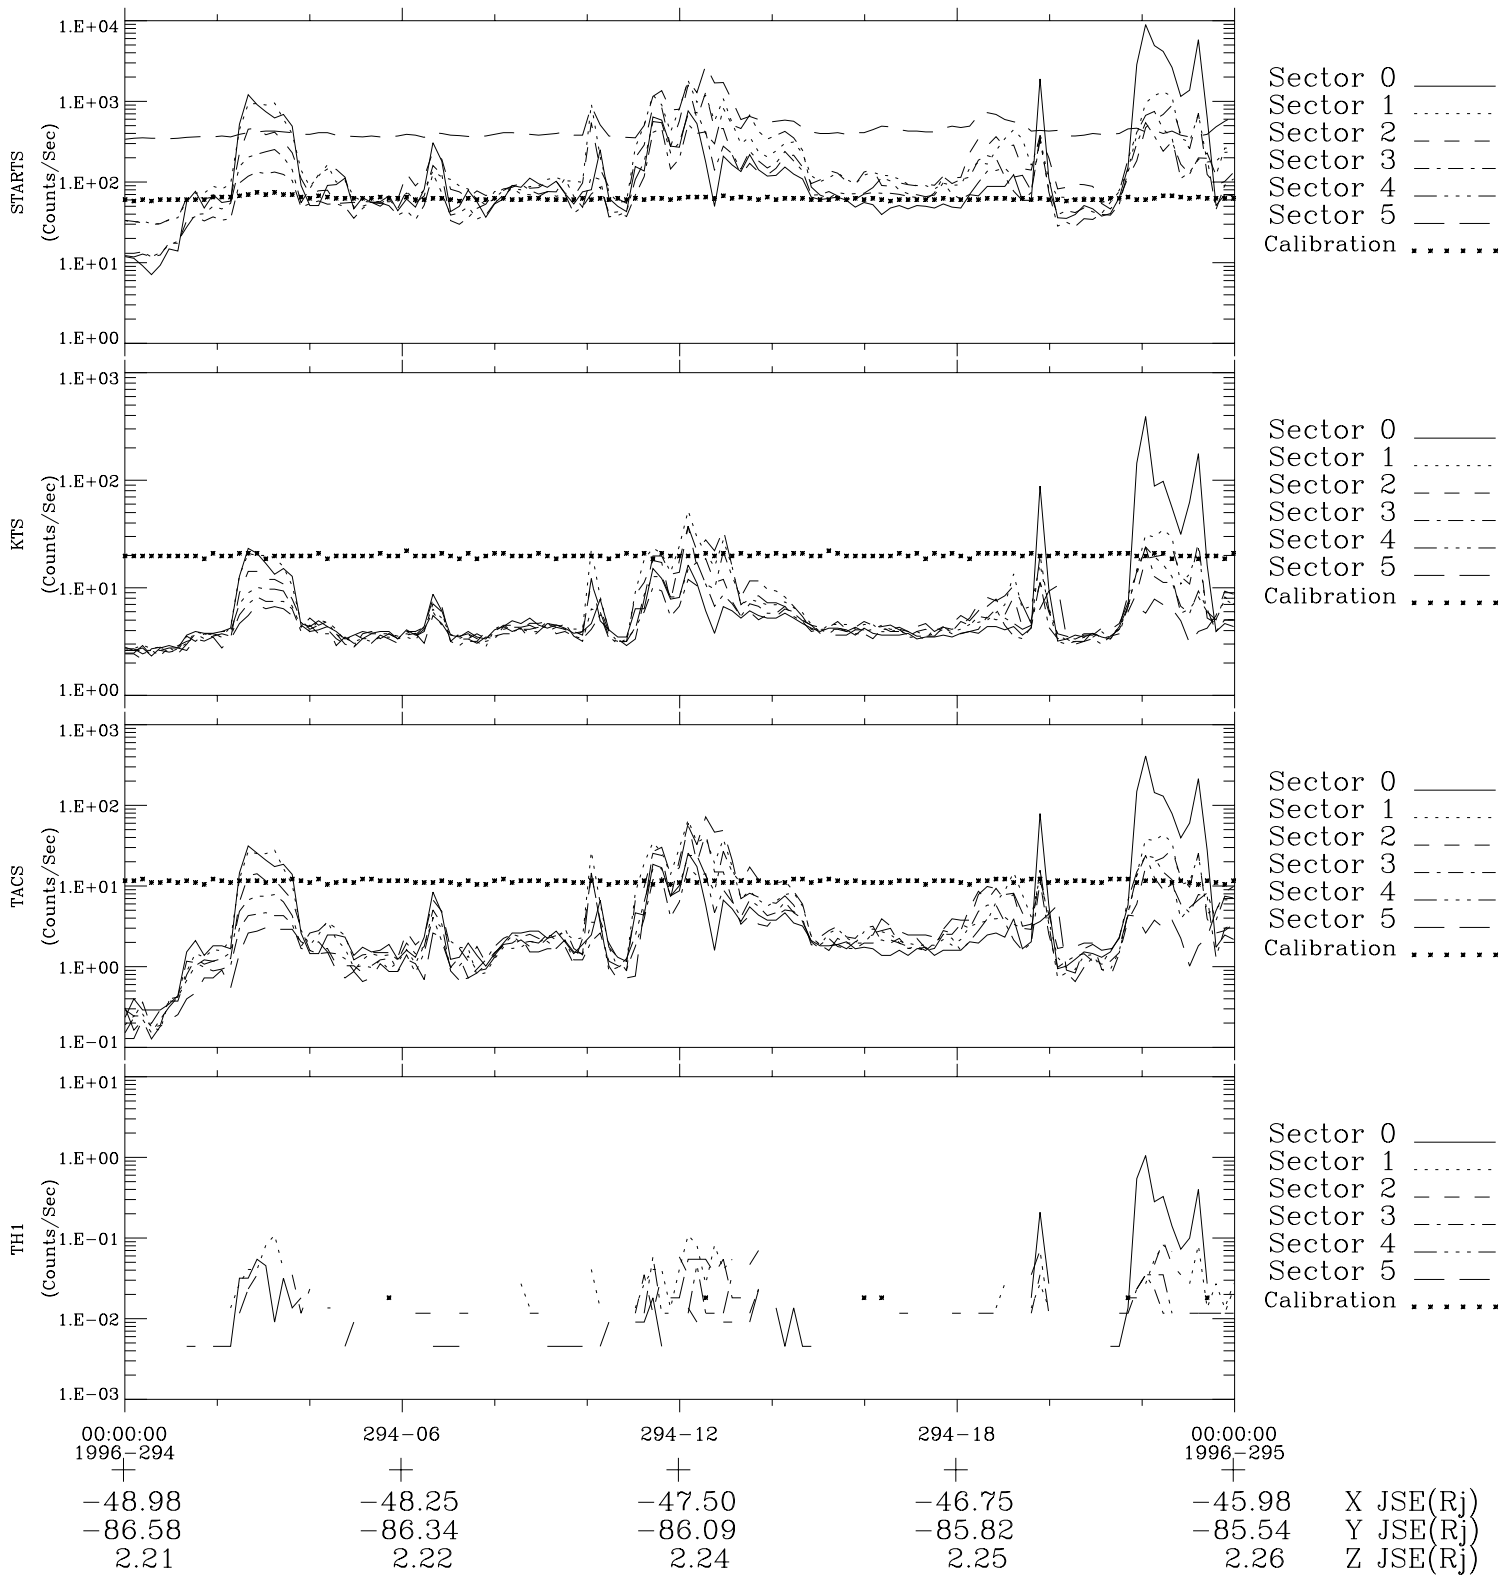

# Galileo EPD Real-Time Six-Sector 96294

Software Version: RTLINE\_R6 V 1.20  
Data Production: 06-03-00  
Plot Production: Fri Sep 14 19:20:36 2001

◇ = Jupiter look direction  
□ = Corotation look direction