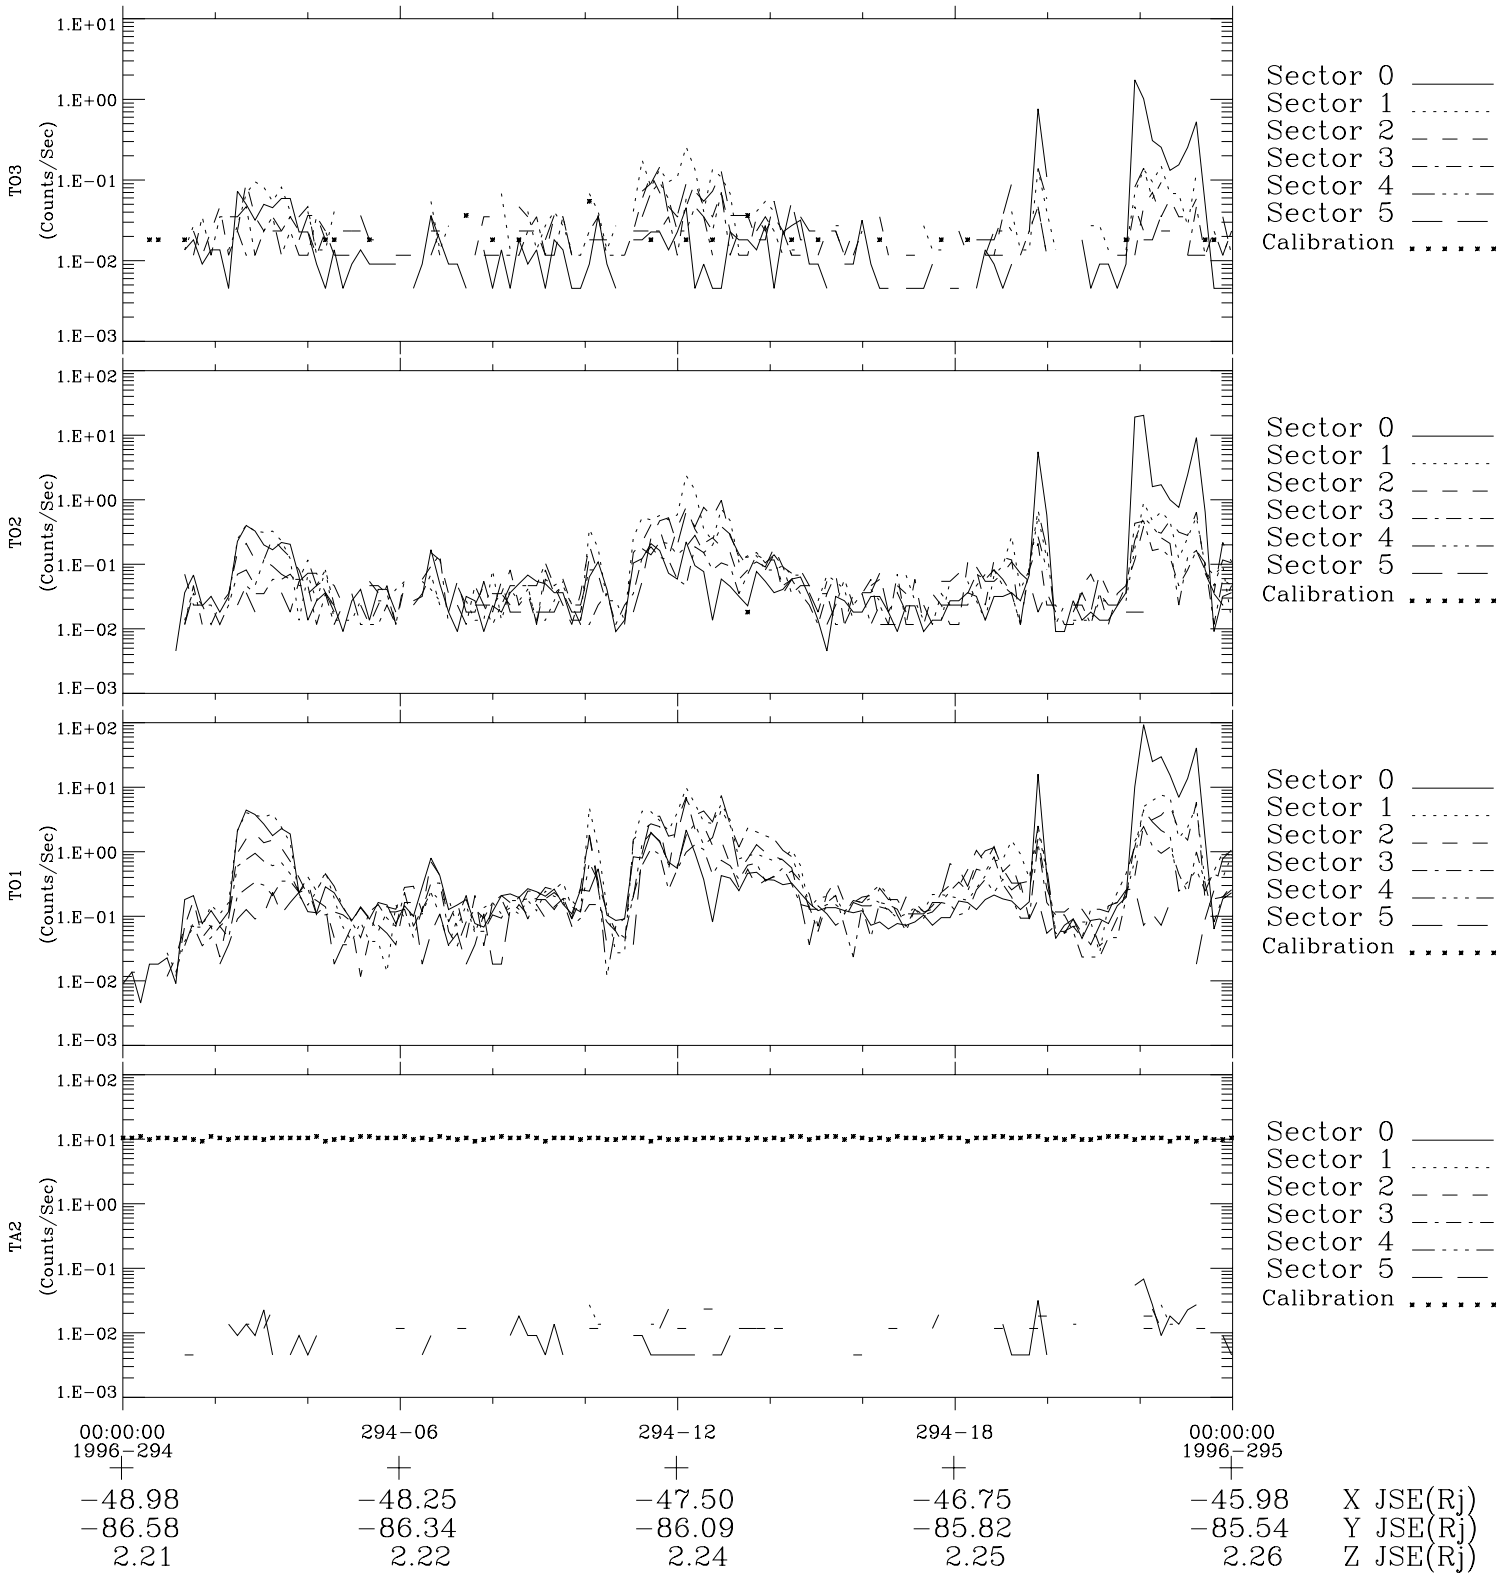

# Galileo EPD Real-Time Six-Sector 96294

Software Version: RTLINE\_R6 V 1.20  
Data Production: 06-03-00  
Plot Production: Fri Sep 14 19:20:35 2001

◇ = Jupiter look direction  
□ = Corotation look direction