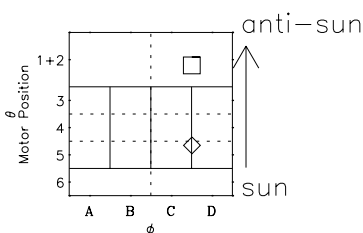

# Galileo EPD Real-Time Six-Sector 96294

Software Version: RTLINE\_R6 V 1.20  
Data Production: 06-03-00  
Plot Production: Fri Sep 14 19:20:35 2001

◇ = Jupiter look direction  
□ = Corotation look direction