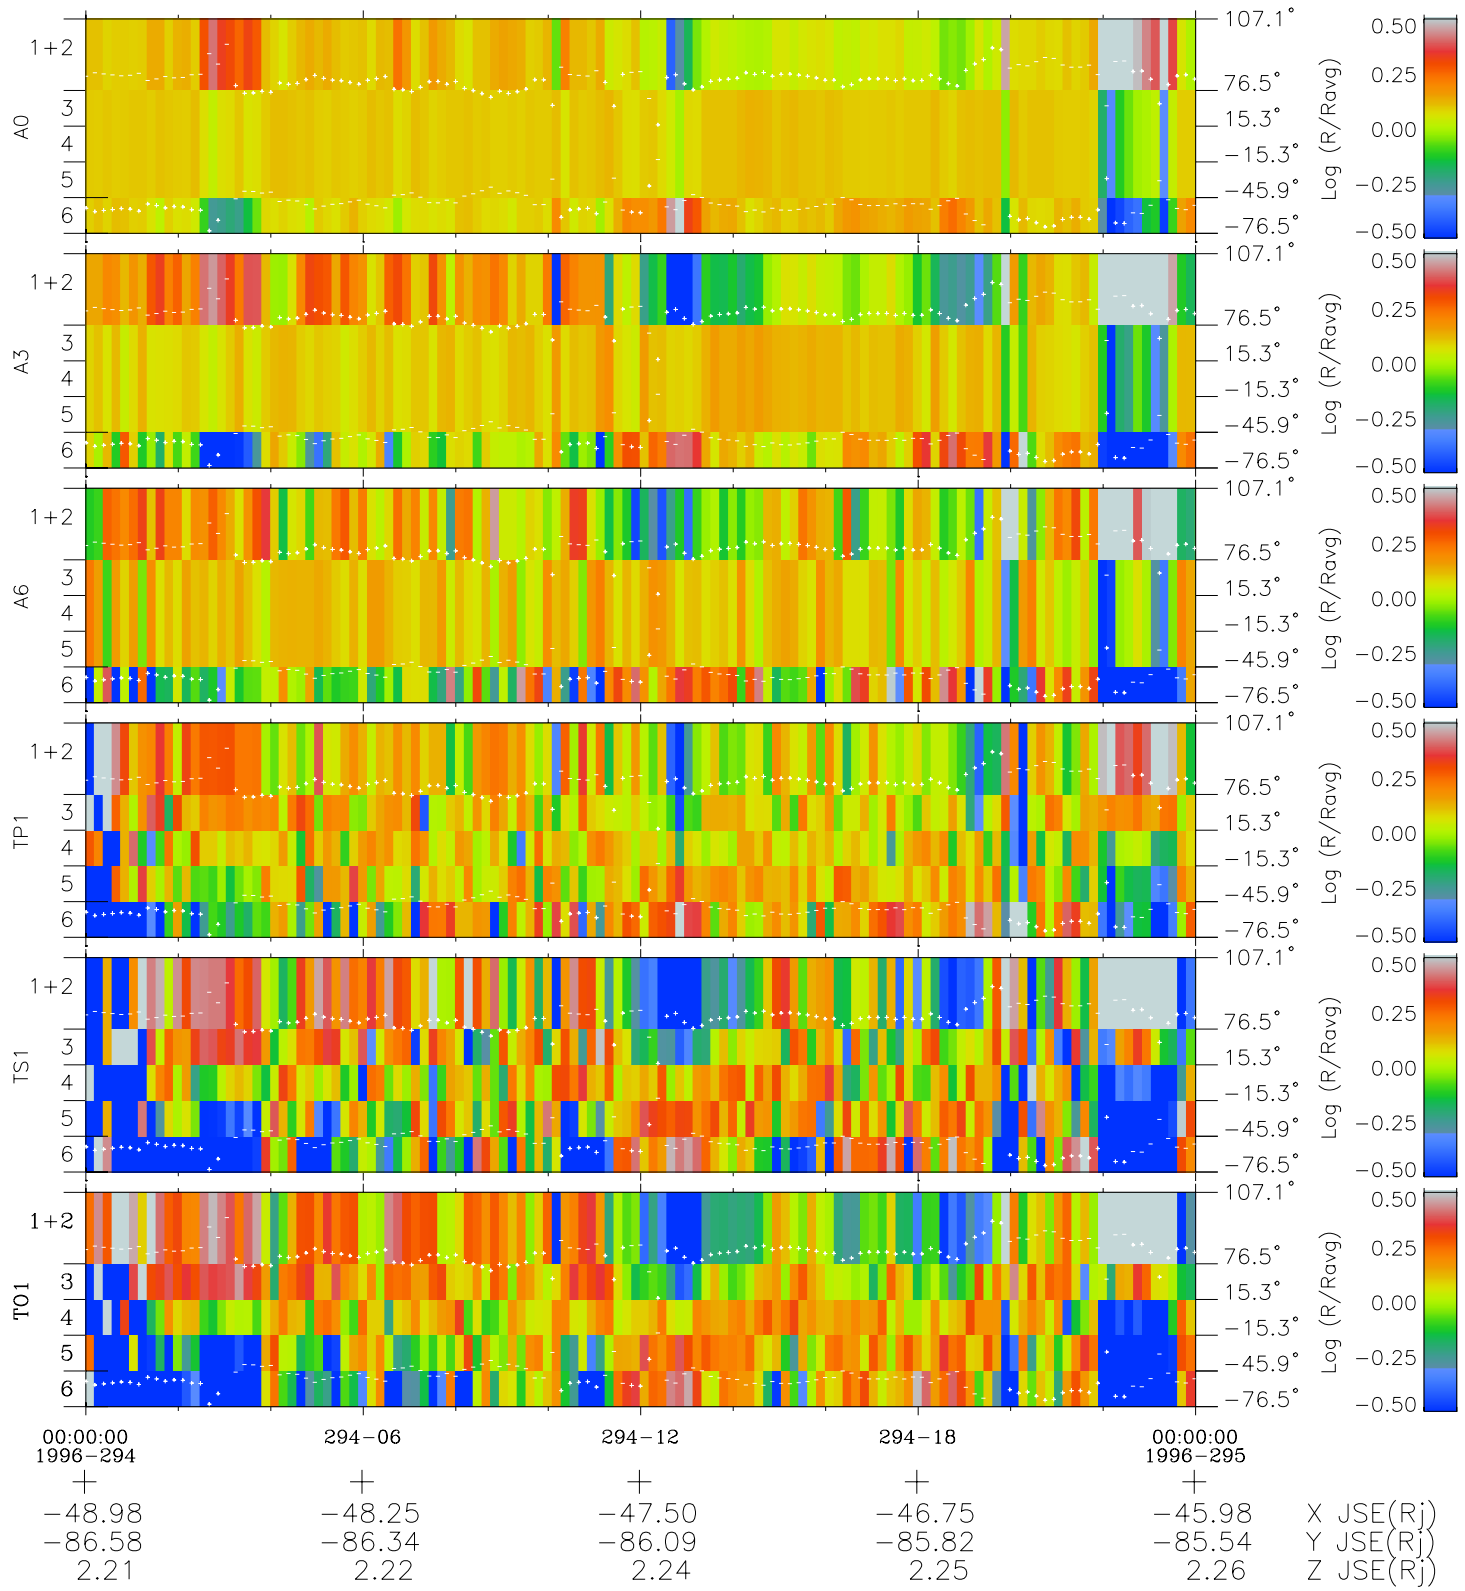

Galileo EPD Real Elevation Anisotropies 96294

Software Version: RTELEV_MEAN V 1.20
Data Production: 06-03-00
Plot Production: Fri Sep 14 19:19:22 2001
Color File: wondr3
Geofactor File: 1.1

◇ = Jupiter look direction
□ = Corotation look direction