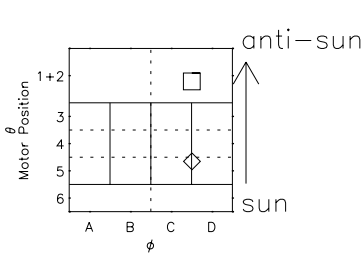

Galileo EPD Real Elevation Anisotropies 96294

Software Version: RTELEV_MEAN V 1.20
Data Production: 06-03-00
Plot Production: Fri Sep 14 19:19:22 2001
Color File: wondr3
Geofactor File: 1.1

◇ = Jupiter look direction
□ = Corotation look direction