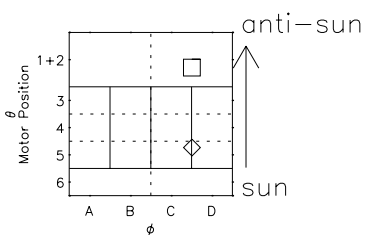

Galileo EPD Real Time R6 Electrons Spectra 96292

Software Version: RTSPEC_R6 V 1.20
 Data Production: 06-03-00
 Plot Production: Fri Sep 14 19:02:19 2001
 Color File: wondr3
 Geofactor File: 1.1

- ◇ = Jupiter look direction
- = Corotation look direction