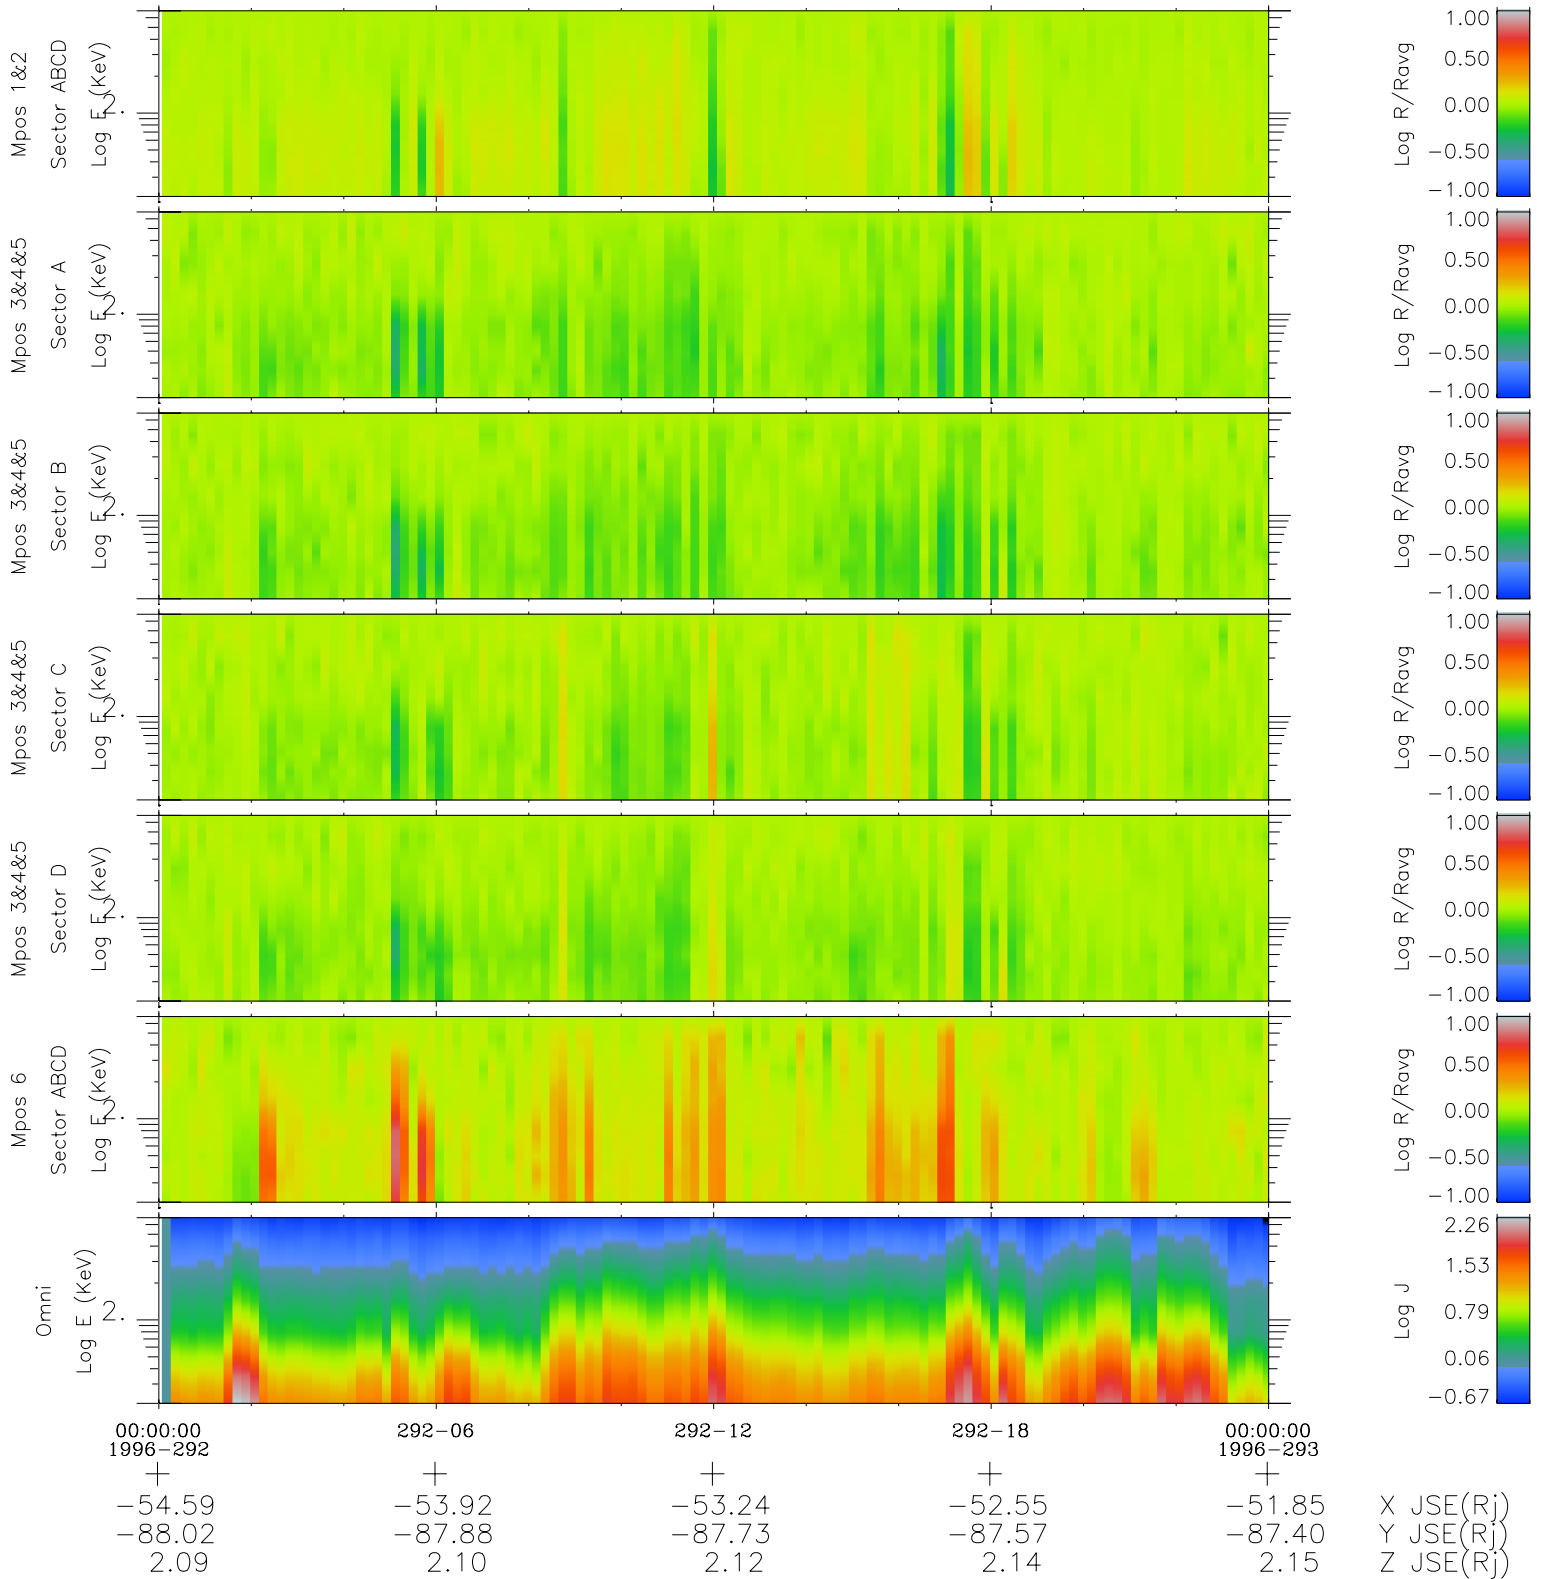

Galileo EPD Real Time R6 Electrons Spectra 96292

Software Version: RTSPEC_R6 V 1.20
 Data Production: 06-03-00
 Plot Production: Fri Sep 14 19:02:19 2001
 Color File: wondr3
 Geofactor File: 1.1

- ◇ = Jupiter look direction
- = Corotation look direction