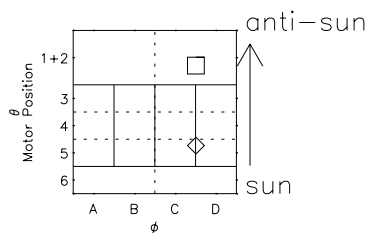

Galileo EPD Real Time R6 Ions Spectra 96292

Software Version: RTSPEC_R6 V 1.20
 Data Production: 06-03-00
 Plot Production: Fri Sep 14 19:02:12 2001
 Color File: wondr3
 Geofactor File: 1.1

- ◇ = Jupiter look direction
- = Corotation look direction