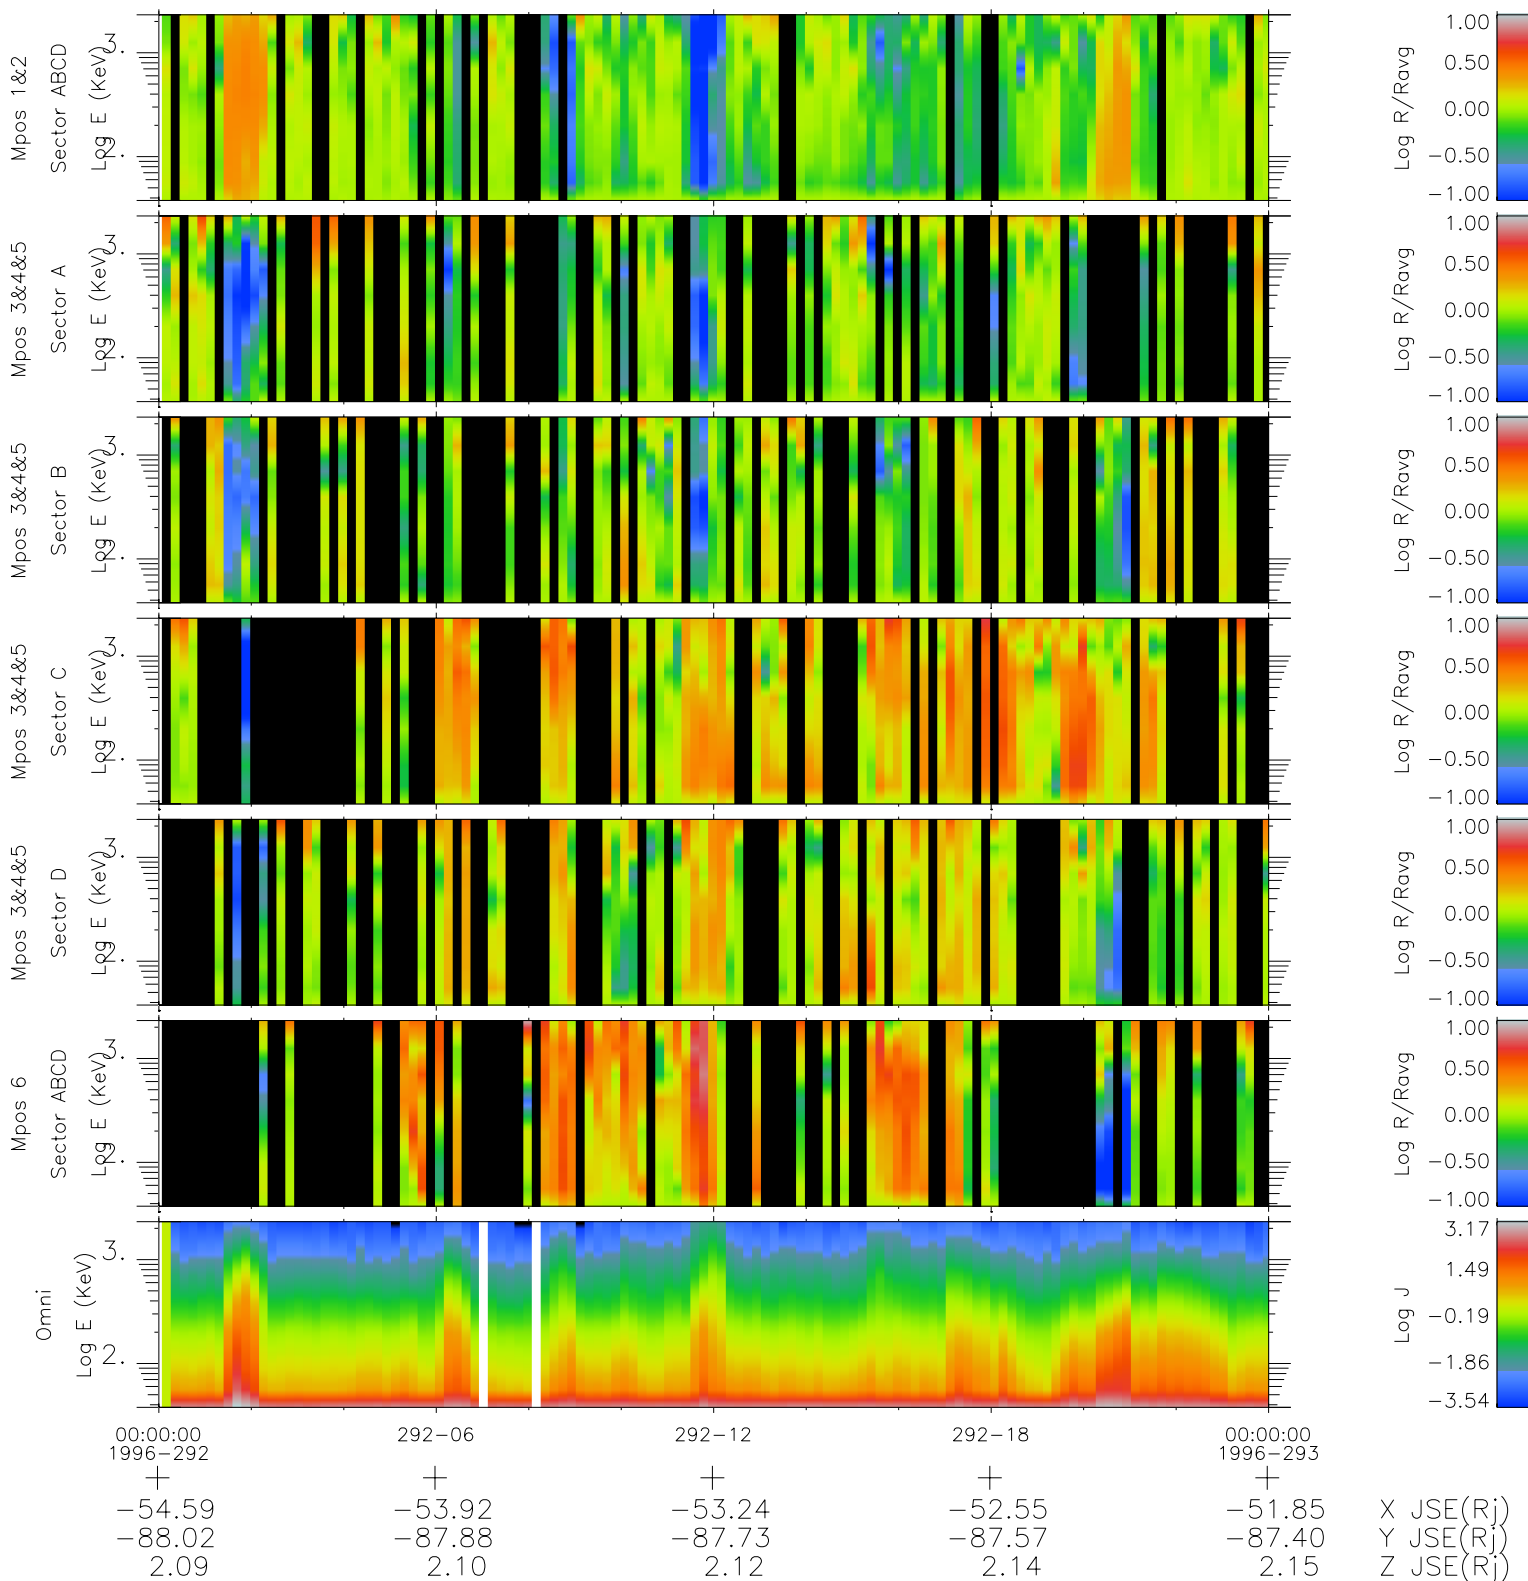

Galileo EPD Real Time R6 Ions Spectra 96292

Software Version: RTSPEC_R6 V 1.20
 Data Production: 06-03-00
 Plot Production: Fri Sep 14 19:02:12 2001
 Color File: wondr3
 Geofactor File: 1.1

- ◇ = Jupiter look direction
- = Corotation look direction