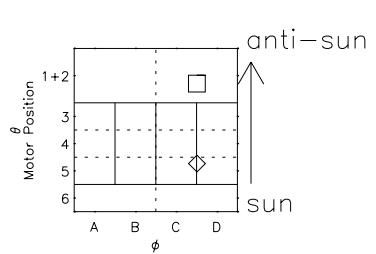

Galileo EPD Real Time All-Sky Anisotropies 96292

Software Version: RTSKY_NORM V 1.20
 Data Production: 06-03-00
 Plot Production: Fri Sep 14 19:03:08 2001
 Color File: wondr3
 Geofactor File: 1.1

00:00:00 1996-292	292-06	292-12	292-18	00:00:00 1996-293	
+ -54.59 -88.02 2.09	+ -53.92 -87.88 2.10	+ -53.24 -87.73 2.12	+ -52.55 -87.57 2.14	+ -51.85 -87.40 2.15	X JSE(R _j) Y JSE(R _j) Z JSE(R _j)

◇ = Jupiter look direction
 □ = Corotation look direction