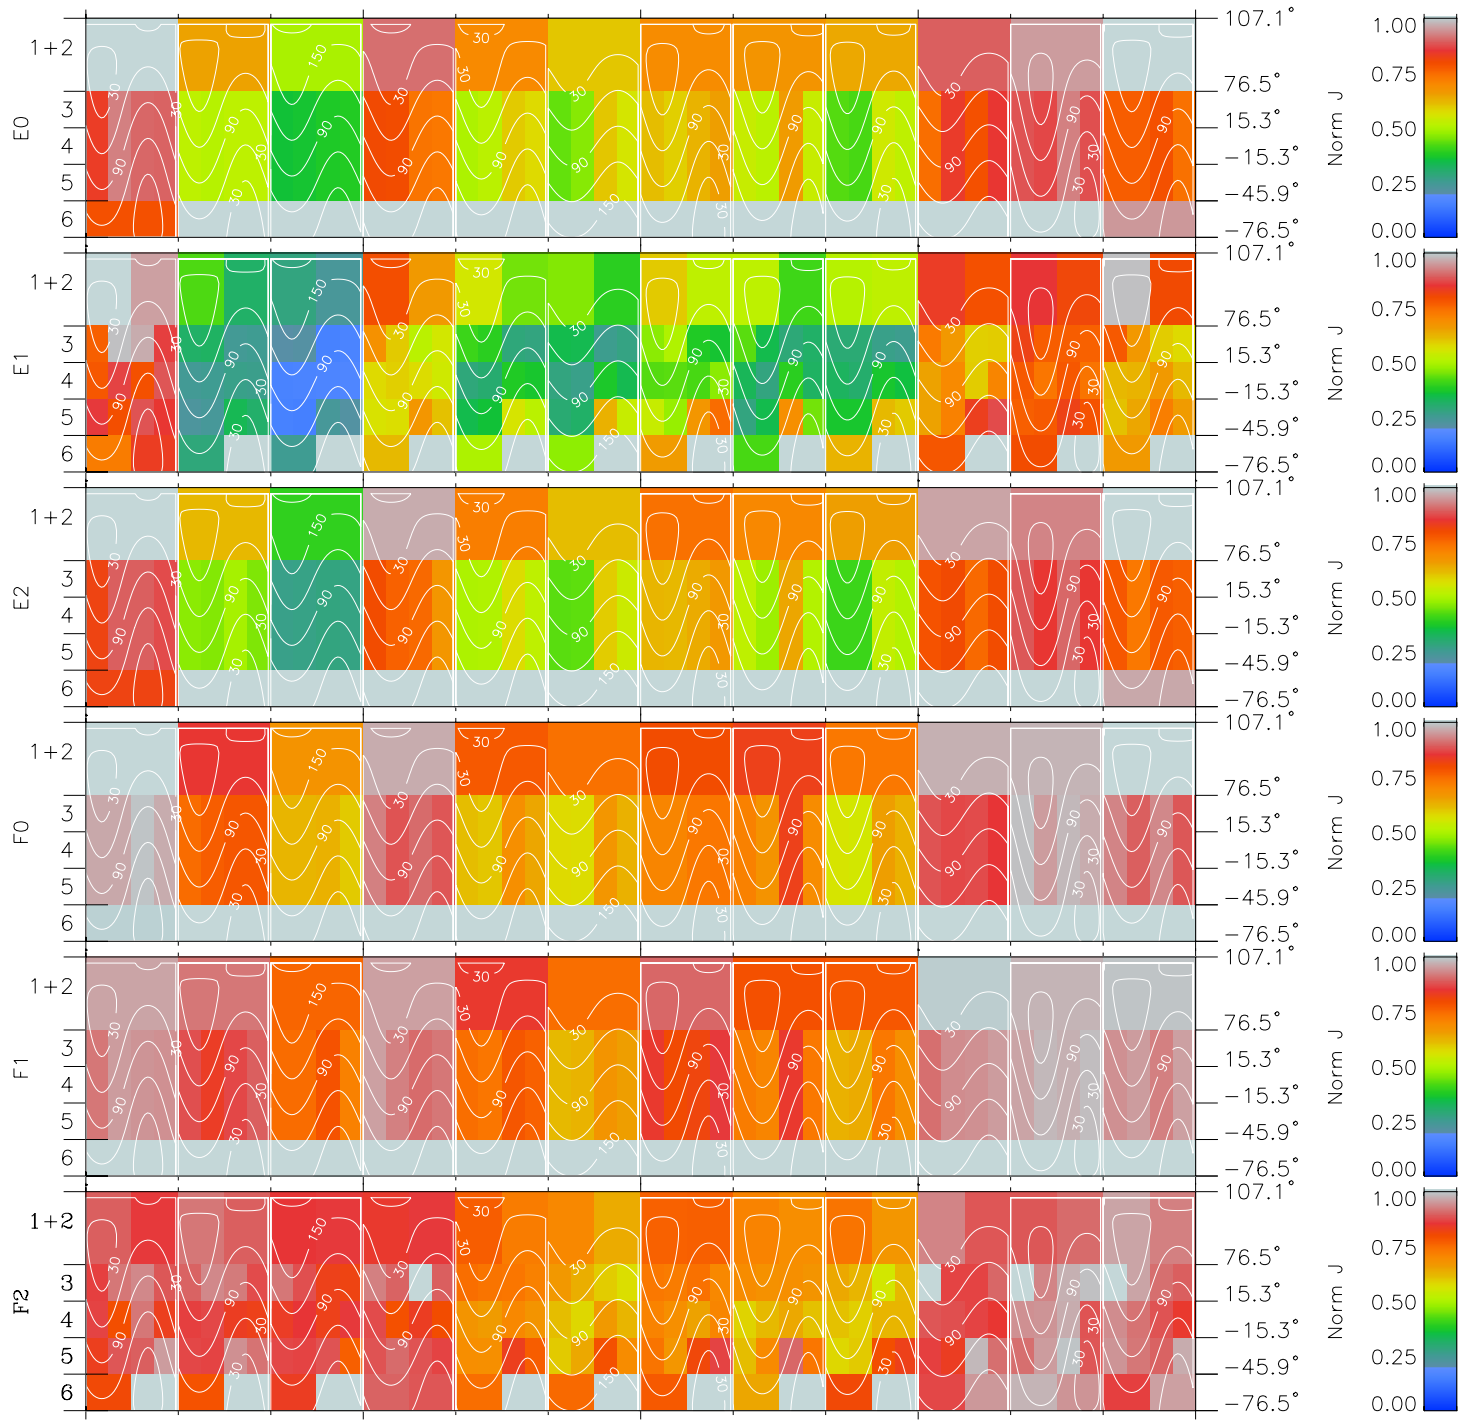

Galileo EPD Real Time All-Sky Anisotropies 96292

Software Version: RTSKY_NORM V 1.20
 Data Production: 06-03-00
 Plot Production: Fri Sep 14 19:03:08 2001
 Color File: wondr3
 Geofactor File: 1.1

00:00:00 1996-292	292-06	292-12	292-18	00:00:00 1996-293	
+ -54.59 -88.02 2.09	+ -53.92 -87.88 2.10	+ -53.24 -87.73 2.12	+ -52.55 -87.57 2.14	+ -51.85 -87.40 2.15	X JSE(R _j) Y JSE(R _j) Z JSE(R _j)

◇ = Jupiter look direction
 □ = Corotation look direction