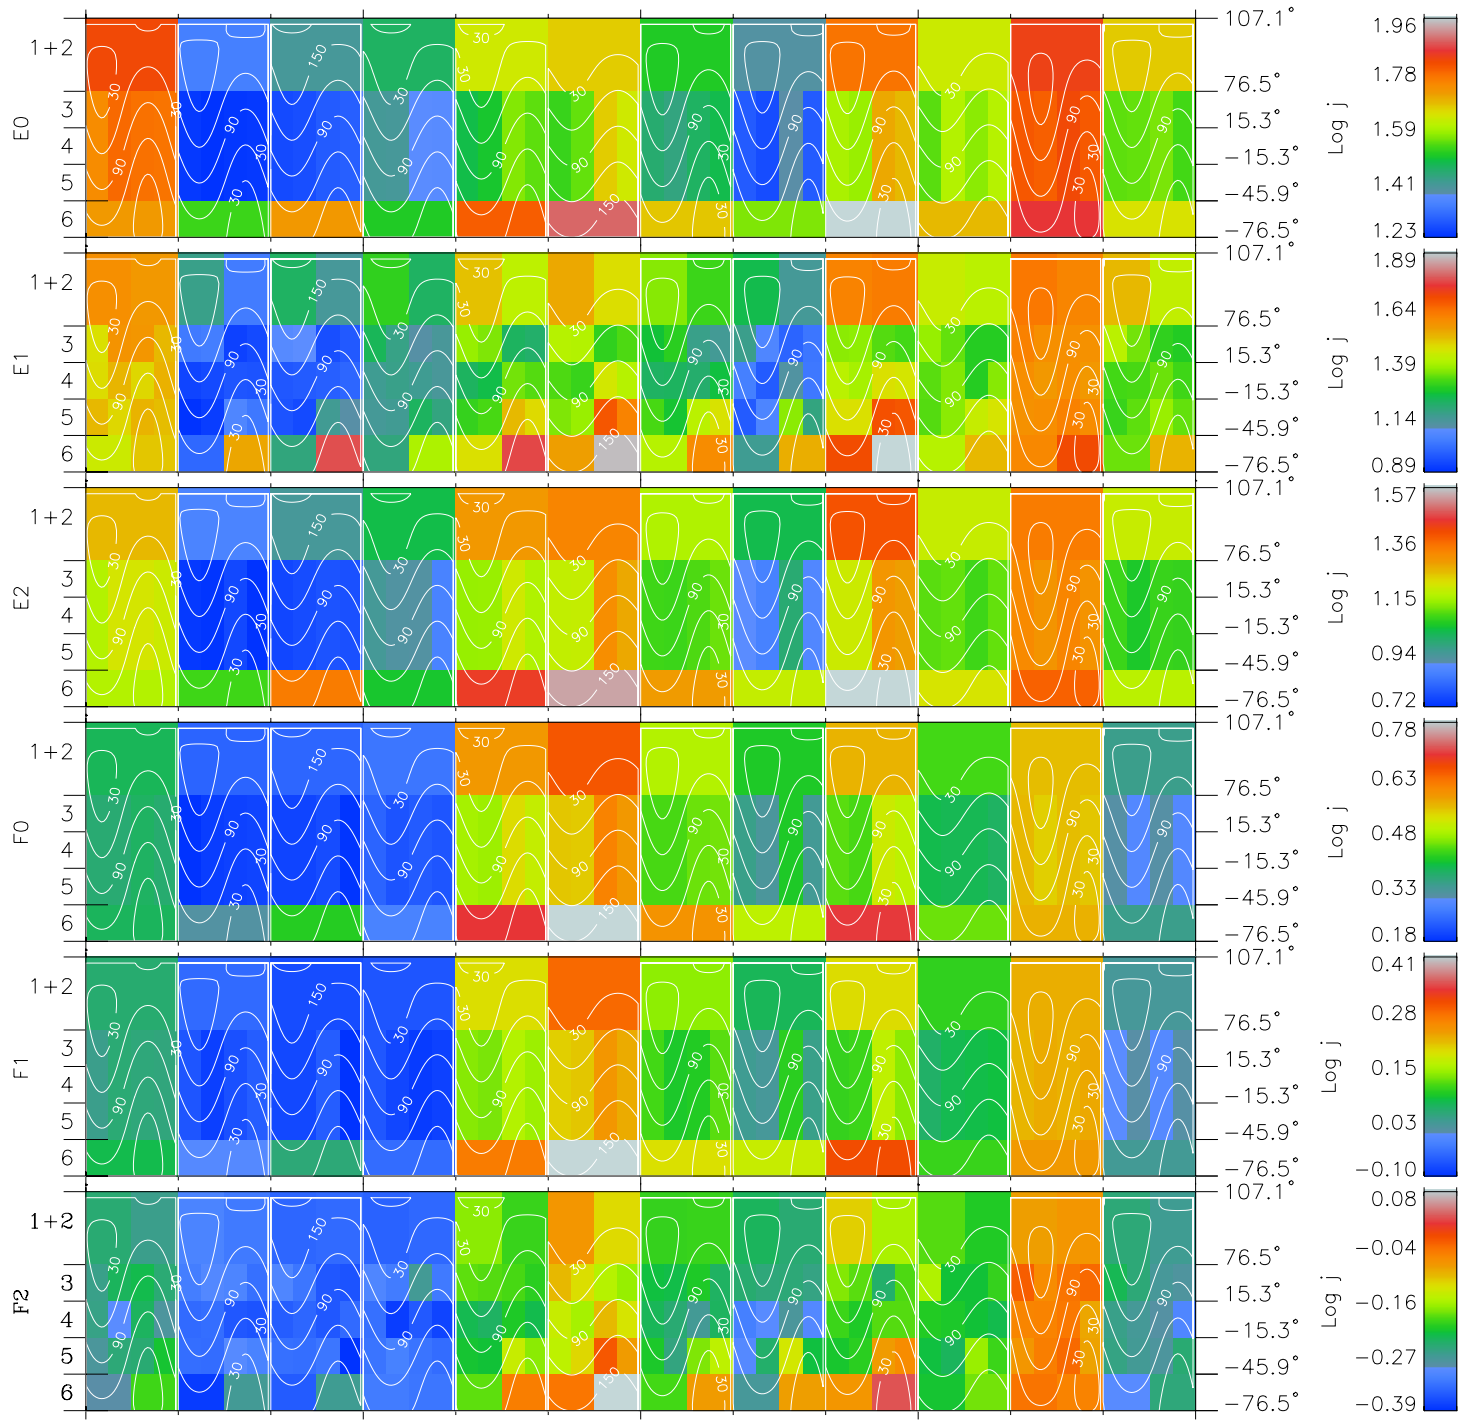

Galileo EPD Real Time All-Sky Anisotropies 96292

Software Version: RTSKY_FLUX V 1.20
 Data Production: 06-03-00
 Plot Production: Fri Sep 14 19:02:54 2001
 Color File: wondr3
 Geofactor File: 1.1

00:00:00 1996-292	292-06	292-12	292-18	00:00:00 1996-293	
+	+	+	+	+	X JSE(R _j)
-54.59	-53.92	-53.24	-52.55	-51.85	Y JSE(R _j)
-88.02	-87.88	-87.73	-87.57	-87.40	Z JSE(R _j)
2.09	2.10	2.12	2.14	2.15	

- ◇ = Jupiter look direction
- = Corotation look direction