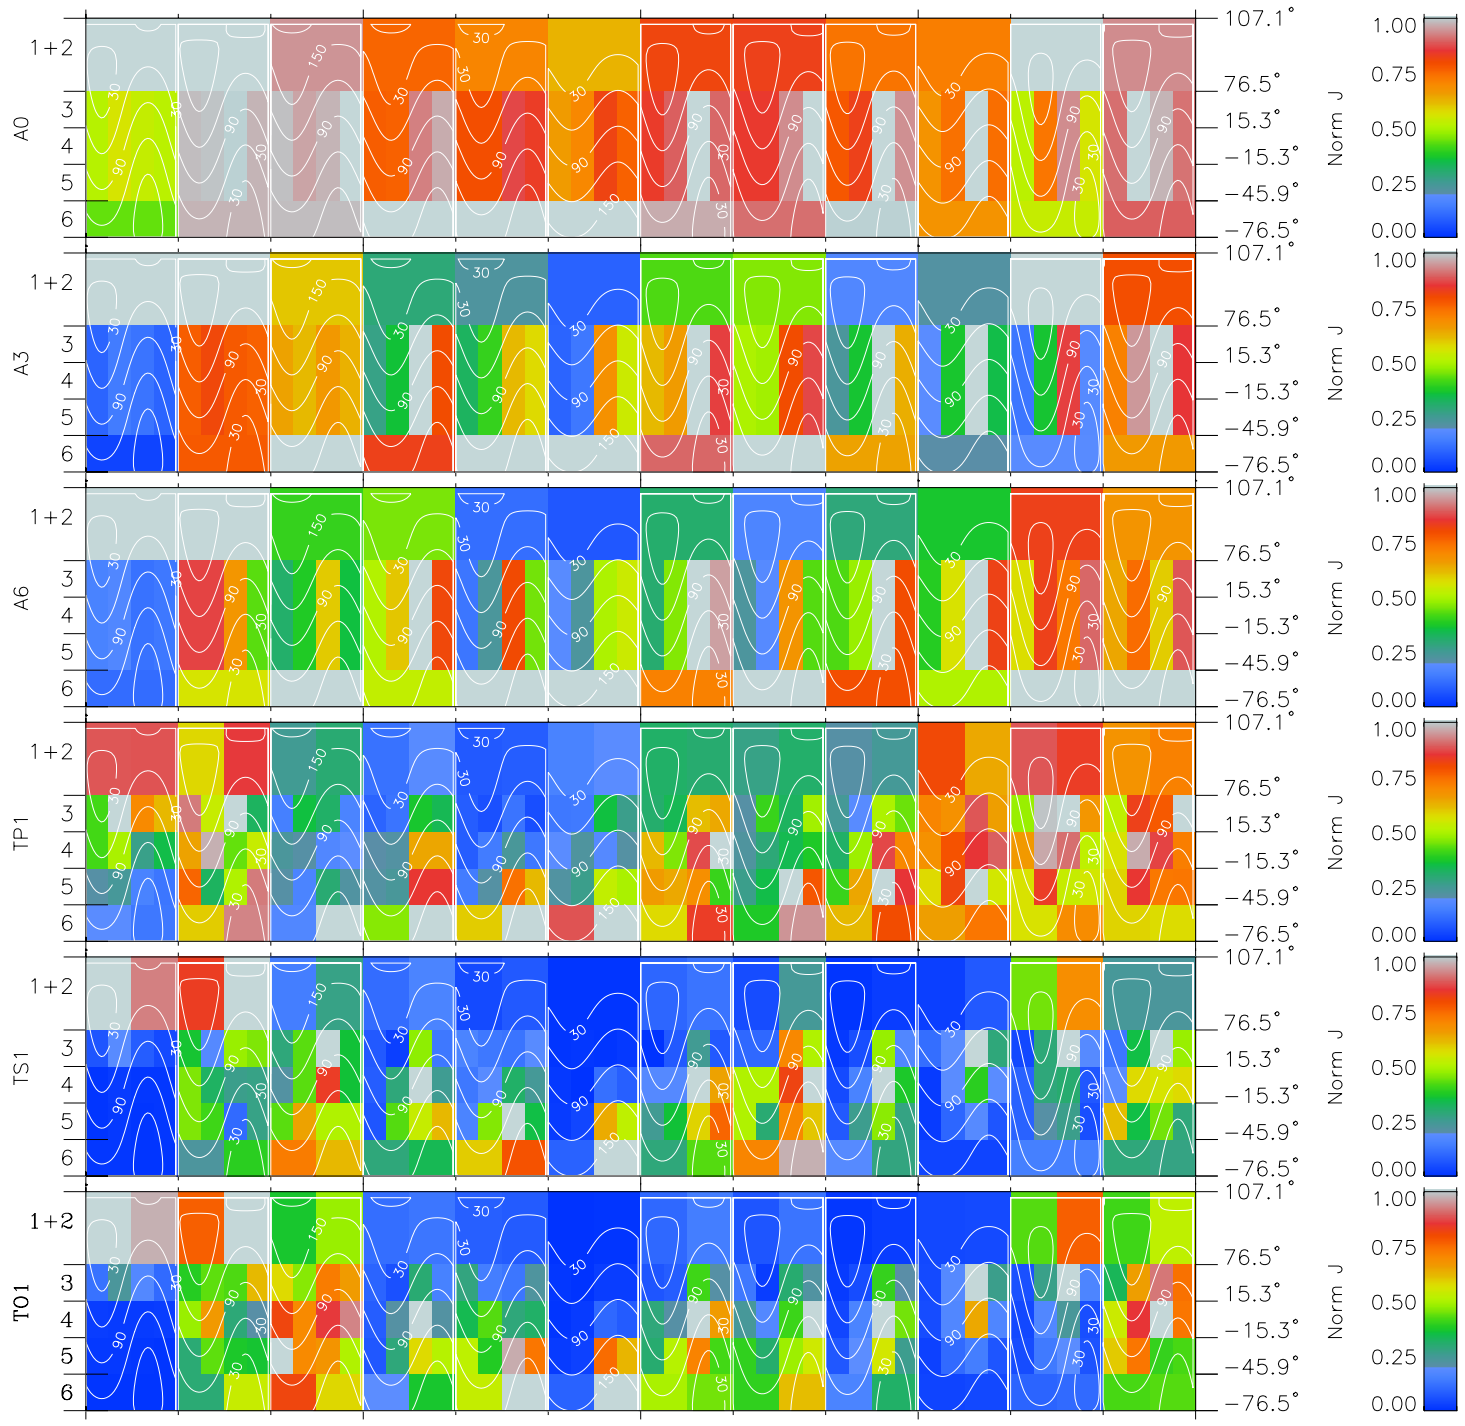

Galileo EPD Real Time All-Sky Anisotropies 96292

Software Version: RTSKY_NORM V 1.20
 Data Production: 06-03-00
 Plot Production: Fri Sep 14 19:03:01 2001
 Color File: wondr3
 Geofactor File: 1.1

00:00:00 1996-292	292-06	292-12	292-18	00:00:00 1996-293	
+	+	+	+	+	
-54.59	-53.92	-53.24	-52.55	-51.85	X JSE(R _j)
-88.02	-87.88	-87.73	-87.57	-87.40	Y JSE(R _j)
2.09	2.10	2.12	2.14	2.15	Z JSE(R _j)

- ◇ = Jupiter look direction
- = Corotation look direction