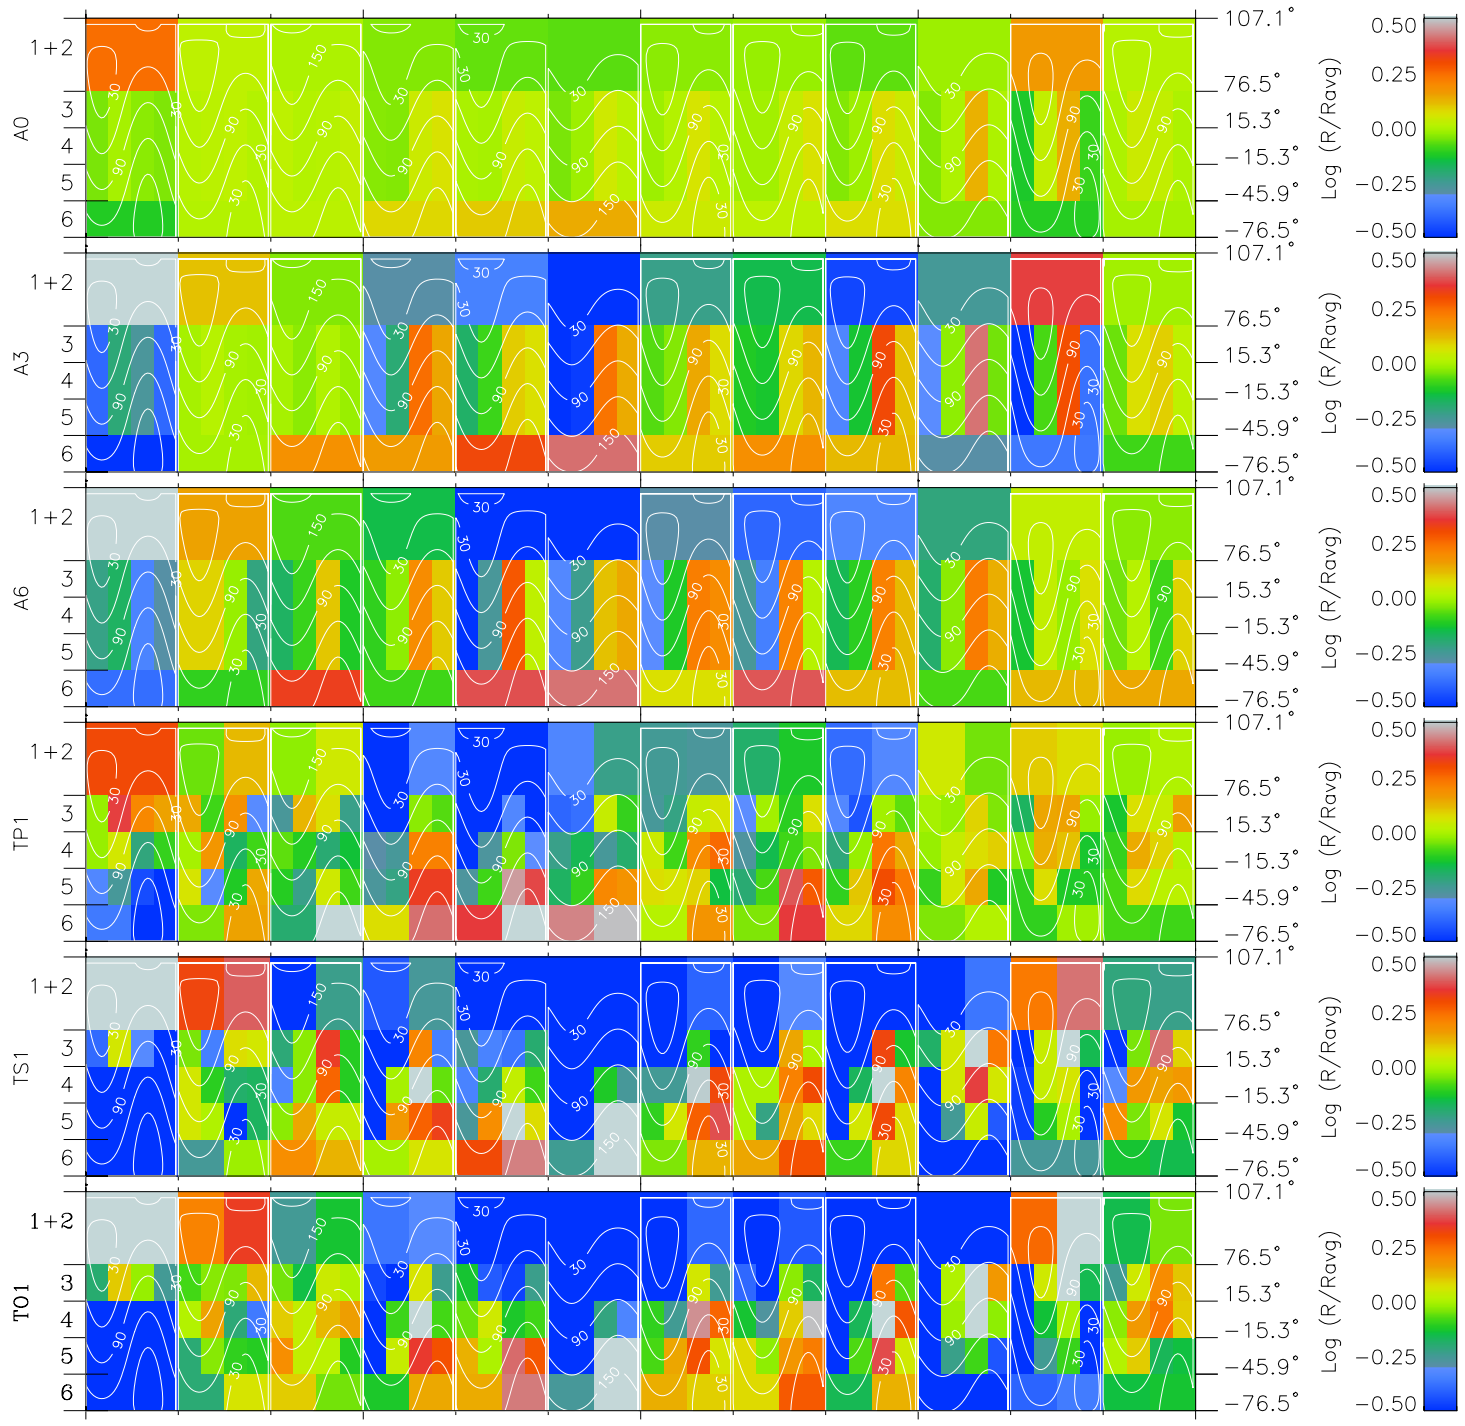

# Galileo EPD Real Time All-Sky Anisotropies 96292

Software Version: RTSKY\_MEAN V 1.20  
 Data Production: 06-03-00  
 Plot Production: Fri Sep 14 19:02:32 2001  
 Color File: wondr3  
 Geofactor File: 1.1

00:00:00 1996-292	292-06	292-12	292-18	00:00:00 1996-293	
+	+	+	+	+	
-54.59	-53.92	-53.24	-52.55	-51.85	X JSE(R <sub>j</sub> )
-88.02	-87.88	-87.73	-87.57	-87.40	Y JSE(R <sub>j</sub> )
2.09	2.10	2.12	2.14	2.15	Z JSE(R <sub>j</sub> )

- ◇ = Jupiter look direction
- = Corotation look direction