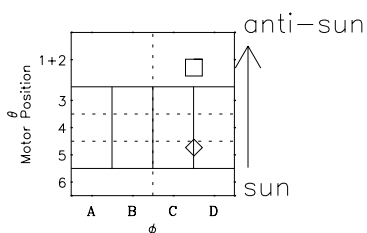

Galileo EPD Real-Time Omni 96292

Software Version: RTLINE_OMNI V 1.20
Data Production: 06-03-00
Plot Production: Fri Sep 14 19:04:20 2001

◇ = Jupiter look direction
□ = Corotation look direction