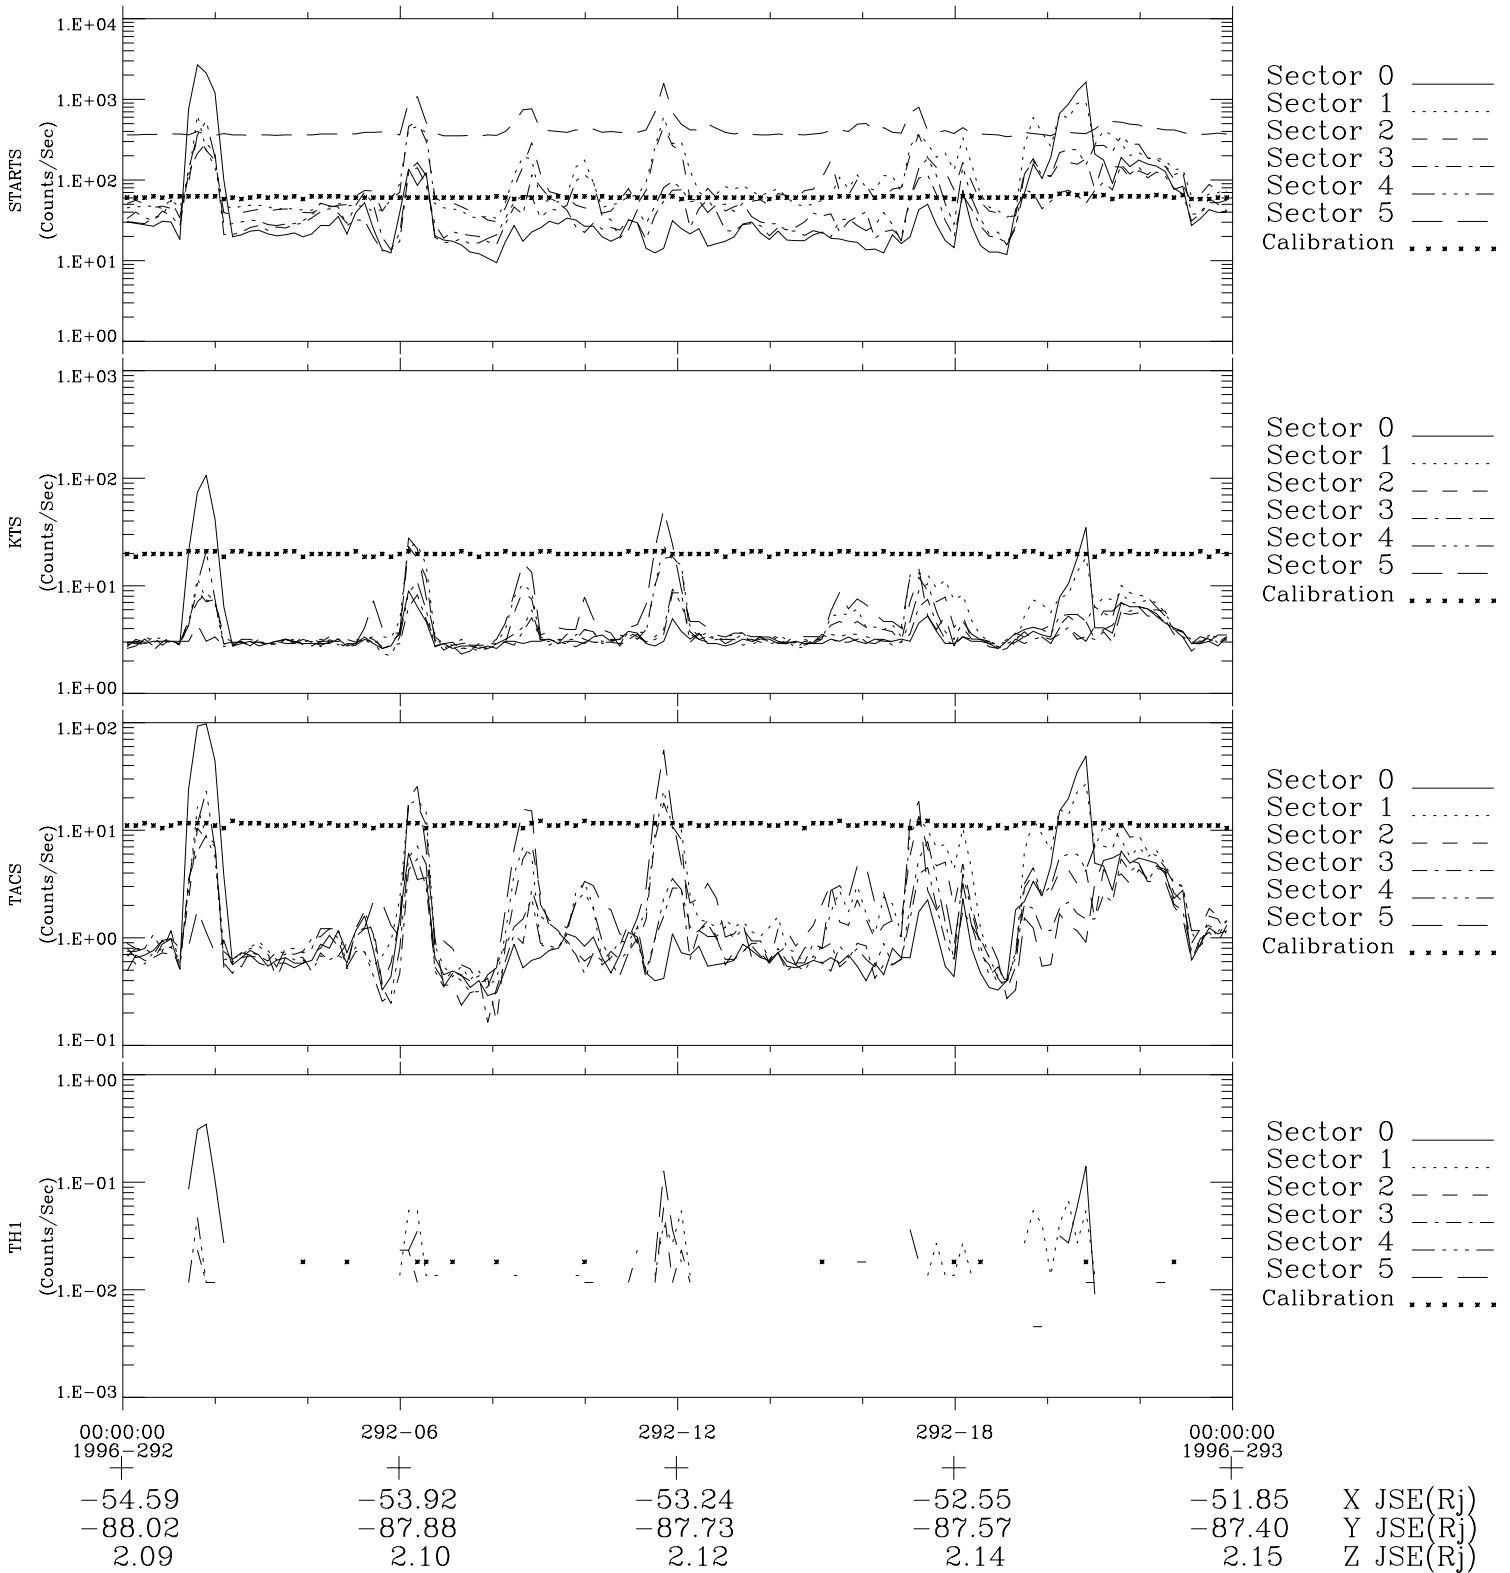

Galileo EPD Real-Time Six-Sector 96292

Software Version: RTLINE_R6 V 1.20
Data Production: 06-03-00
Plot Production: Fri Sep 14 19:04:29 2001

◇ = Jupiter look direction
□ = Corotation look direction