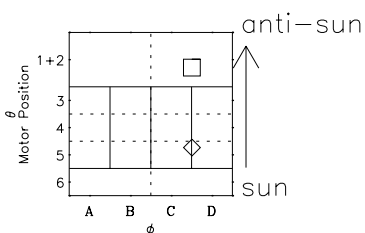

Galileo EPD Real-Time Six-Sector 96292

Software Version: RTLINE_R6 V 1.20
Data Production: 06-03-00
Plot Production: Fri Sep 14 19:04:29 2001

◇ = Jupiter look direction
□ = Corotation look direction