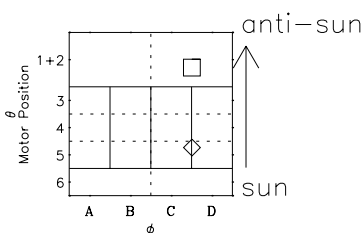

Galileo EPD Real-Time Six-Sector 96292

Software Version: RTLINE_R6 V 1.20
Data Production: 06-03-00
Plot Production: Fri Sep 14 19:04:28 2001

◇ = Jupiter look direction
□ = Corotation look direction