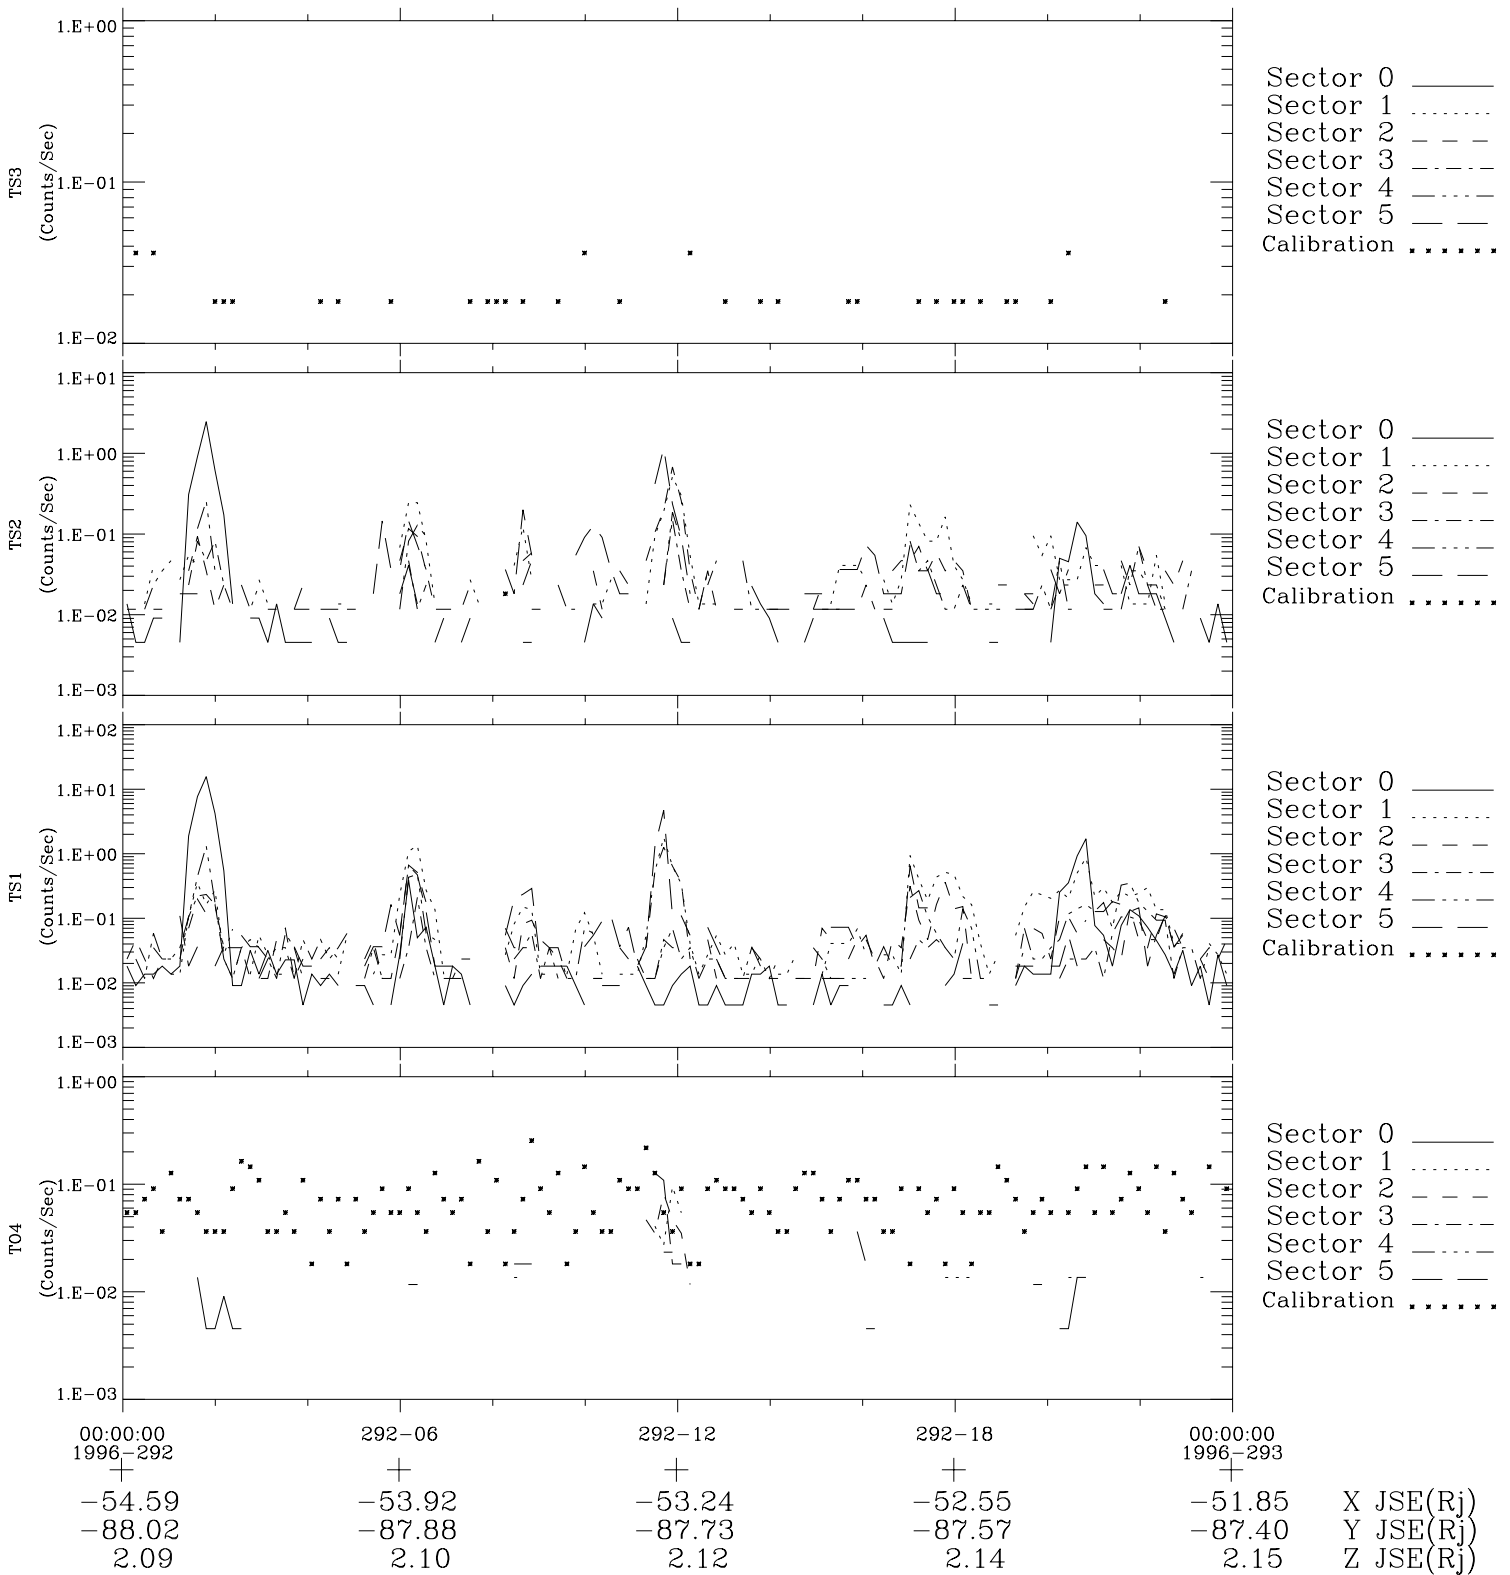

Galileo EPD Real-Time Six-Sector 96292

Software Version: RTLINE_R6 V 1.20
Data Production: 06-03-00
Plot Production: Fri Sep 14 19:04:28 2001

◇ = Jupiter look direction
□ = Corotation look direction