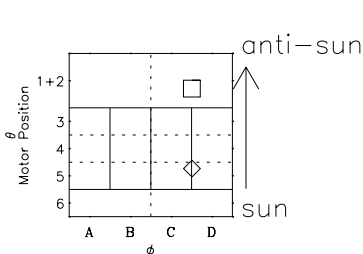

Galileo EPD Real-Time Six-Sector 96292

Software Version: RTLINE_R6 V 1.20
Data Production: 06-03-00
Plot Production: Fri Sep 14 19:04:27 2001

◇ = Jupiter look direction
□ = Corotation look direction