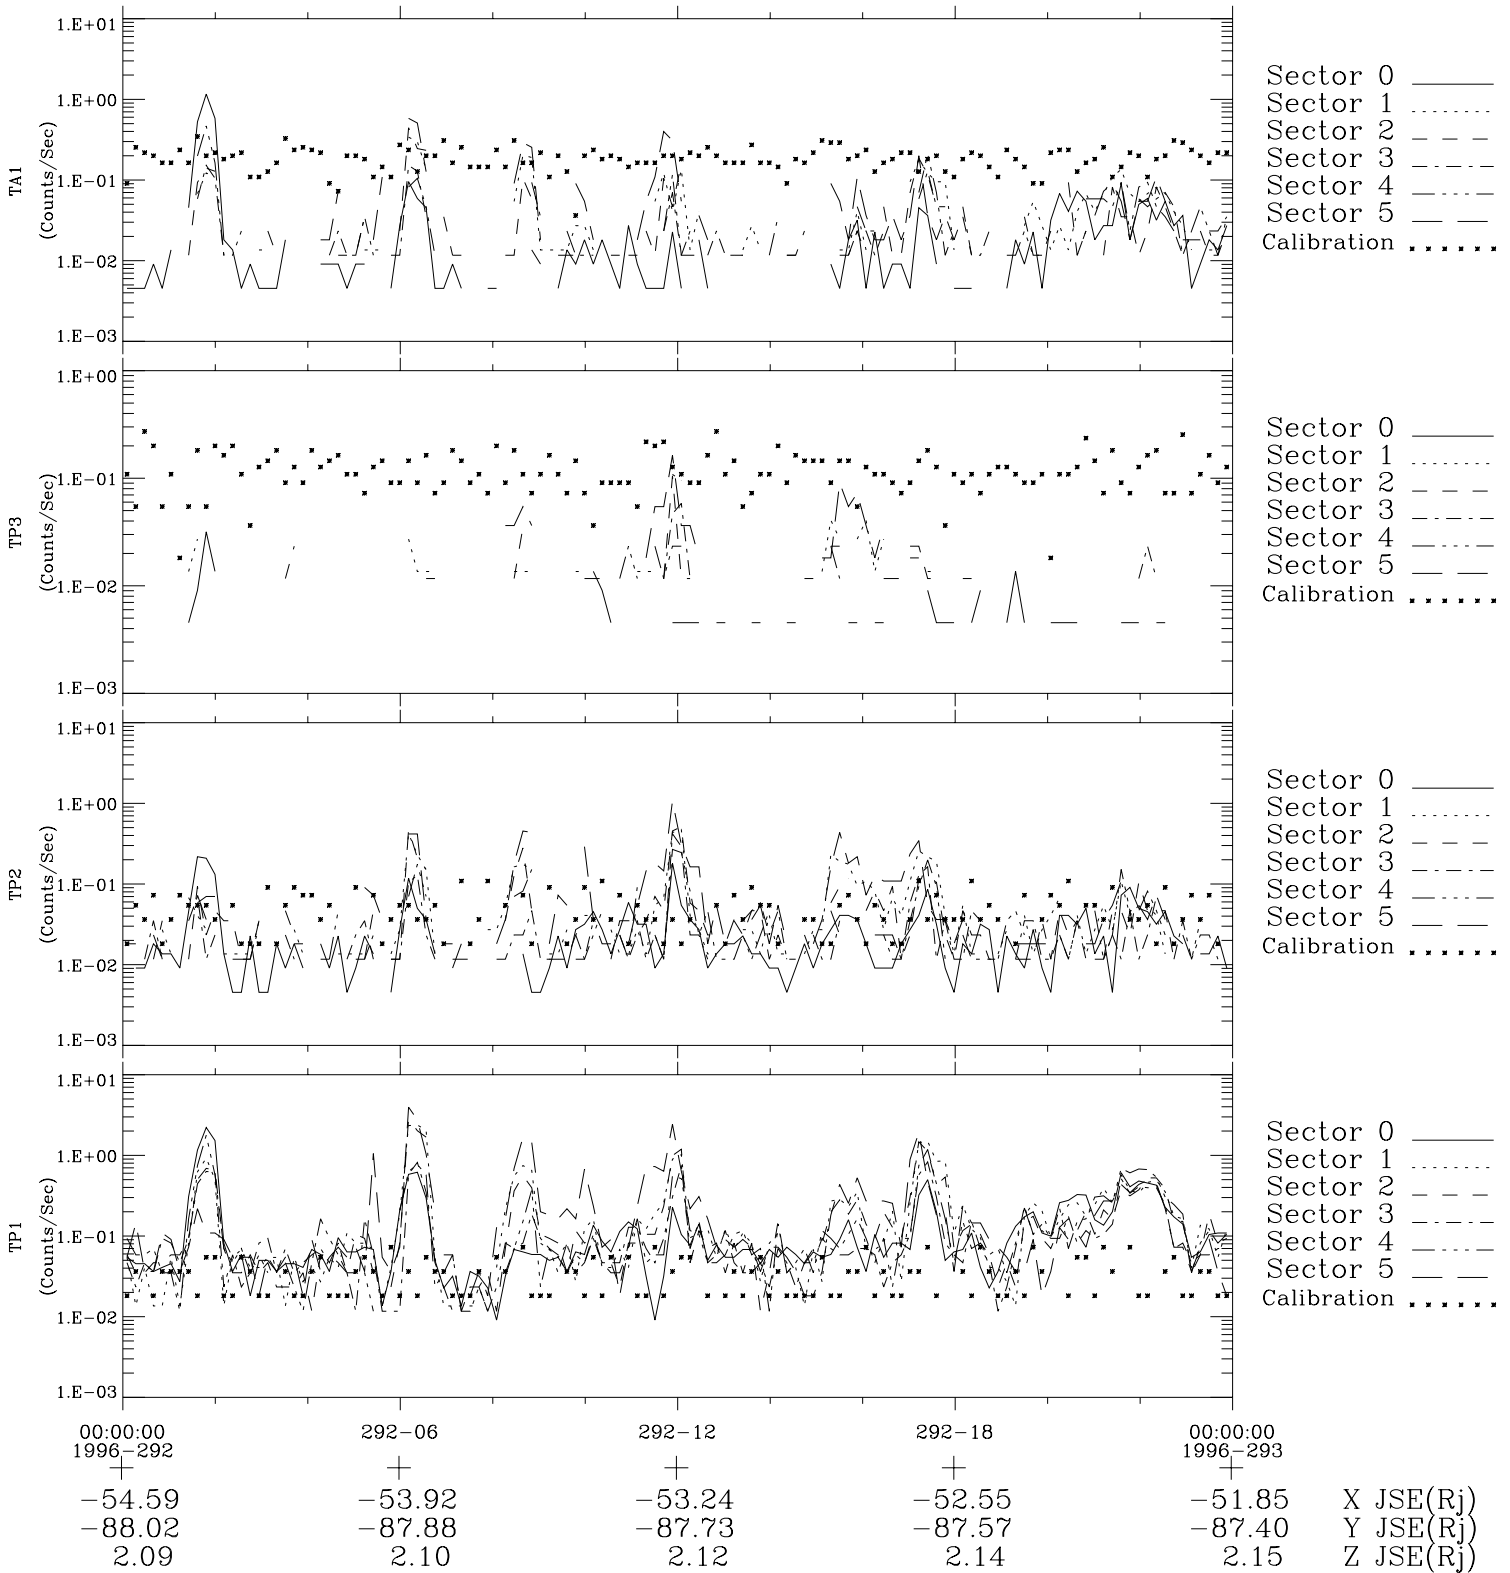

Galileo EPD Real-Time Six-Sector 96292

Software Version: RTLINE_R6 V 1.20
Data Production: 06-03-00
Plot Production: Fri Sep 14 19:04:27 2001

◇ = Jupiter look direction
□ = Corotation look direction