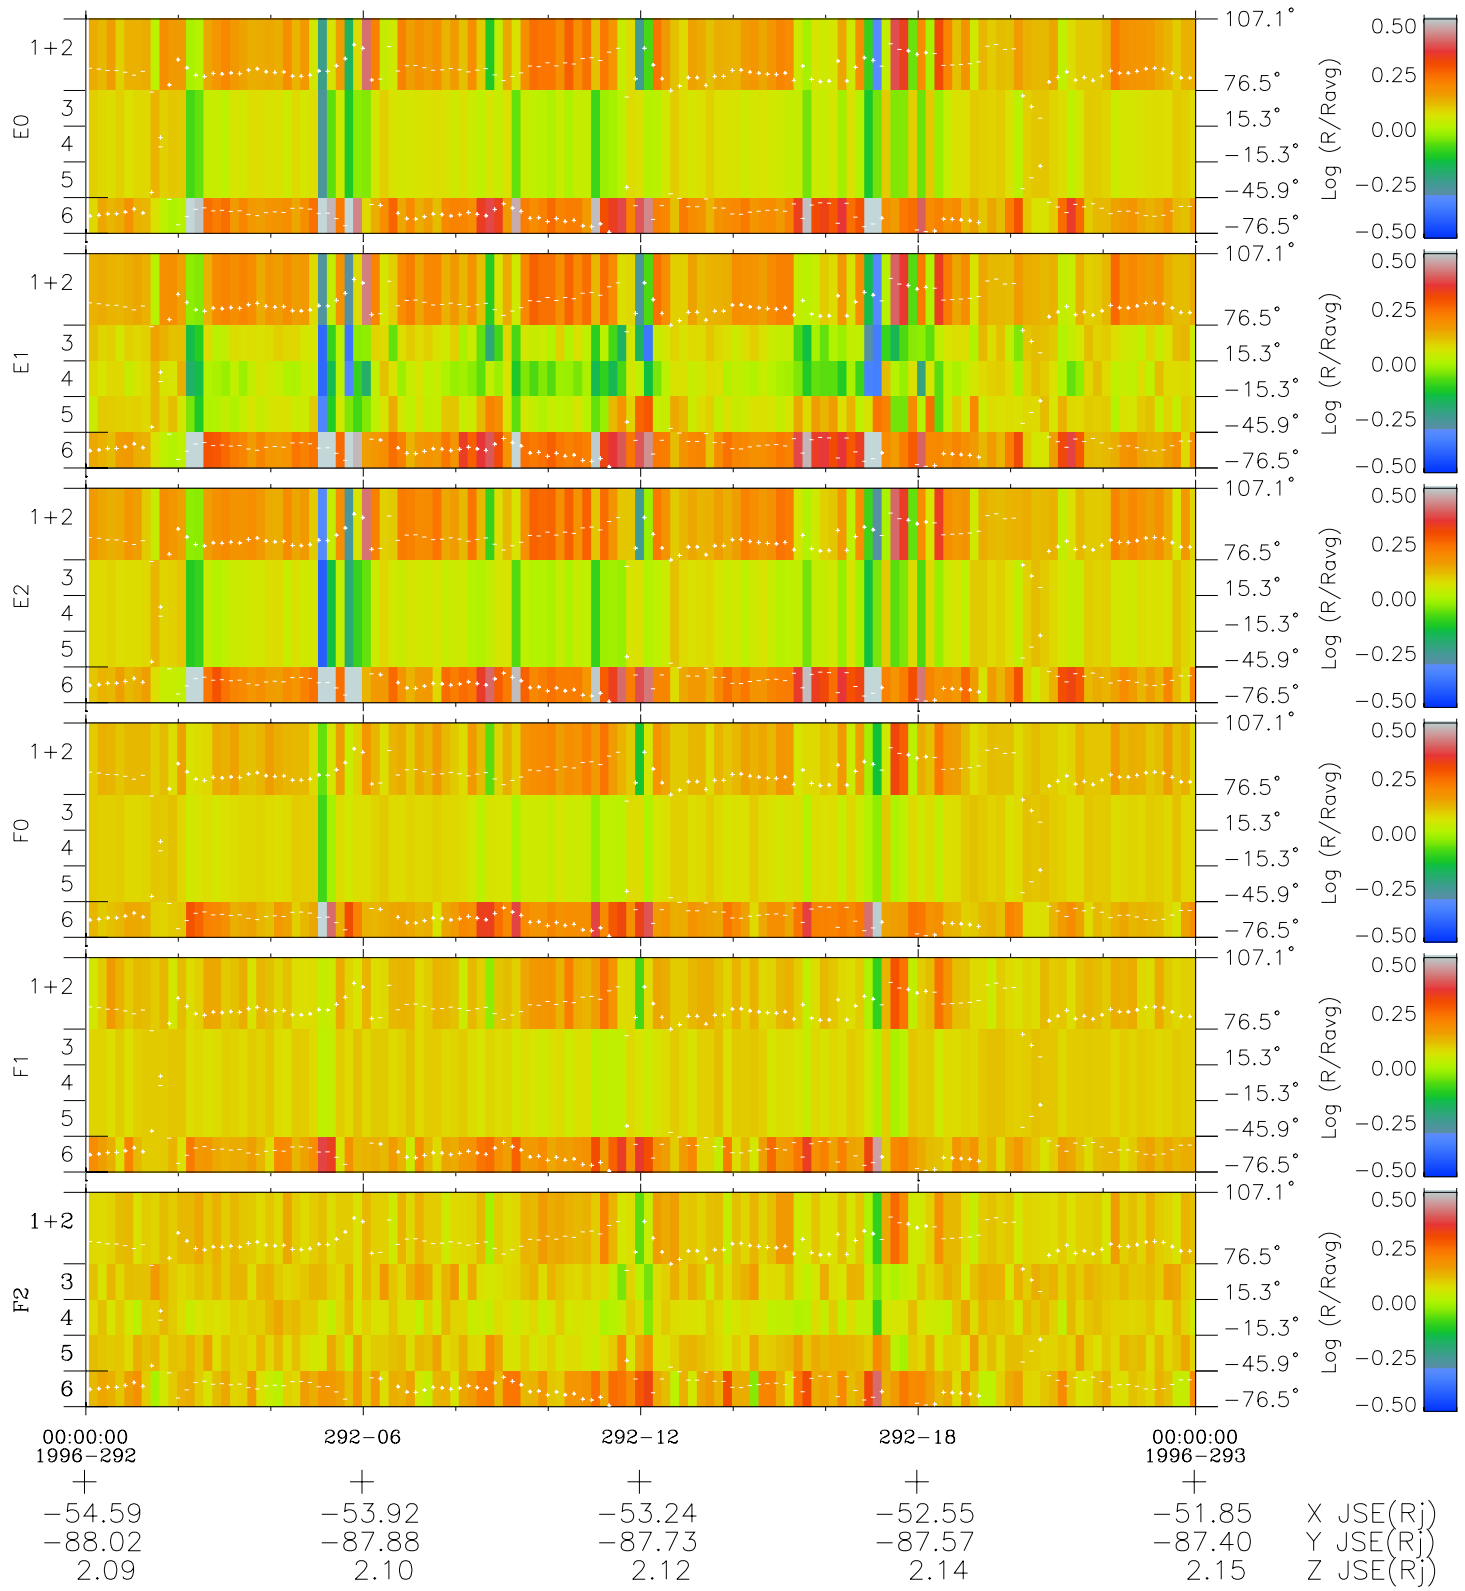

# Galileo EPD Real Elevation Anisotropies 96292

Software Version: RTELEV\_MEAN V 1.20  
 Data Production: 06-03-00  
 Plot Production: Fri Sep 14 19:03:20 2001  
 Color File: wondr3  
 Geofactor File: 1.1

- ◇ = Jupiter look direction
- = Corotation look direction