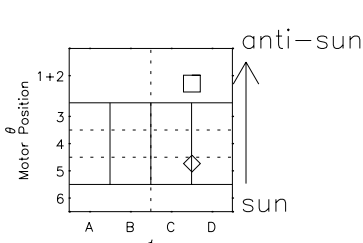

Galileo EPD Real Elevation Anisotropies 96292

Software Version: RTELEV_FLUX V 1.20
Data Production: 06-03-00
Plot Production: Fri Sep 14 19:03:26 2001
Color File: wondr3
Geofactor File: 1.1

◇ = Jupiter look direction
□ = Corotation look direction