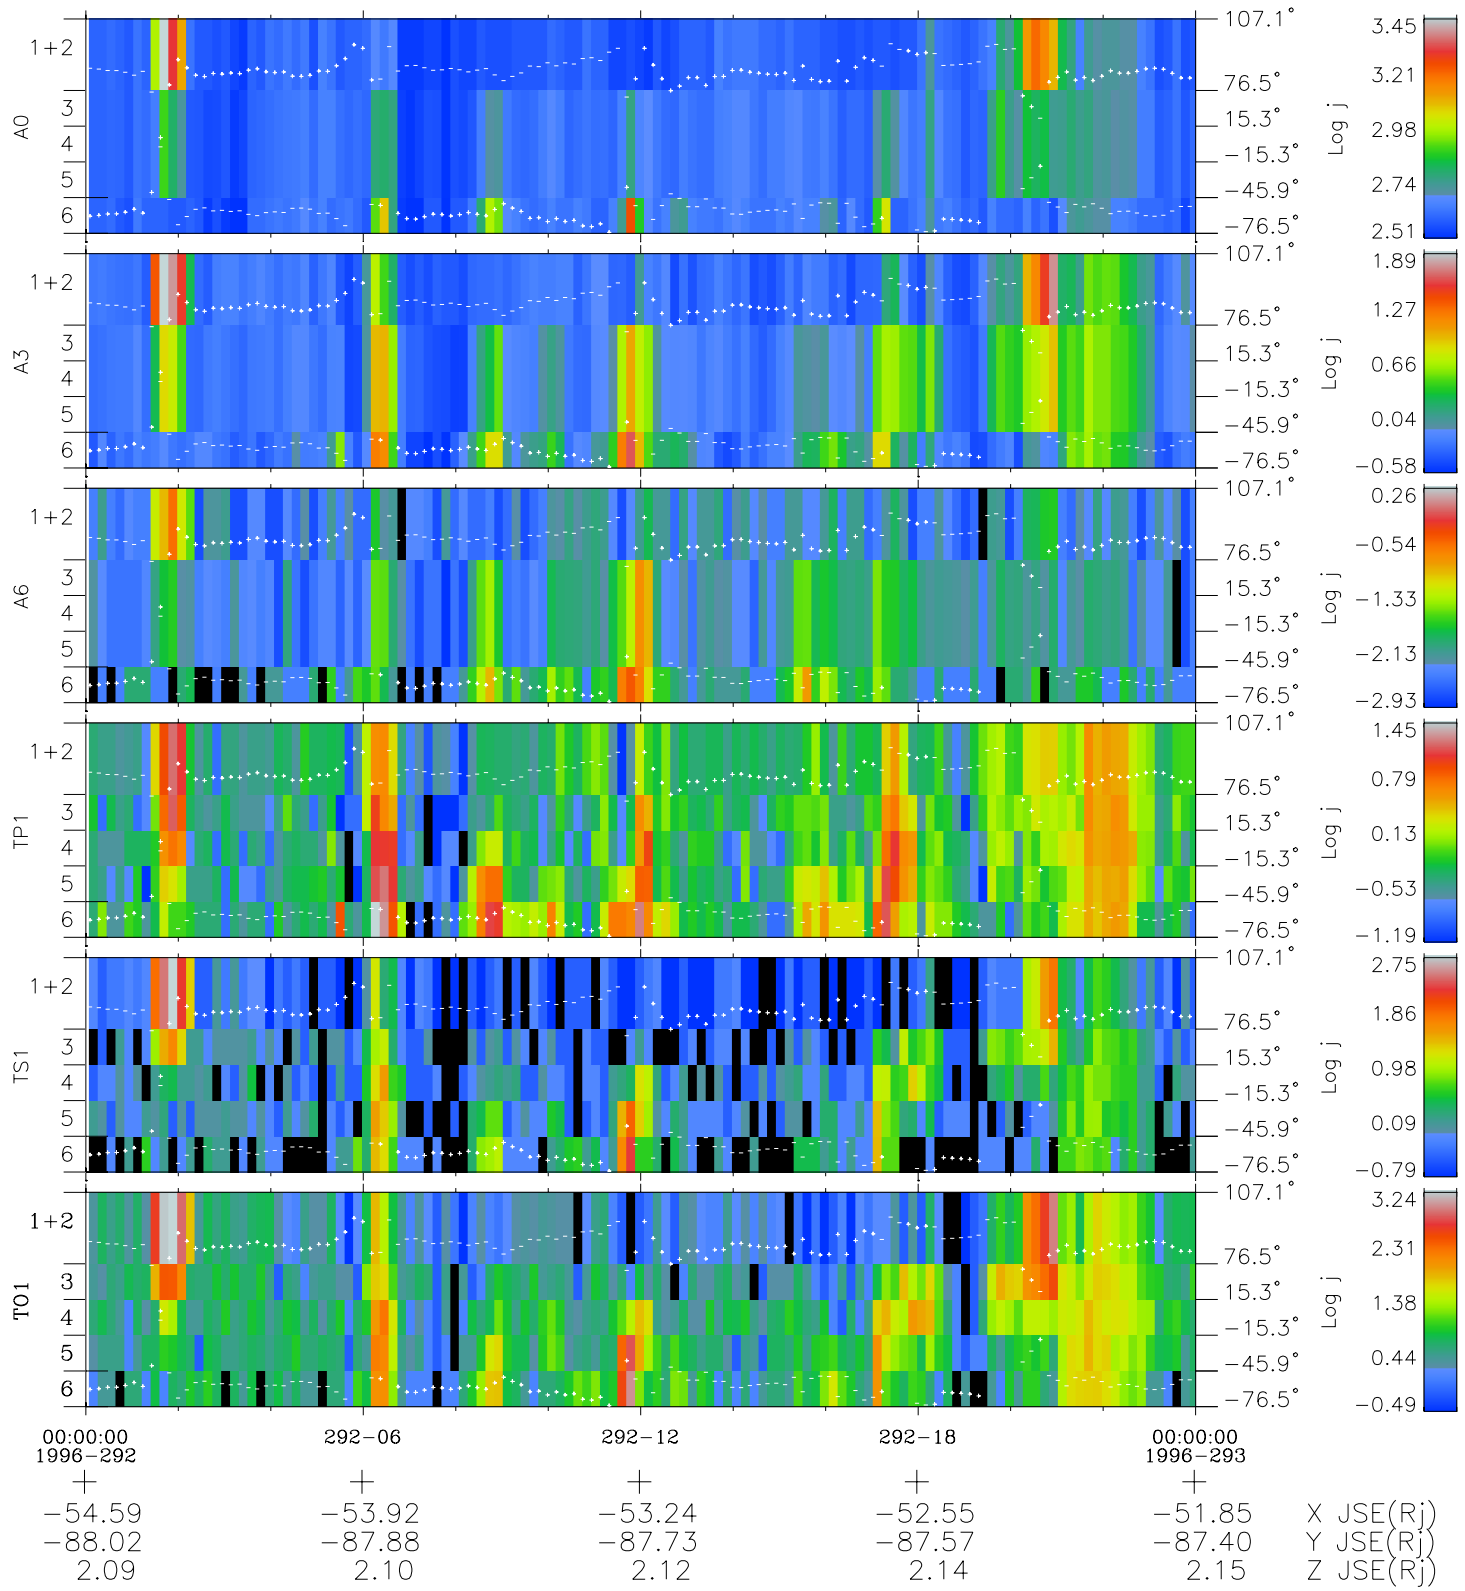

Galileo EPD Real Elevation Anisotropies 96292

Software Version: RTELEV_FLUX V 1.20
Data Production: 06-03-00
Plot Production: Fri Sep 14 19:03:26 2001
Color File: wondr3
Geofactor File: 1.1

◇ = Jupiter look direction
□ = Corotation look direction