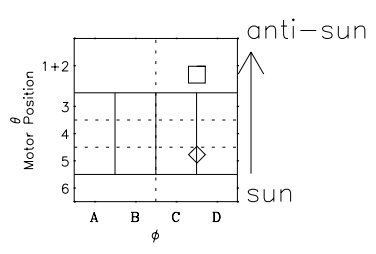

# Galileo EPD Real Time Omni Spectrum 96291

Software Version: RTSPEC\_OMNI V 1.20  
 Data Production: 06-03-00  
 Plot Production: Fri Sep 14 18:54:22 2001  
 Color File: wondr3  
 Geofactor File: 1.1

◇ = Jupiter look direction  
 □ = Corotation look direction