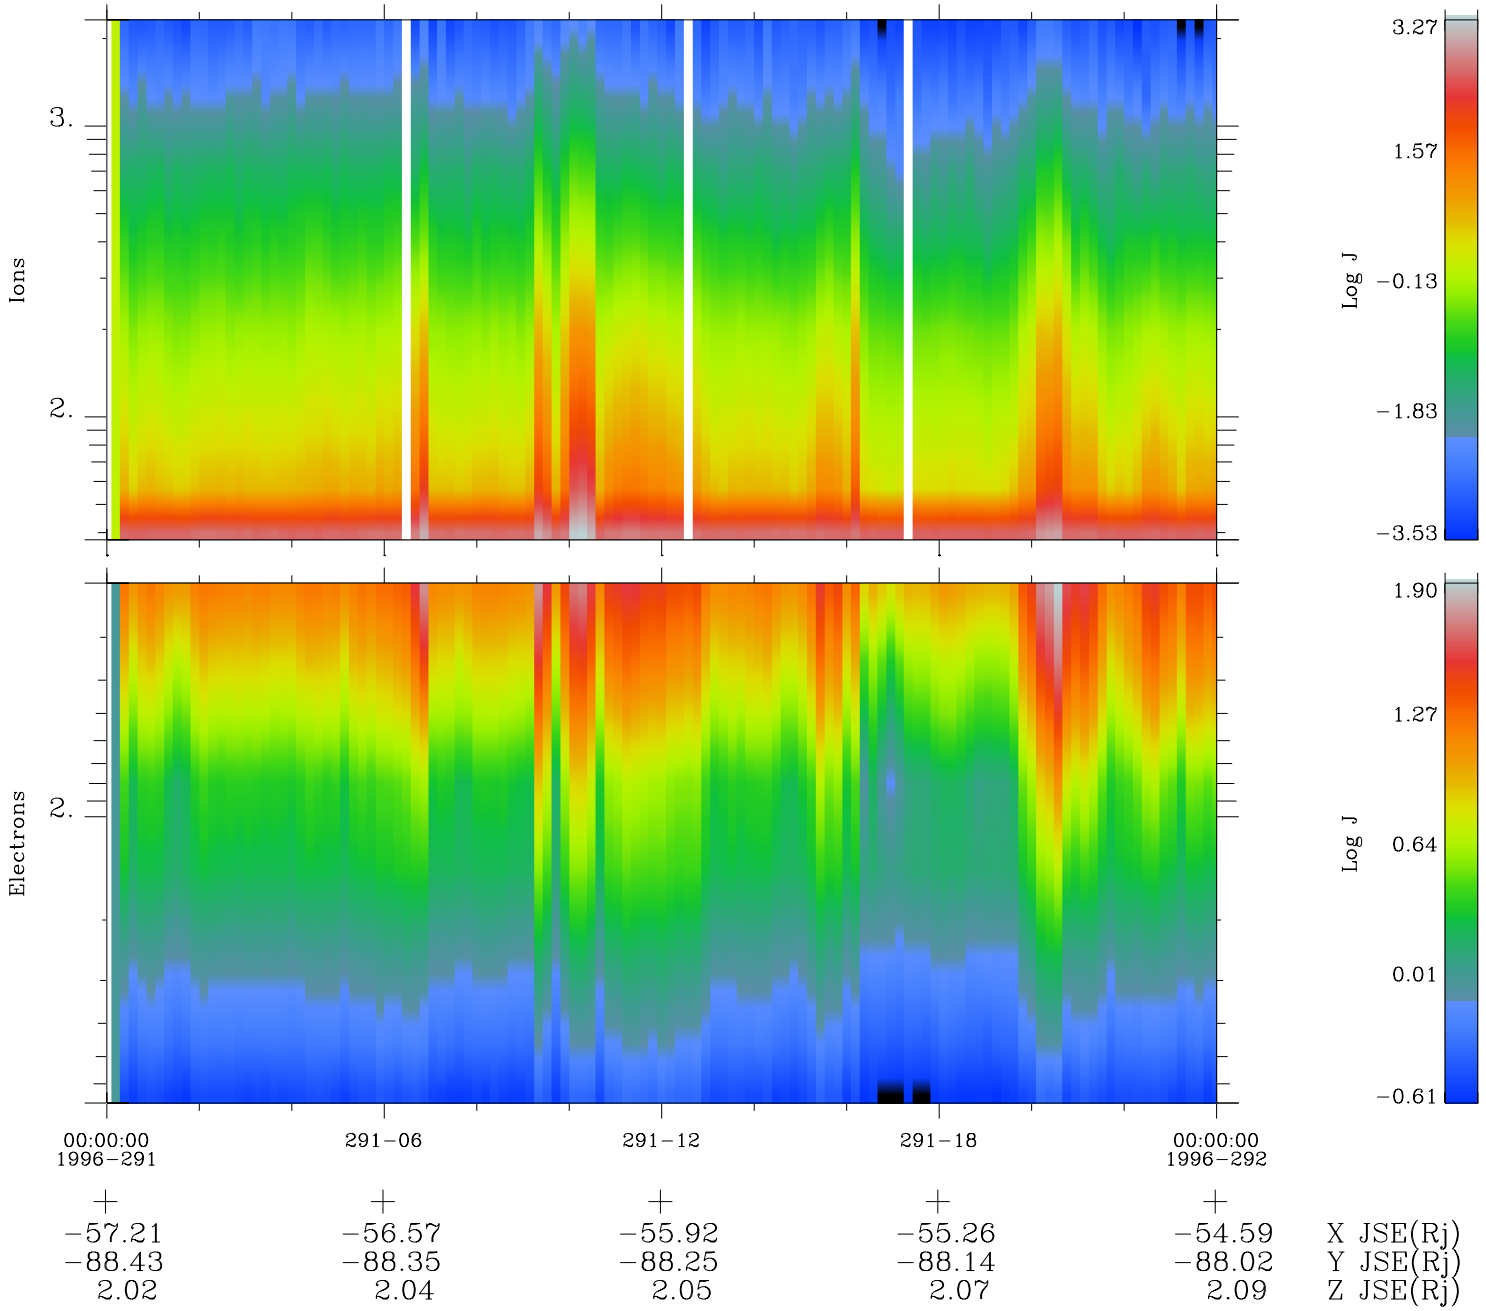

# Galileo EPD Real Time Omni Spectrum 96291

Software Version: RTSPEC\_OMNI V 1.20  
 Data Production: 06-03-00  
 Plot Production: Fri Sep 14 18:54:22 2001  
 Color File: wondr3  
 Geofactor File: 1.1

◇ = Jupiter look direction  
 □ = Corotation look direction