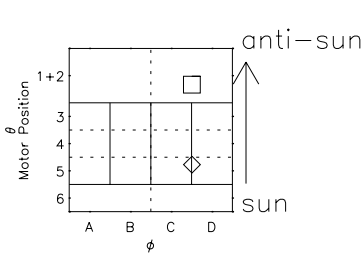

# Galileo EPD Real Time R6 Ions Spectra 96291

Software Version: RTSPEC\_R6 V 1.20  
 Data Production: 06-03-00  
 Plot Production: Fri Sep 14 18:54:10 2001  
 Color File: wondr3  
 Geofactor File: 1.1

◇ = Jupiter look direction  
 □ = Corotation look direction