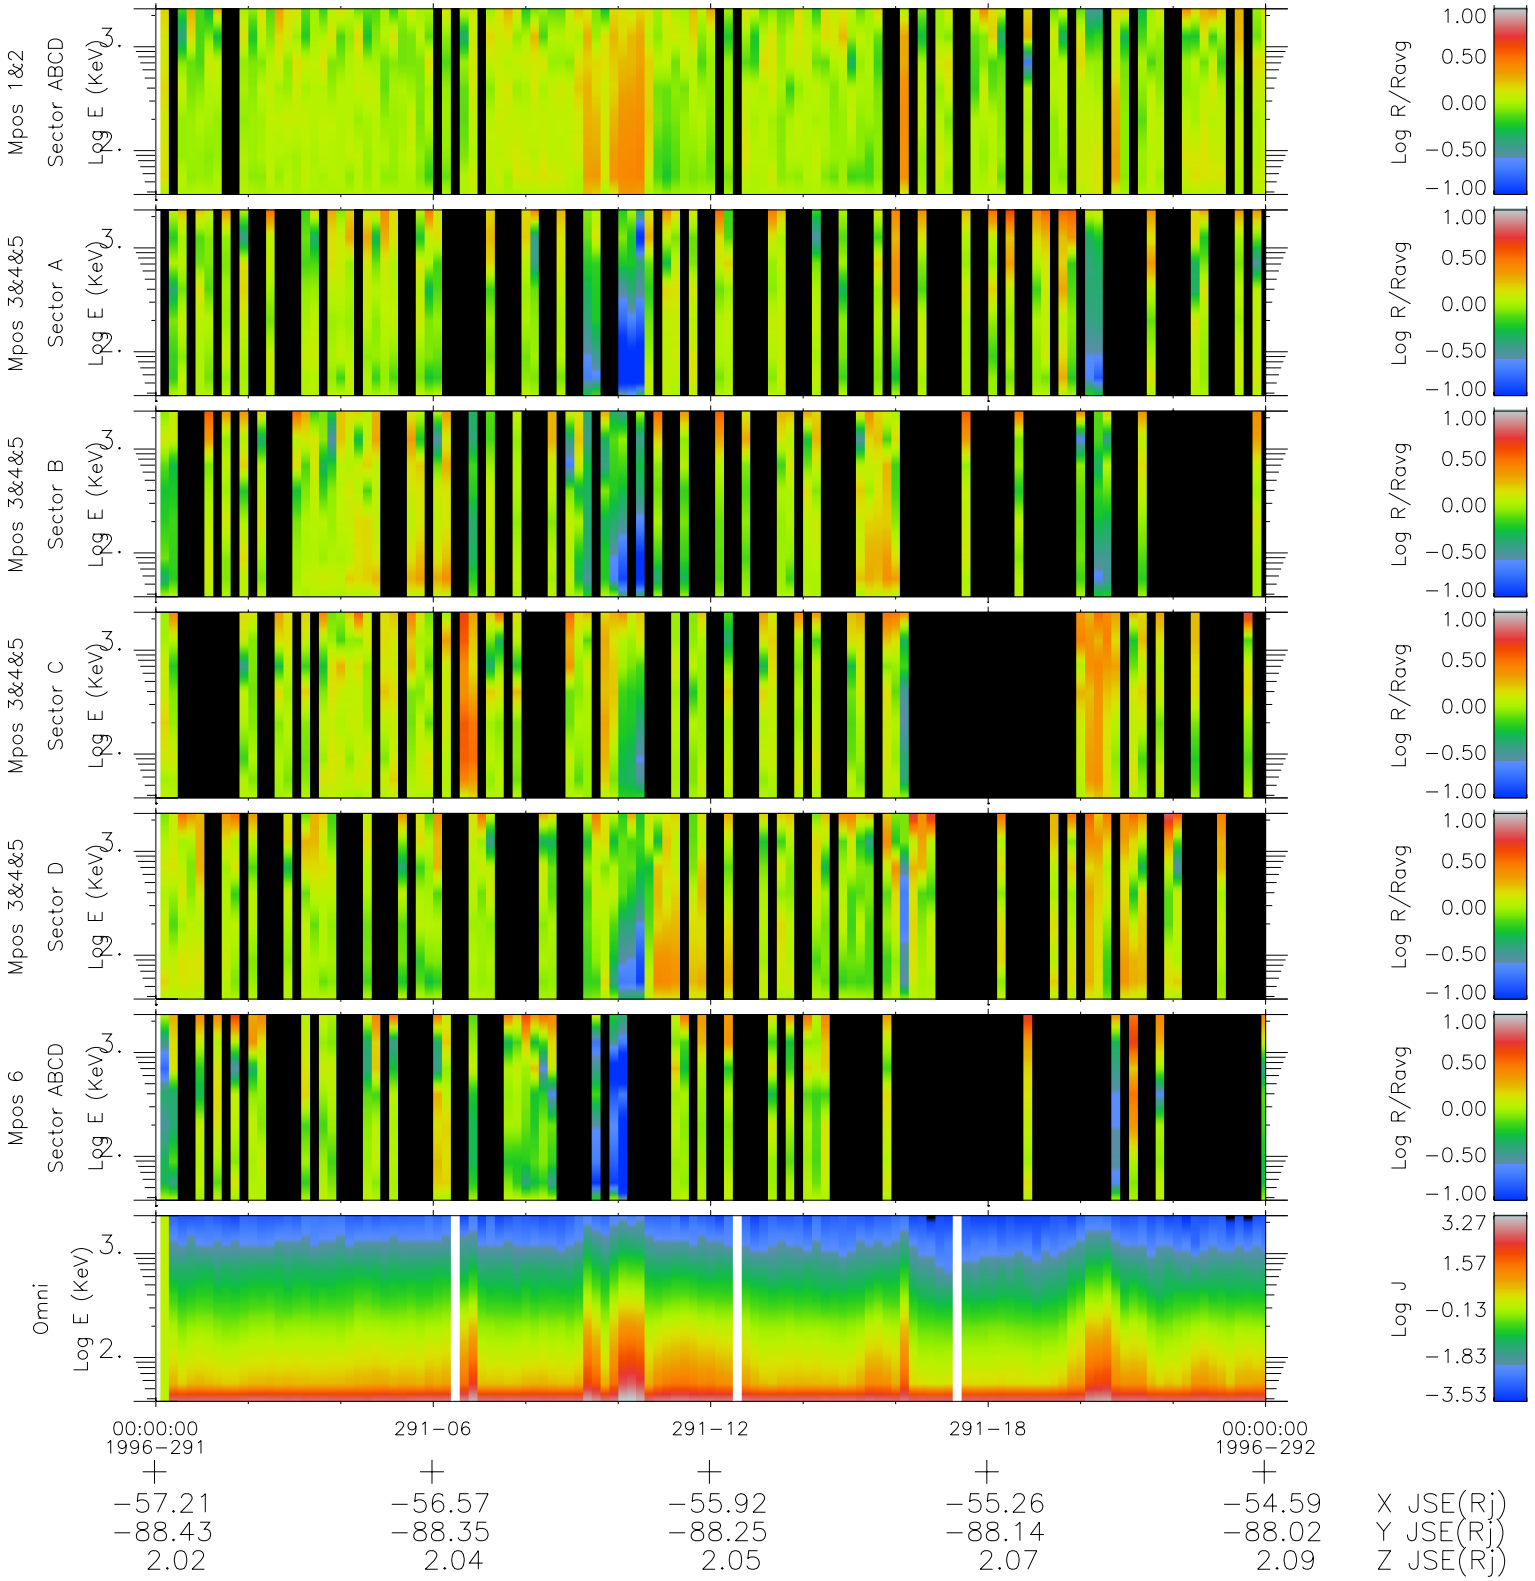

# Galileo EPD Real Time R6 Ions Spectra 96291

Software Version: RTSPEC\_R6 V 1.20  
 Data Production: 06-03-00  
 Plot Production: Fri Sep 14 18:54:10 2001  
 Color File: wondr3  
 Geofactor File: 1.1

◇ = Jupiter look direction  
 □ = Corotation look direction