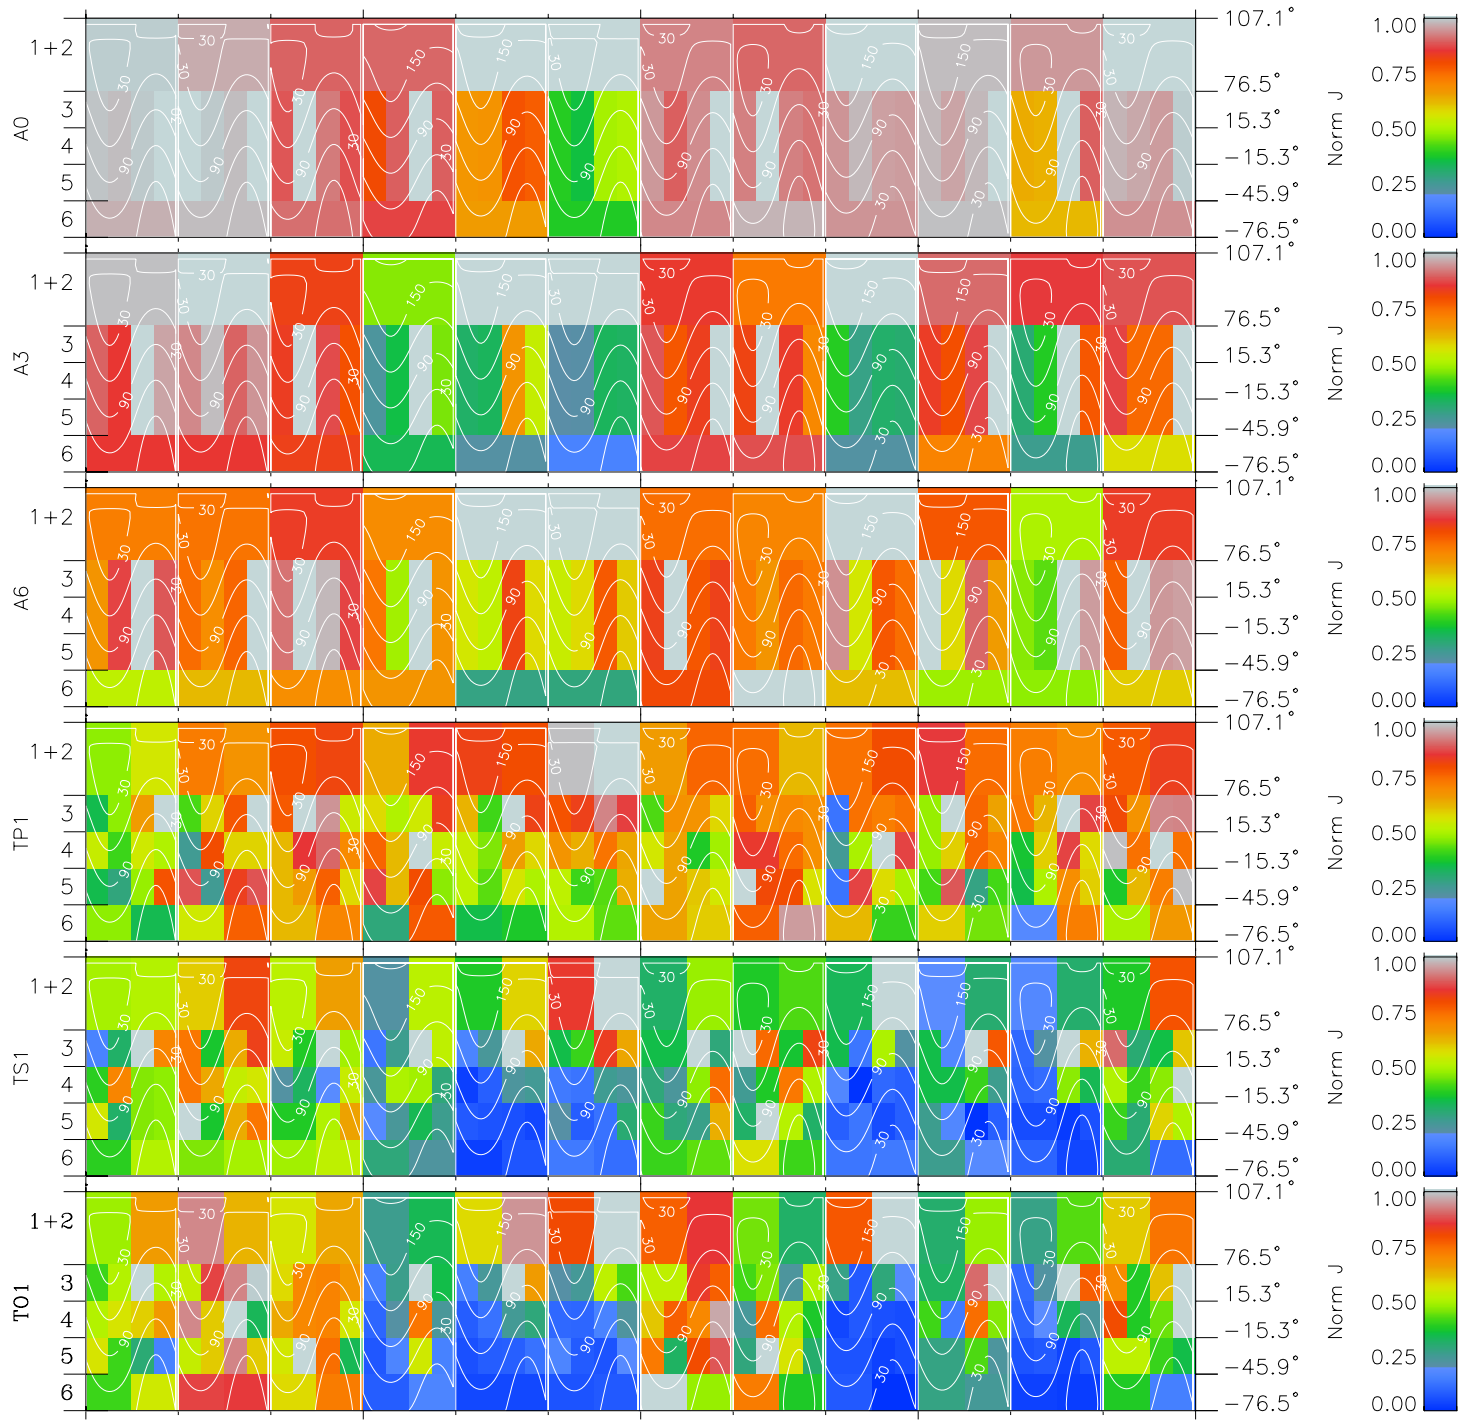

# Galileo EPD Real Time All-Sky Anisotropies 96291

Software Version: RTSKY\_NORM V 1.20  
 Data Production: 06-03-00  
 Plot Production: Fri Sep 14 18:54:58 2001  
 Color File: wondr3  
 Geofactor File: 1.1

00:00:00 1996-291	291-06	291-12	291-18	00:00:00 1996-292	
+	+	+	+	+	
-57.21	-56.57	-55.92	-55.26	-54.59	X JSE(R <sub>j</sub> )
-88.43	-88.35	-88.25	-88.14	-88.02	Y JSE(R <sub>j</sub> )
2.02	2.04	2.05	2.07	2.09	Z JSE(R <sub>j</sub> )

- ◇ = Jupiter look direction
- = Corotation look direction