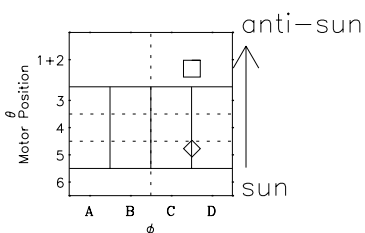

# Galileo EPD Real-Time Six-Sector 96291

Software Version: RTLINE\_R6 V 1.20  
Data Production: 06-03-00  
Plot Production: Fri Sep 14 18:56:26 2001

◇ = Jupiter look direction  
□ = Corotation look direction