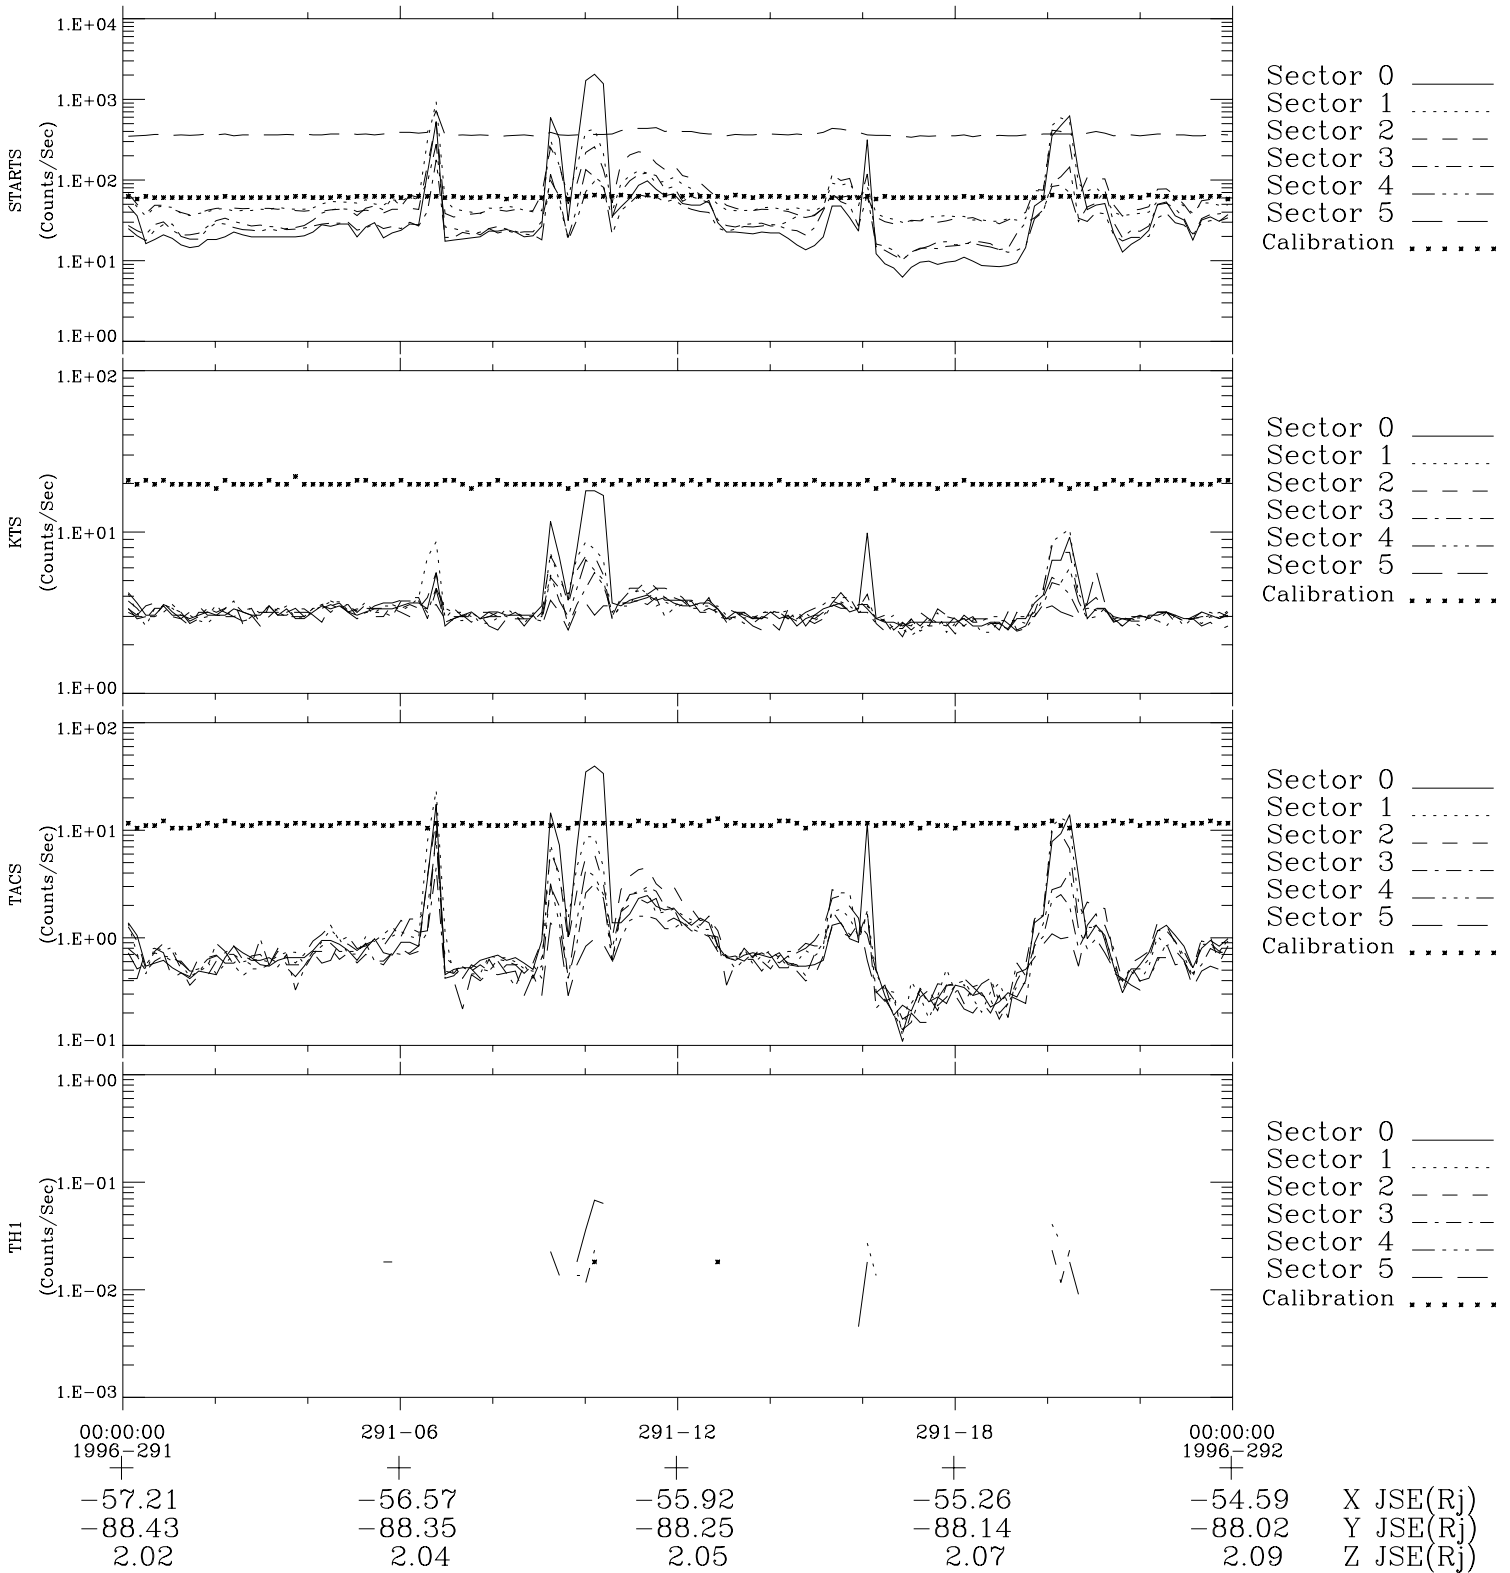

# Galileo EPD Real-Time Six-Sector 96291

Software Version: RTLINE\_R6 V 1.20  
Data Production: 06-03-00  
Plot Production: Fri Sep 14 18:56:26 2001

◇ = Jupiter look direction  
□ = Corotation look direction