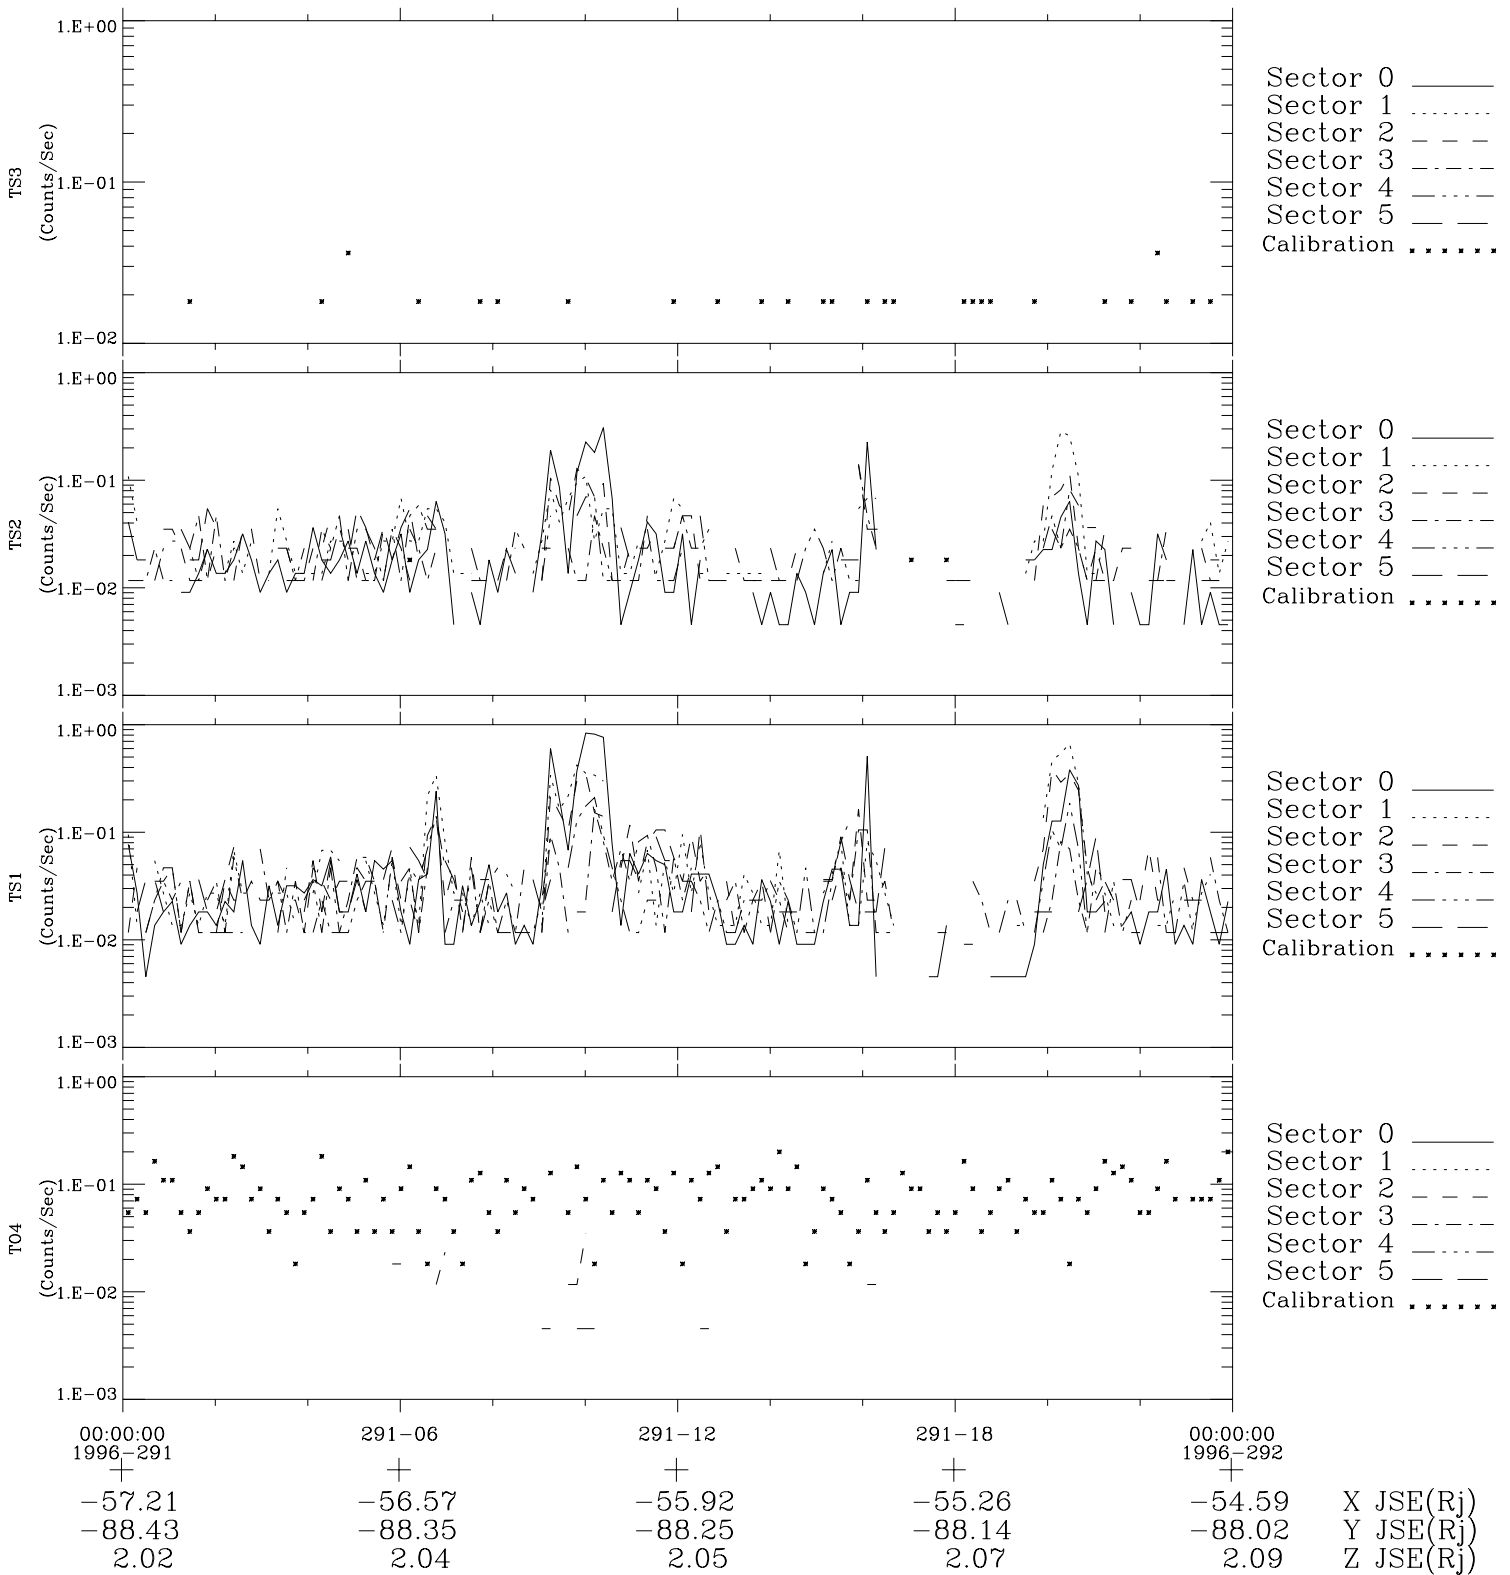

# Galileo EPD Real-Time Six-Sector 96291

Software Version: RTLINE\_R6 V 1.20  
Data Production: 06-03-00  
Plot Production: Fri Sep 14 18:56:25 2001

◇ = Jupiter look direction  
□ = Corotation look direction