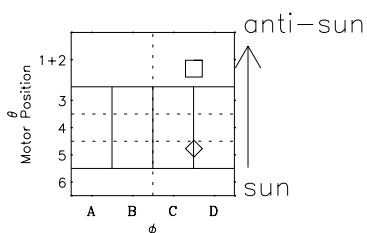

# Galileo EPD Real-Time Six-Sector 96291

Software Version: RTLINE\_R6 V 1.20  
Data Production: 06-03-00  
Plot Production: Fri Sep 14 18:56:25 2001

◇ = Jupiter look direction  
□ = Corotation look direction