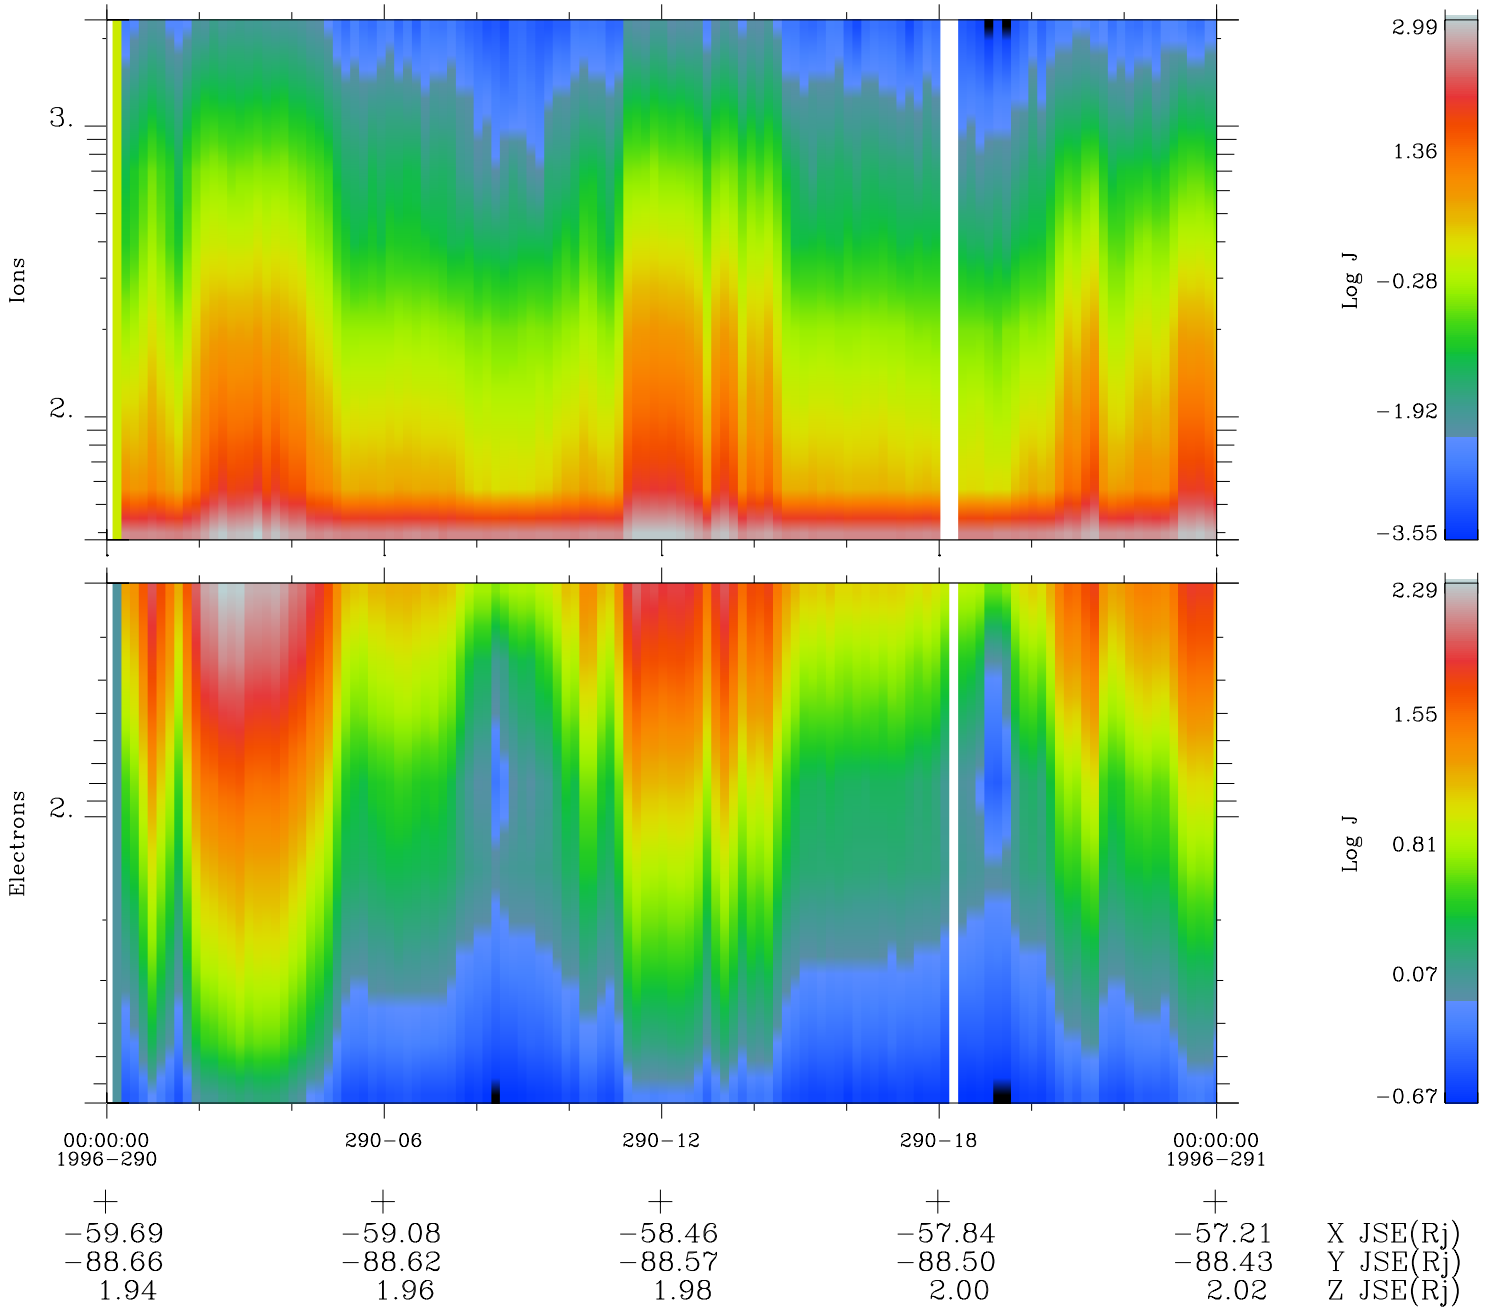

Galileo EPD Real Time Omni Spectrum 96290

Software Version: RTSPEC_OMNI V 1.20
 Data Production: 06-03-00
 Plot Production: Fri Sep 14 18:46:25 2001
 Color File: wondr3
 Geofactor File: 1.1

◇ = Jupiter look direction
 □ = Corotation look direction