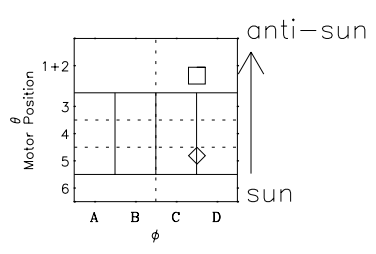

Galileo EPD Real Time Omni Spectrum 96290

Software Version: RTSPEC_OMNI V 1.20
 Data Production: 06-03-00
 Plot Production: Fri Sep 14 18:46:25 2001
 Color File: wondr3
 Geofactor File: 1.1

◇ = Jupiter look direction
 □ = Corotation look direction