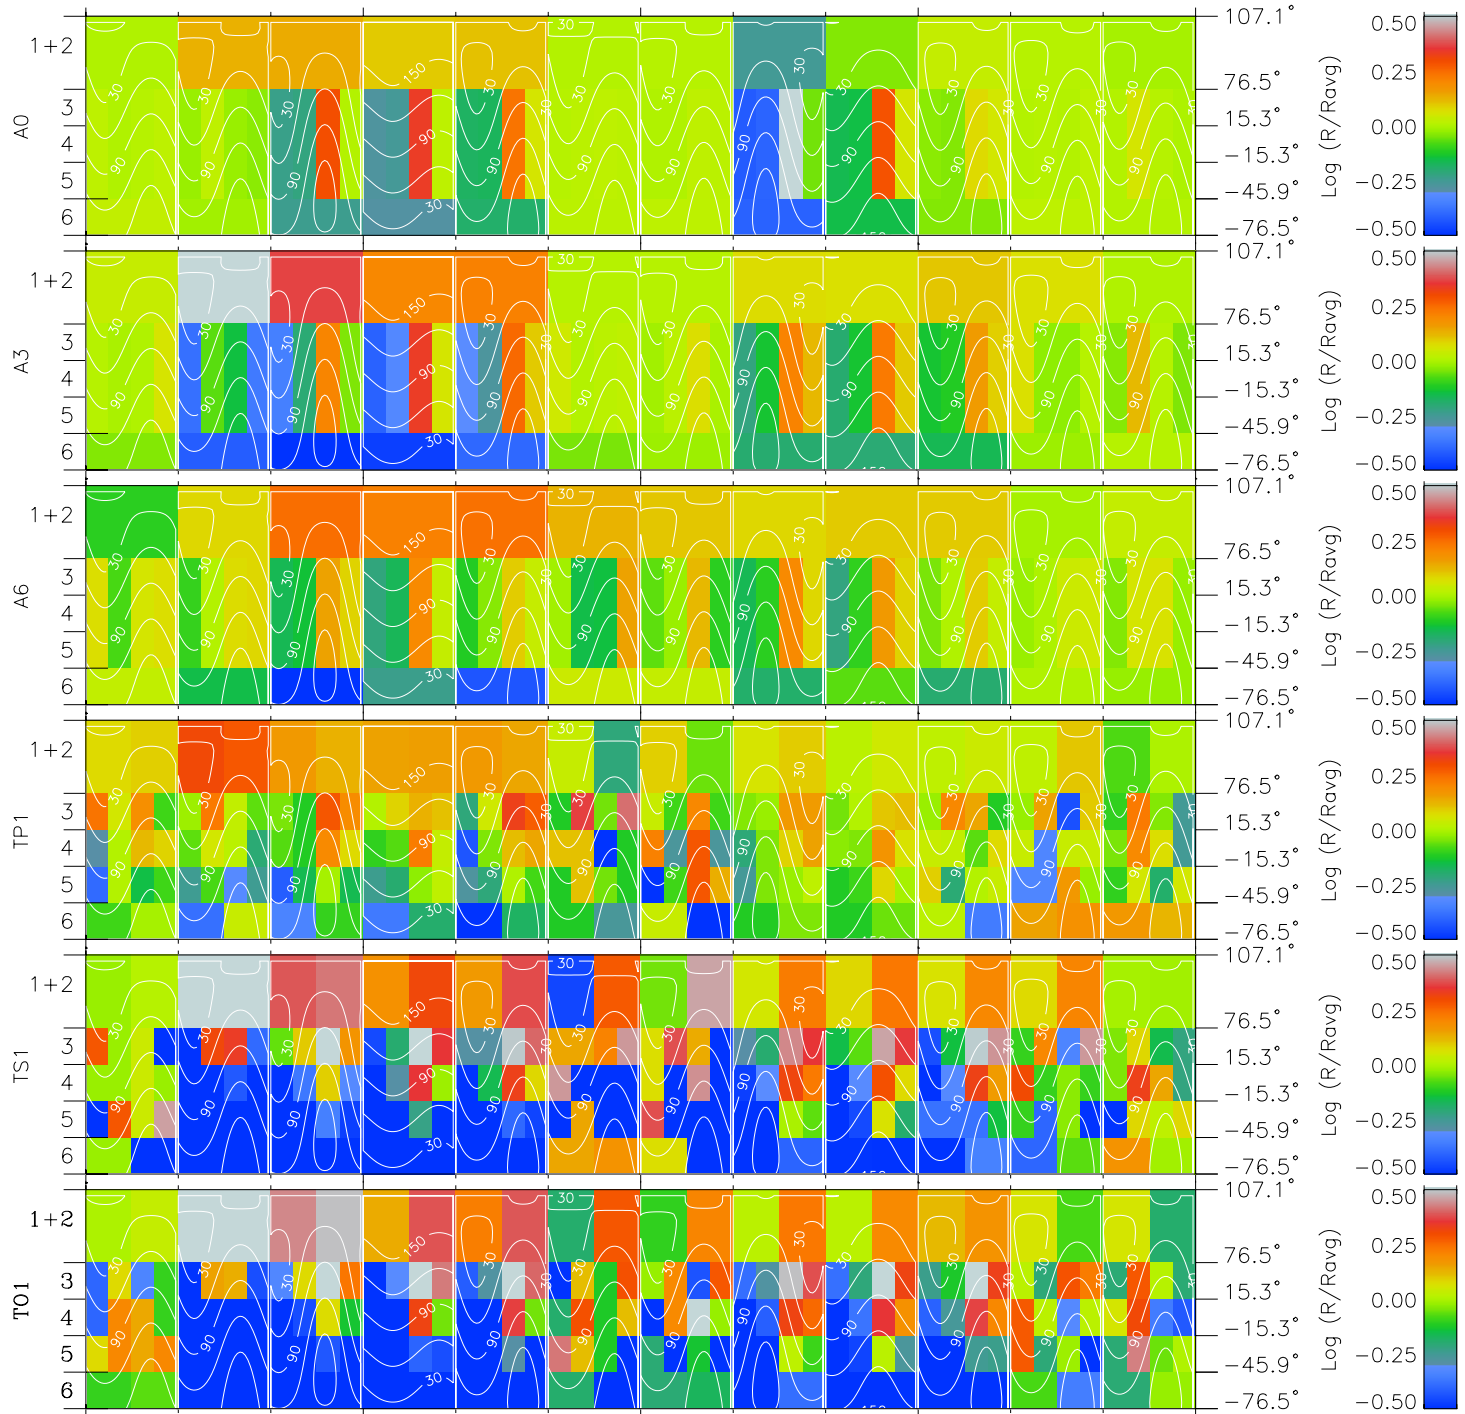

Galileo EPD Real Time All-Sky Anisotropies 96289

Software Version: RTSKY_MEAN V 1.20
Data Production: 06-03-00
Plot Production: Fri Sep 14 18:38:30 2001
Color File: wondr3
Geofactor File: 1.1

00:00:00 1996-289	289-06	289-12	289-18	00:00:00 1996-290	
+	+	+	+	+	X JSE(R _j)
-62.05	-61.47	-60.88	-60.29	-59.69	Y JSE(R _j)
-88.70	-88.71	-88.70	-88.69	-88.66	Z JSE(R _j)
1.87	1.89	1.91	1.93	1.94	

- ◇ = Jupiter look direction
- = Corotation look direction