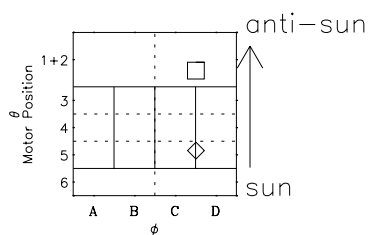

# Galileo EPD Real-Time Omni 96289

Software Version: RTLINE\_OMNI V 1.20  
Data Production: 06-03-00  
Plot Production: Fri Sep 14 18:40:15 2001

◇ = Jupiter look direction  
□ = Corotation look direction