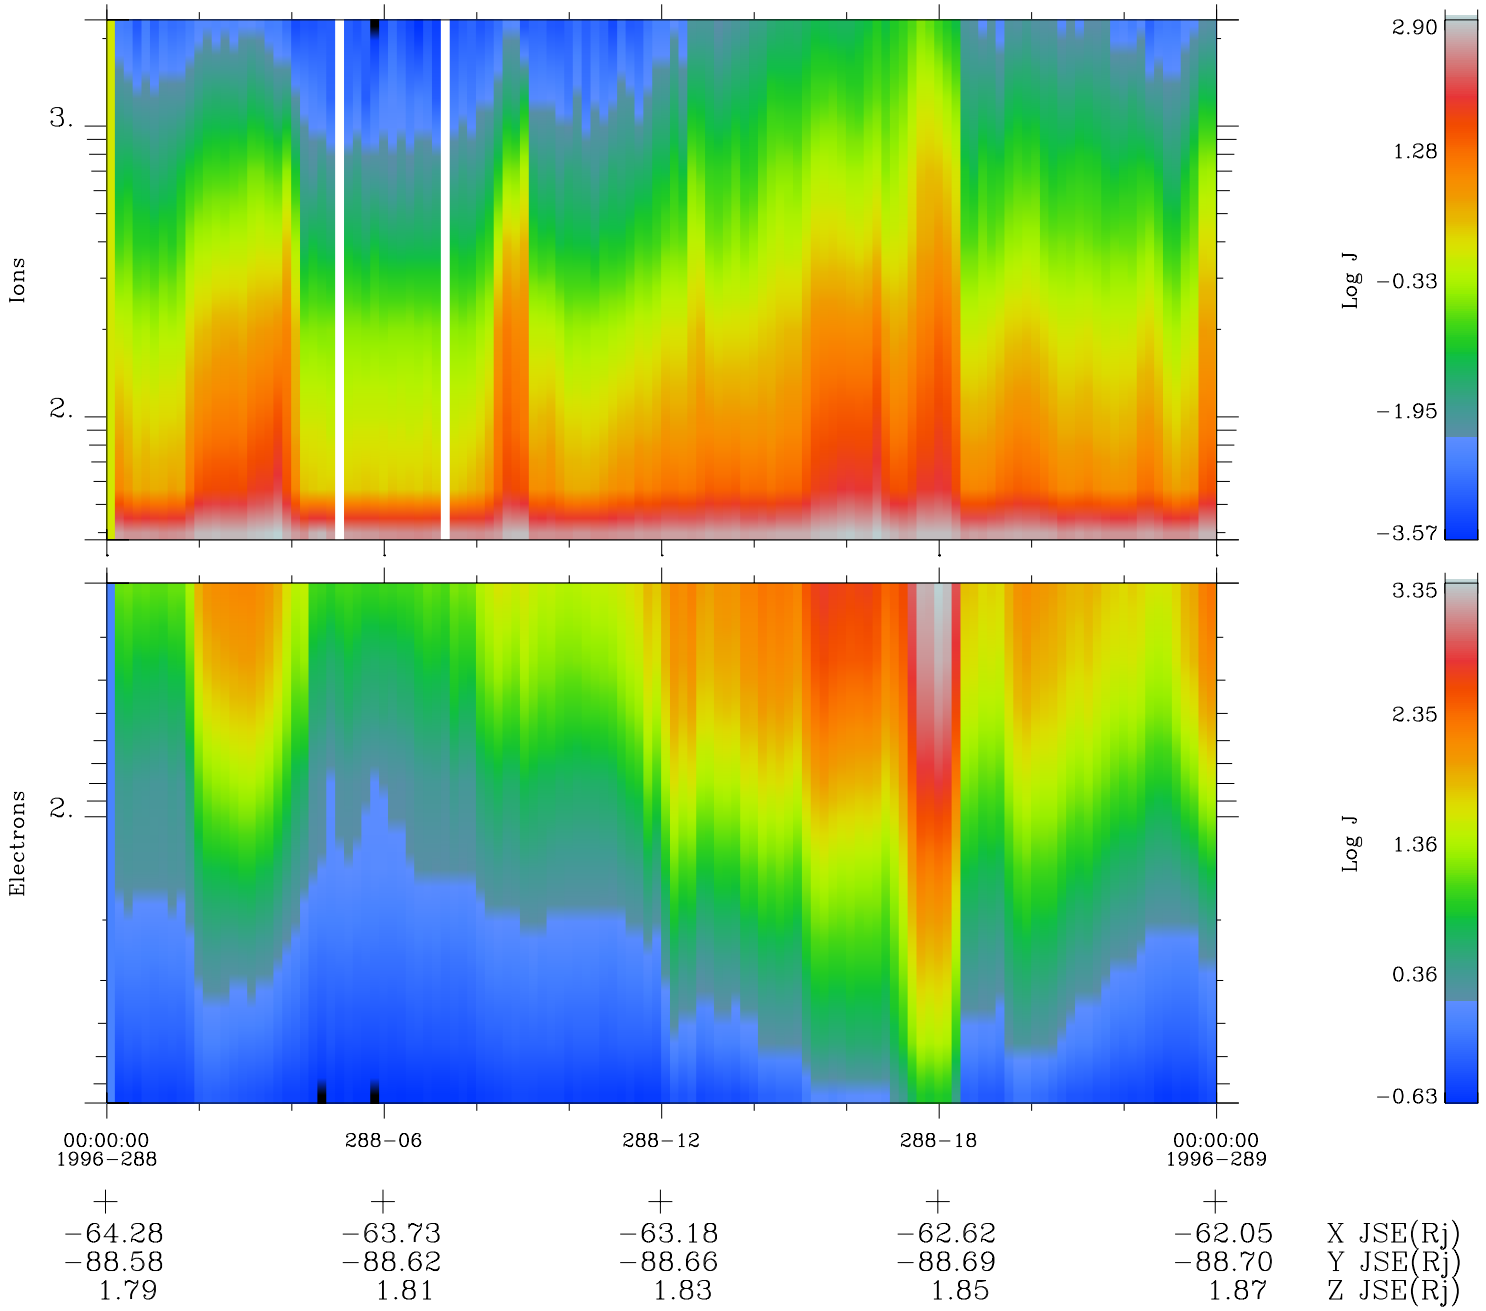

Galileo EPD Real Time Omni Spectrum 96288

Software Version: RTSPEC_OMNI V 1.20
 Data Production: 06-03-00
 Plot Production: Fri Sep 14 18:30:25 2001
 Color File: wondr3
 Geofactor File: 1.1

◇ = Jupiter look direction
 □ = Corotation look direction