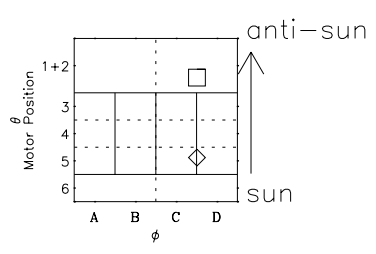

Galileo EPD Real Time Omni Spectrum 96288

Software Version: RTSPEC_OMNI V 1.20
 Data Production: 06-03-00
 Plot Production: Fri Sep 14 18:30:25 2001
 Color File: wondr3
 Geofactor File: 1.1

◇ = Jupiter look direction
 □ = Corotation look direction