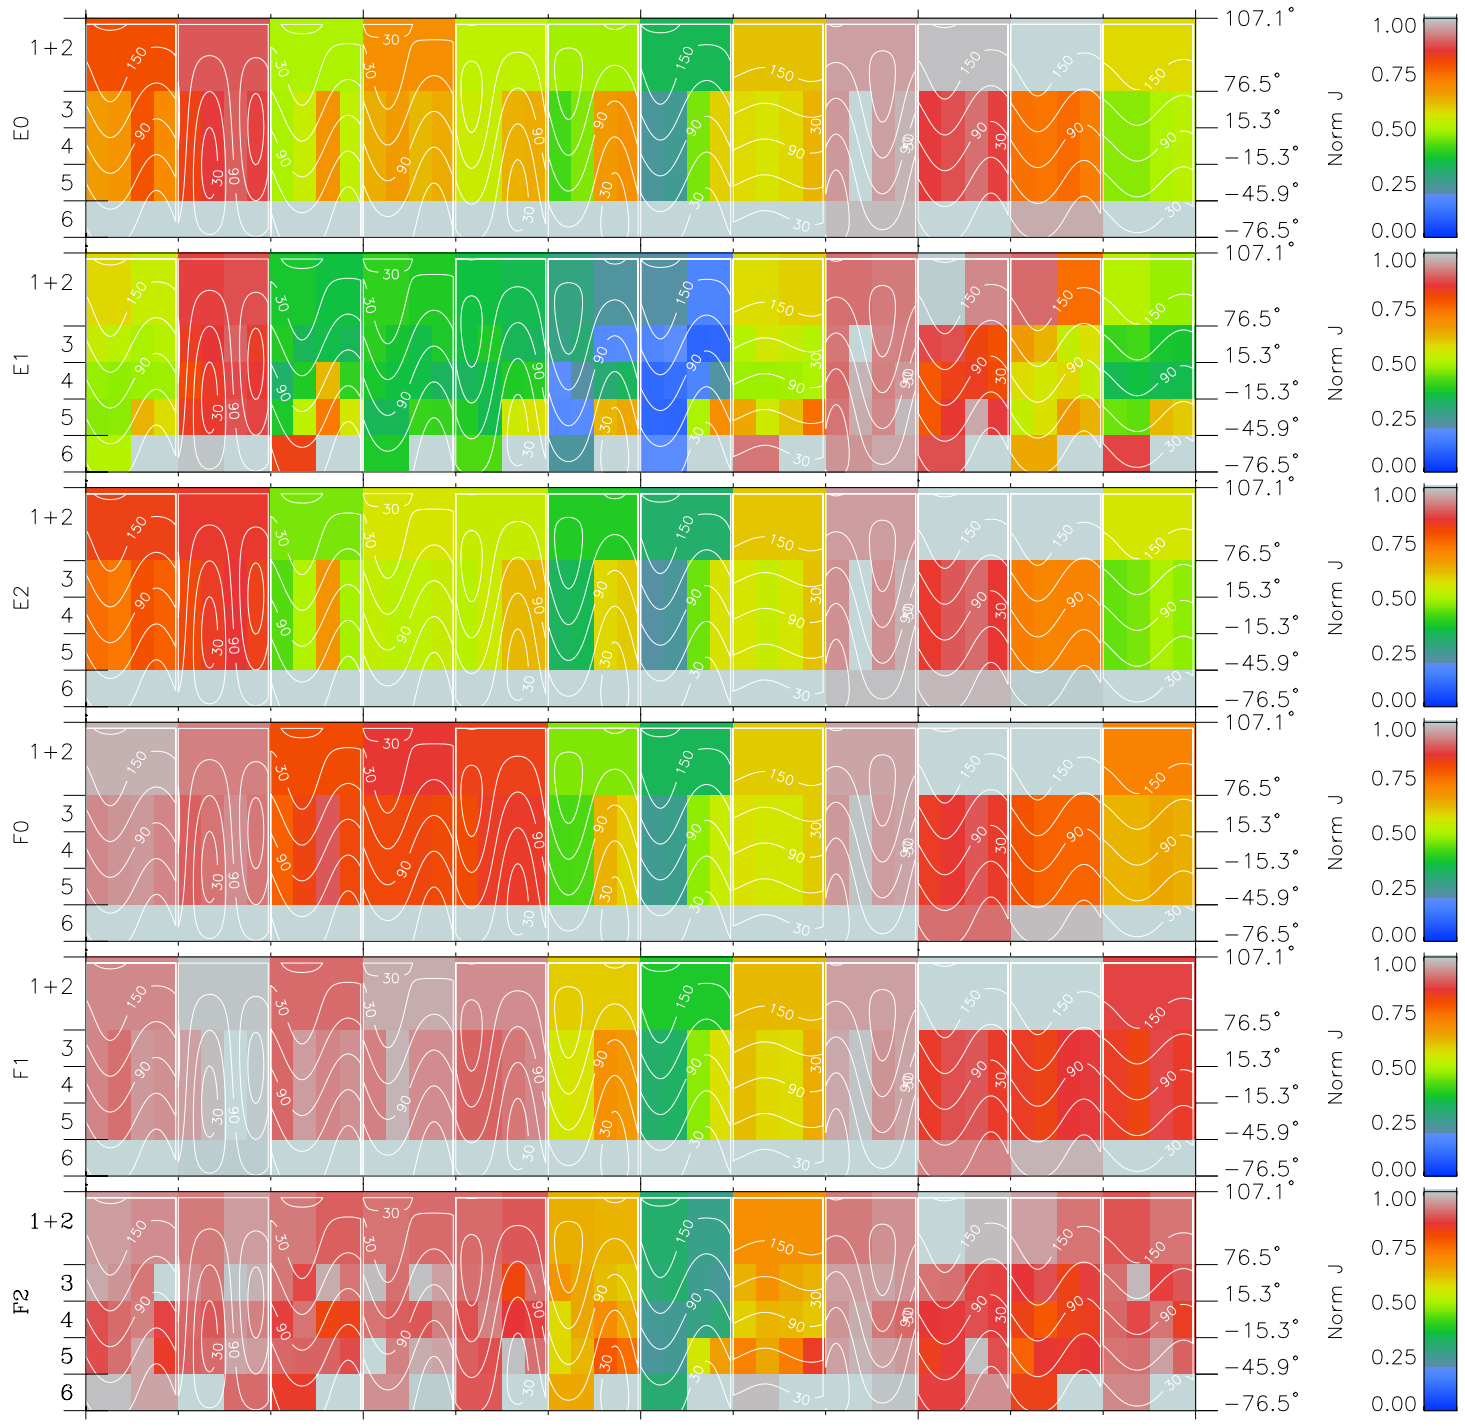

Galileo EPD Real Time All-Sky Anisotropies 96288

Software Version: RTSKY_NORM V 1.20
 Data Production: 06-03-00
 Plot Production: Fri Sep 14 18:31:08 2001
 Color File: wondr3
 Geofactor File: 1.1

| Time | 288-06 | 288-12 | 288-18 | 00:00:00 1996-289 | |
|--------|--------|--------|--------|-------------------|------------------------|
| + | + | + | + | + | X JSE(R _j) |
| -64.28 | -63.73 | -63.18 | -62.62 | -62.05 | Y JSE(R _j) |
| -88.58 | -88.62 | -88.66 | -88.69 | -88.70 | Z JSE(R _j) |
| 1.79 | 1.81 | 1.83 | 1.85 | 1.87 | |

- ◇ = Jupiter look direction
- = Corotation look direction