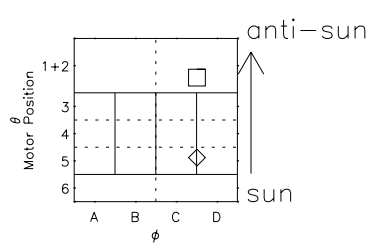

Galileo EPD Real Time All-Sky Anisotropies 96288

Software Version: RTSKY_NORM V 1.20
 Data Production: 06-03-00
 Plot Production: Fri Sep 14 18:31:08 2001
 Color File: wondr3
 Geofactor File: 1.1

| Time | 288-06 | 288-12 | 288-18 | 00:00:00 1996-289 | |
|--------|--------|--------|--------|-------------------|------------------------|
| + | + | + | + | + | X JSE(R _j) |
| -64.28 | -63.73 | -63.18 | -62.62 | -62.05 | Y JSE(R _j) |
| -88.58 | -88.62 | -88.66 | -88.69 | -88.70 | Z JSE(R _j) |
| 1.79 | 1.81 | 1.83 | 1.85 | 1.87 | |

- ◇ = Jupiter look direction
- = Corotation look direction