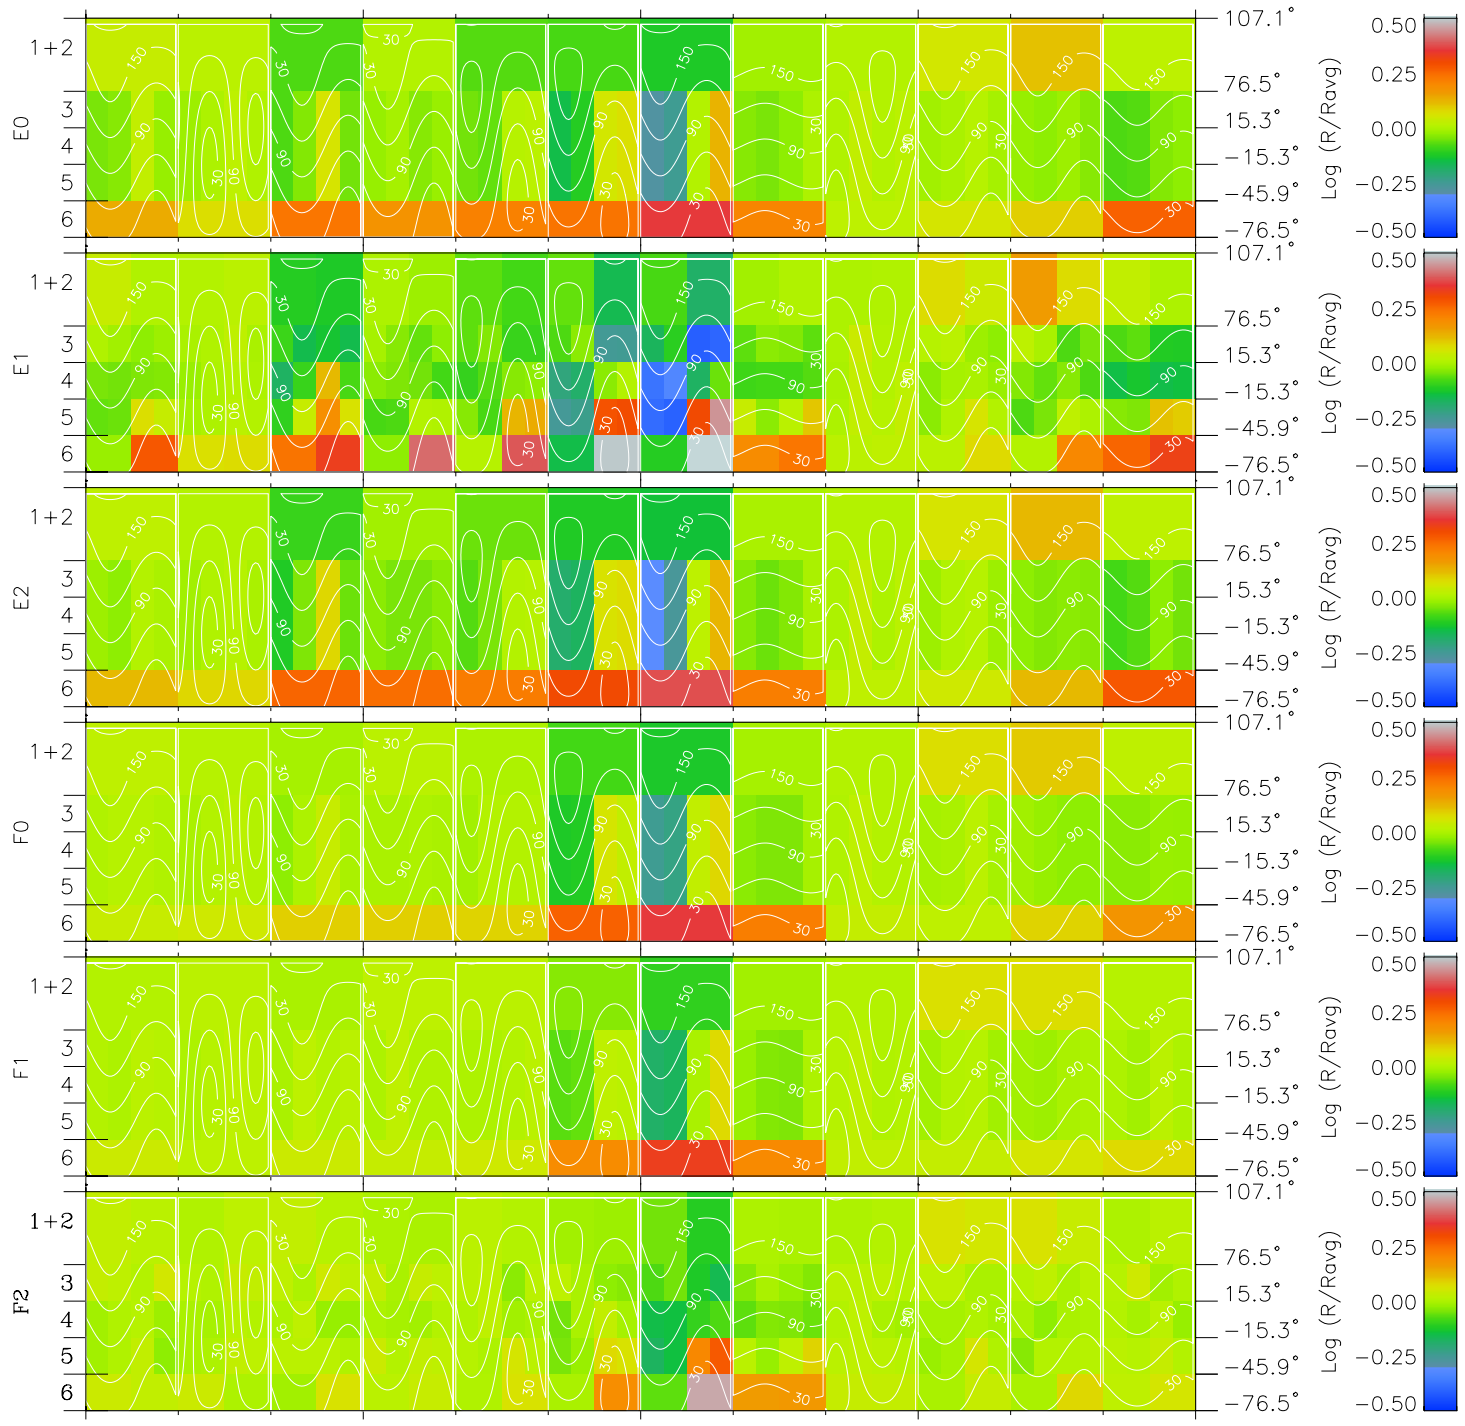

Galileo EPD Real Time All-Sky Anisotropies 96288

Software Version: RTSKY_MEAN V 1.20
 Data Production: 06-03-00
 Plot Production: Fri Sep 14 18:30:40 2001
 Color File: wondr3
 Geofactor File: 1.1

00:00:00 1996-288	288-06	288-12	288-18	00:00:00 1996-289	
+	+	+	+	+	X JSE(R _j)
-64.28	-63.73	-63.18	-62.62	-62.05	Y JSE(R _j)
-88.58	-88.62	-88.66	-88.69	-88.70	Z JSE(R _j)
1.79	1.81	1.83	1.85	1.87	

- ◇ = Jupiter look direction
- = Corotation look direction