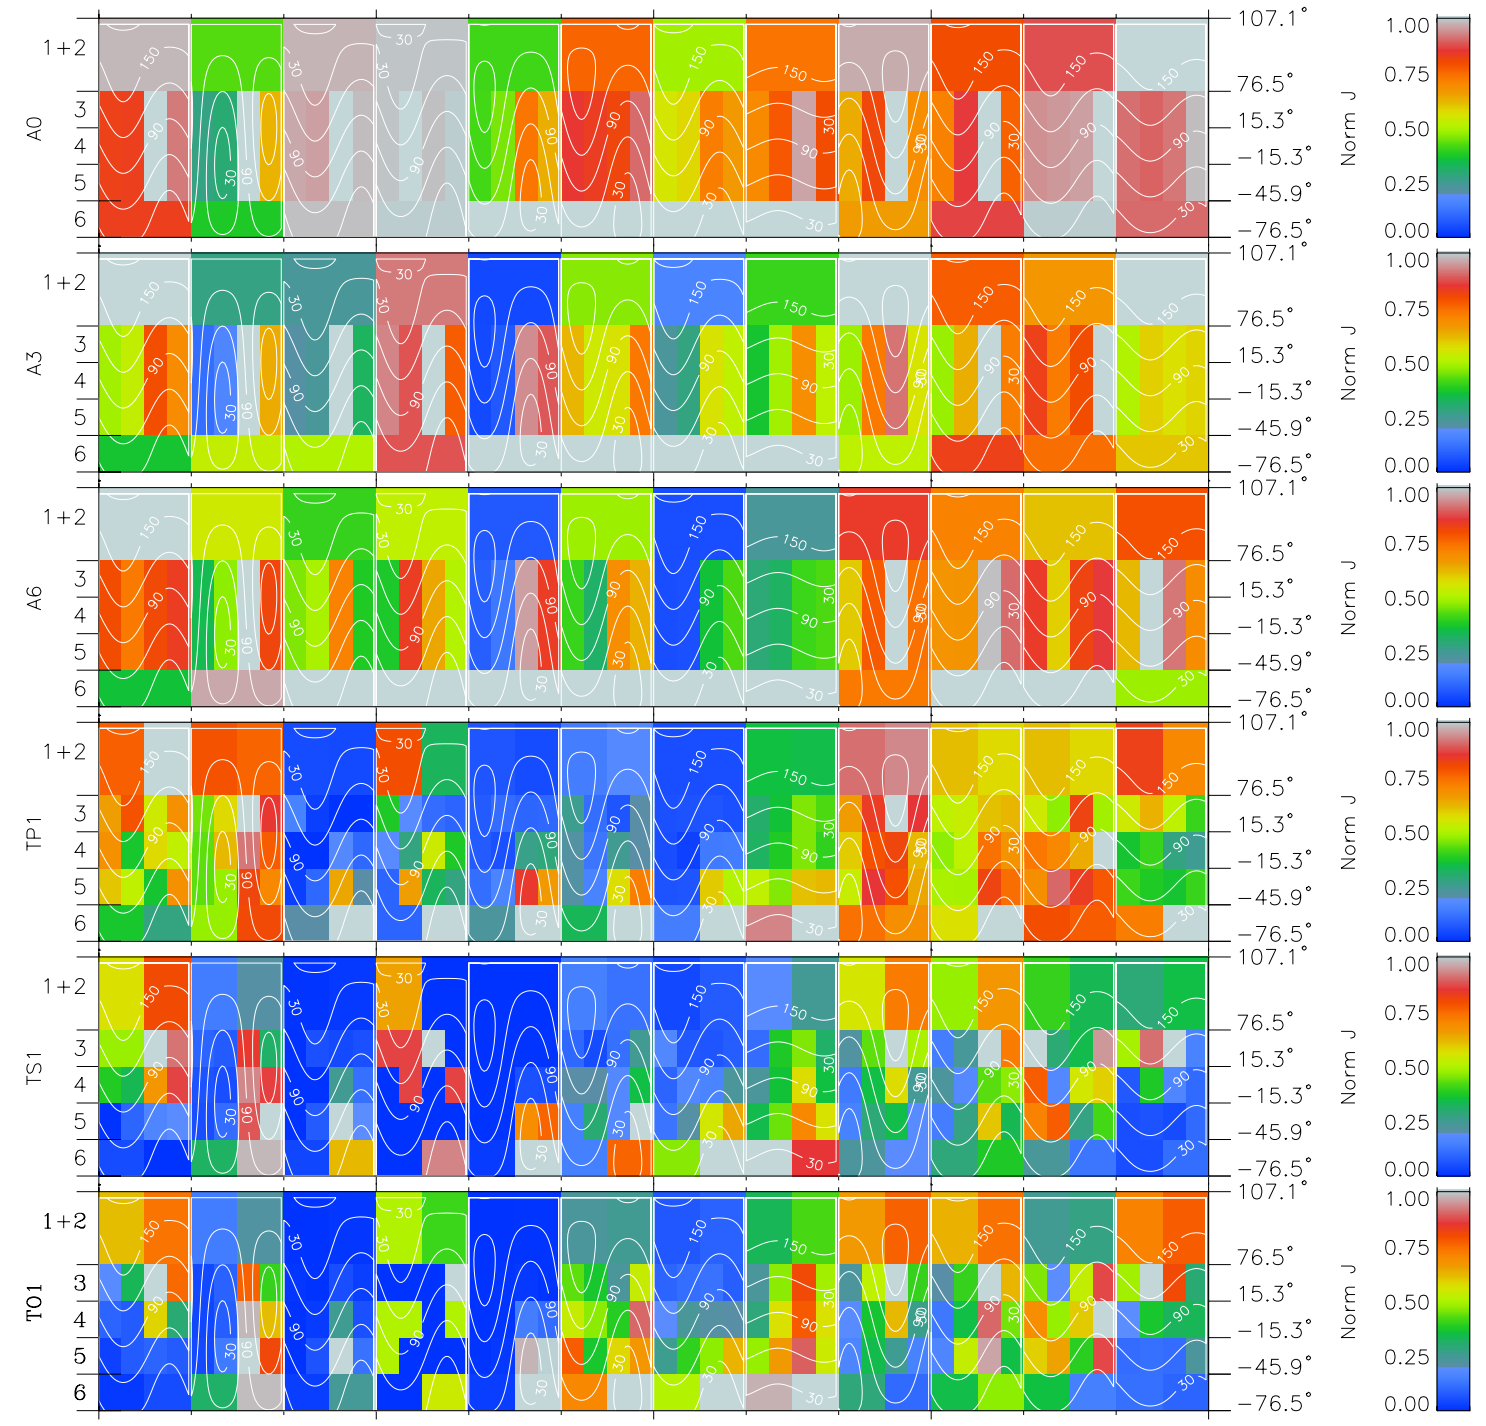

Galileo EPD Real Time All-Sky Anisotropies 96288

Software Version: RTSKY_NORM V 1.20
 Data Production: 06-03-00
 Plot Production: Fri Sep 14 18:31:01 2001
 Color File: wondr3
 Geofactor File: 1.1

00:00:00 1996-288	288-06	288-12	288-18	00:00:00 1996-289	
+	+	+	+	+	
-64.28	-63.73	-63.18	-62.62	-62.05	X JSE(R _j)
-88.58	-88.62	-88.66	-88.69	-88.70	Y JSE(R _j)
1.79	1.81	1.83	1.85	1.87	Z JSE(R _j)

- ◇ = Jupiter look direction
- = Corotation look direction