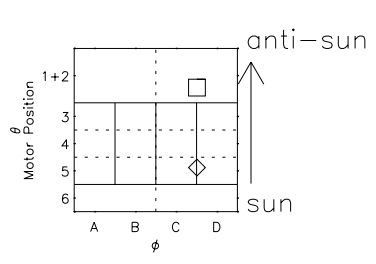

Galileo EPD Real Time All-Sky Anisotropies 96288

Software Version: RTSKY_NORM V 1.20
 Data Production: 06-03-00
 Plot Production: Fri Sep 14 18:31:01 2001
 Color File: wondr3
 Geofactor File: 1.1

00:00:00 1996-288	288-06	288-12	288-18	00:00:00 1996-289	
+	+	+	+	+	
-64.28	-63.73	-63.18	-62.62	-62.05	X JSE(R _j)
-88.58	-88.62	-88.66	-88.69	-88.70	Y JSE(R _j)
1.79	1.81	1.83	1.85	1.87	Z JSE(R _j)

- ◇ = Jupiter look direction
- = Corotation look direction