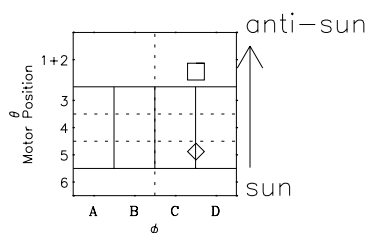

Galileo EPD Real-Time Omni 96288

Software Version: RTLINE_OMNI V 1.20
Data Production: 06-03-00
Plot Production: Fri Sep 14 18:32:21 2001

- ◇ = Jupiter look direction
- = Corotation look direction