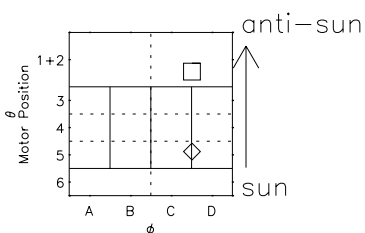

# Galileo EPD Real Elevation Anisotropies 96288

Software Version: RTELEV\_FLUX V 1.20  
Data Production: 06-03-00  
Plot Production: Fri Sep 14 18:31:31 2001  
Color File: wondr3  
Geofactor File: 1.1

00:00:00 1996-288	288-06	288-12	288-18	00:00:00 1996-289	
+	+	+	+	+	
-64.28	-63.73	-63.18	-62.62	-62.05	X JSE(R <sub>j</sub> )
-88.58	-88.62	-88.66	-88.69	-88.70	Y JSE(R <sub>j</sub> )
1.79	1.81	1.83	1.85	1.87	Z JSE(R <sub>j</sub> )

- ◇ = Jupiter look direction
- = Corotation look direction