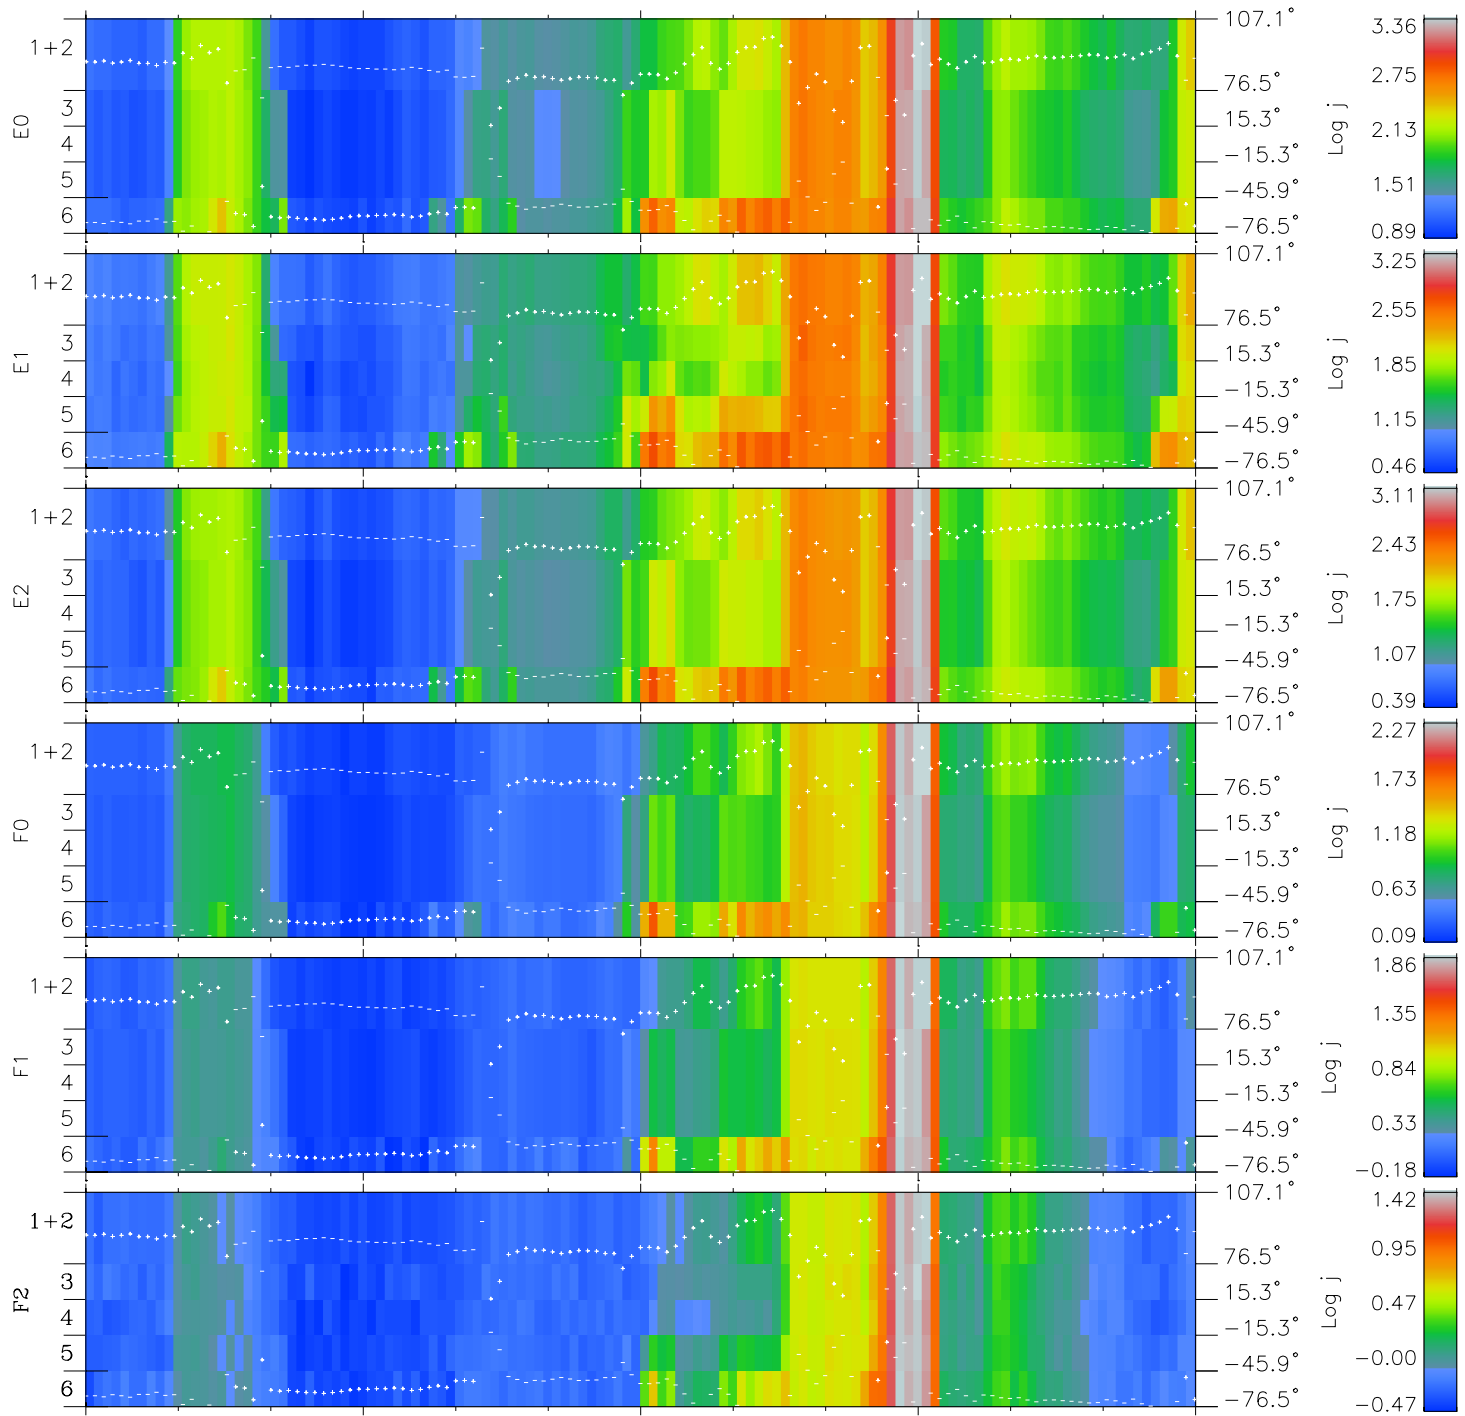

# Galileo EPD Real Elevation Anisotropies 96288

Software Version: RTELEV\_FLUX V 1.20  
Data Production: 06-03-00  
Plot Production: Fri Sep 14 18:31:31 2001  
Color File: wondr3  
Geofactor File: 1.1

00:00:00 1996-288	288-06	288-12	288-18	00:00:00 1996-289	
+	+	+	+	+	
-64.28	-63.73	-63.18	-62.62	-62.05	X JSE(R <sub>j</sub> )
-88.58	-88.62	-88.66	-88.69	-88.70	Y JSE(R <sub>j</sub> )
1.79	1.81	1.83	1.85	1.87	Z JSE(R <sub>j</sub> )

- ◇ = Jupiter look direction
- = Corotation look direction