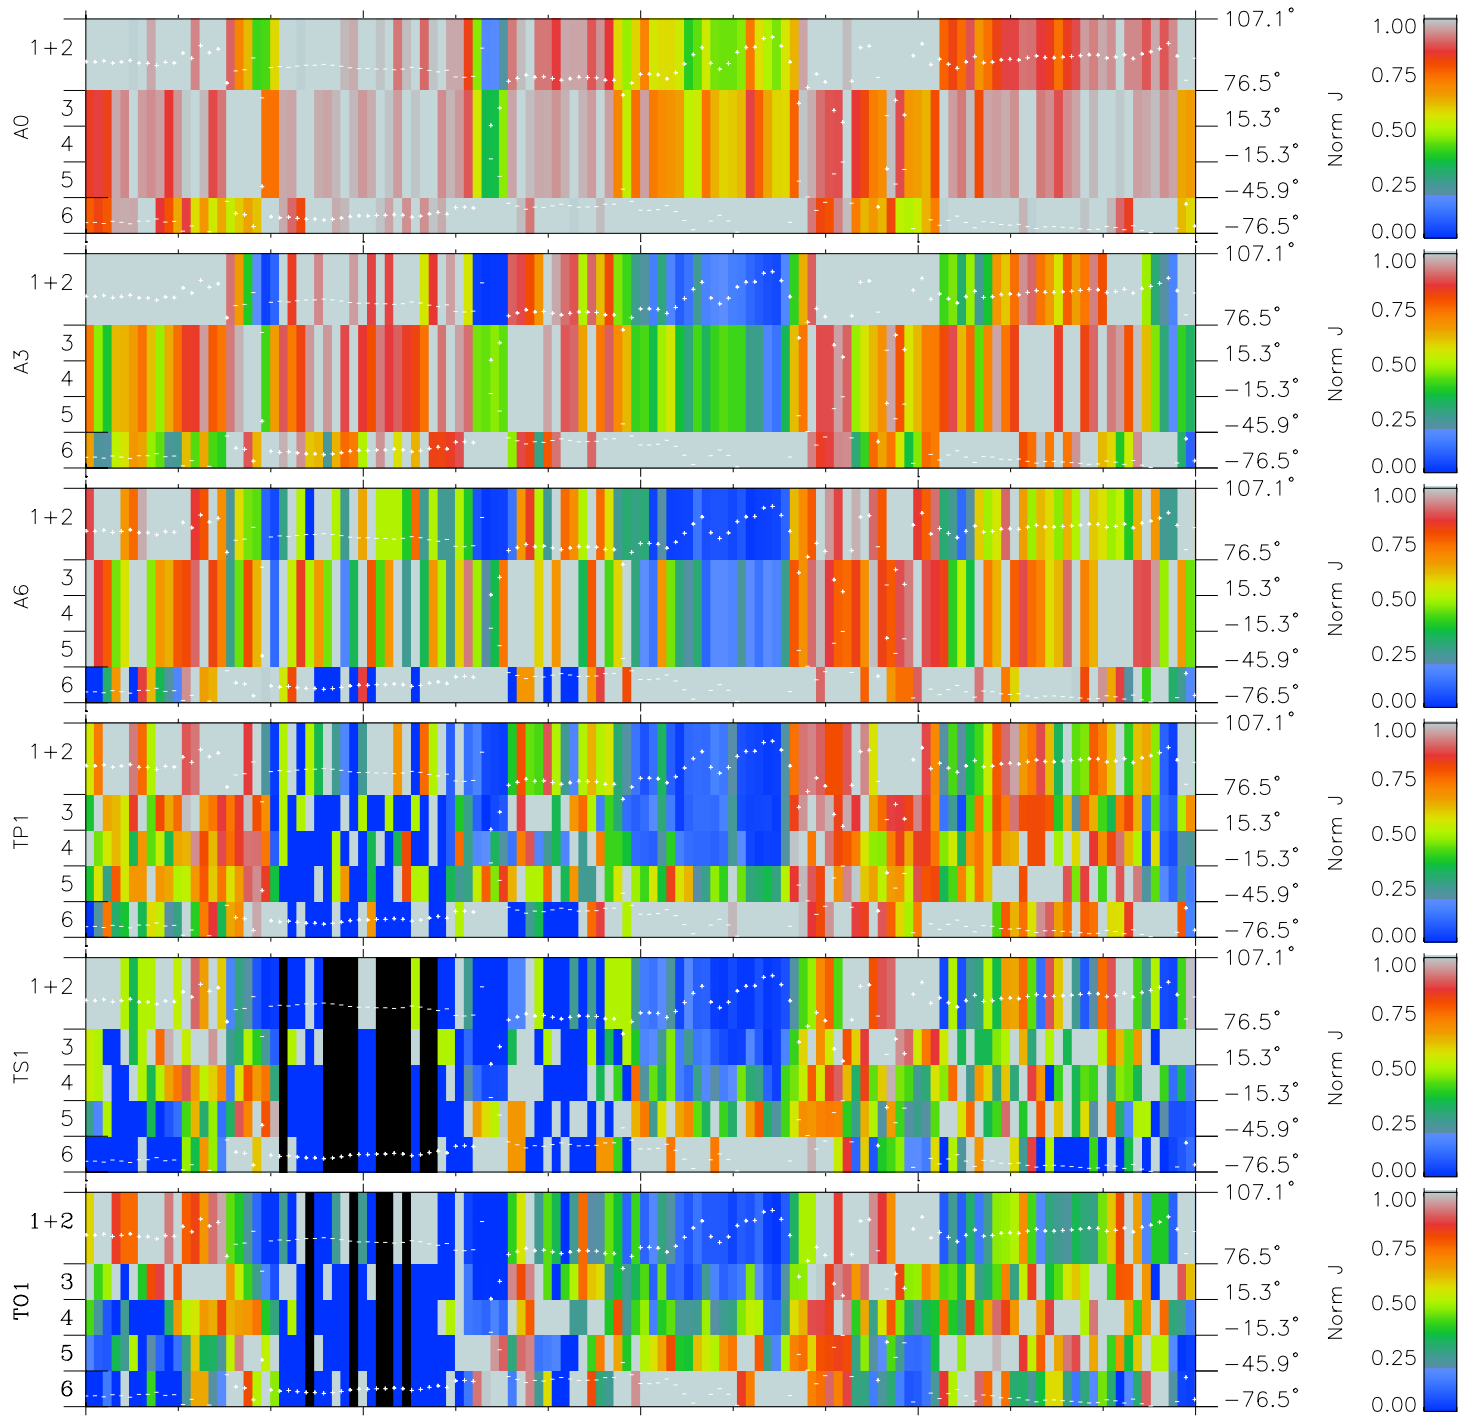

# Galileo EPD Real Elevation Anisotropies 96288

Software Version: RTELEV\_NORM V 1.20  
 Data Production: 06-03-00  
 Plot Production: Fri Sep 14 18:31:37 2001  
 Color File: wondr3  
 Geofactor File: 1.1

00:00:00 1996-288	288-06	288-12	288-18	00:00:00 1996-289	
+	+	+	+	+	
-64.28	-63.73	-63.18	-62.62	-62.05	X JSE(R <sub>j</sub> )
-88.58	-88.62	-88.66	-88.69	-88.70	Y JSE(R <sub>j</sub> )
1.79	1.81	1.83	1.85	1.87	Z JSE(R <sub>j</sub> )

- ◇ = Jupiter look direction
- = Corotation look direction