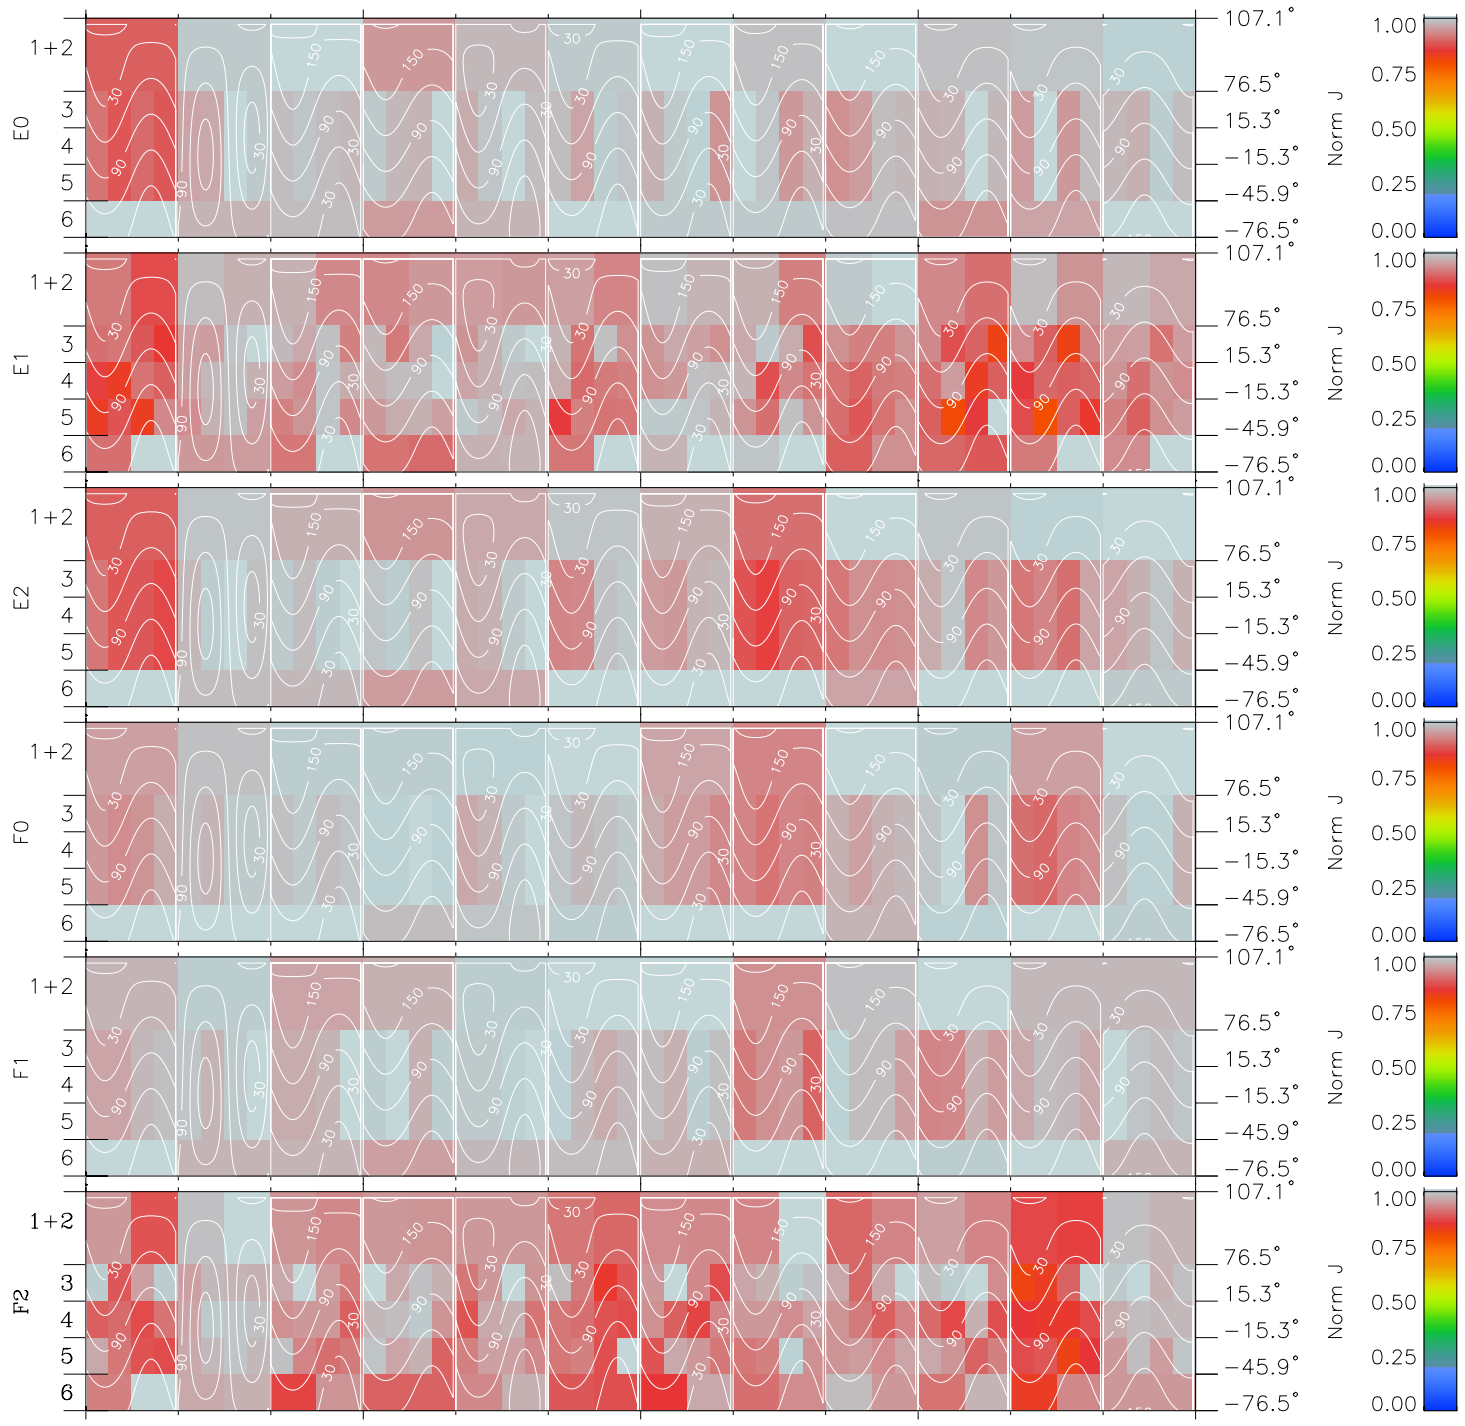

Galileo EPD Real Time All-Sky Anisotropies 96287

Software Version: RTSKY_NORM V 1.20
 Data Production: 06-03-00
 Plot Production: Fri Sep 14 18:23:03 2001
 Color File: wondr3
 Geofactor File: 1.1

00:00:00 1996-287	287-06	287-12	287-18	00:00:00 1996-288	
+	+	+	+	+	
-66.38	-65.87	-65.35	-64.82	-64.28	X JSE(R _j)
-88.28	-88.37	-88.45	-88.52	-88.58	Y JSE(R _j)
1.70	1.72	1.74	1.77	1.79	Z JSE(R _j)

- ◇ = Jupiter look direction
- = Corotation look direction