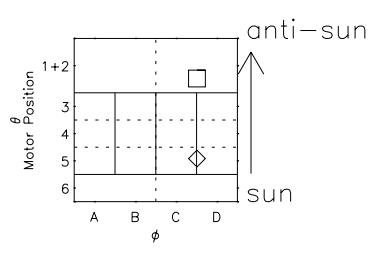

Galileo EPD Real Time All-Sky Anisotropies 96287

Software Version: RTSKY_NORM V 1.20
 Data Production: 06-03-00
 Plot Production: Fri Sep 14 18:23:03 2001
 Color File: wondr3
 Geofactor File: 1.1

00:00:00 1996-287	287-06	287-12	287-18	00:00:00 1996-288	
+	+	+	+	+	
-66.38	-65.87	-65.35	-64.82	-64.28	X JSE(R _j)
-88.28	-88.37	-88.45	-88.52	-88.58	Y JSE(R _j)
1.70	1.72	1.74	1.77	1.79	Z JSE(R _j)

- ◇ = Jupiter look direction
- = Corotation look direction