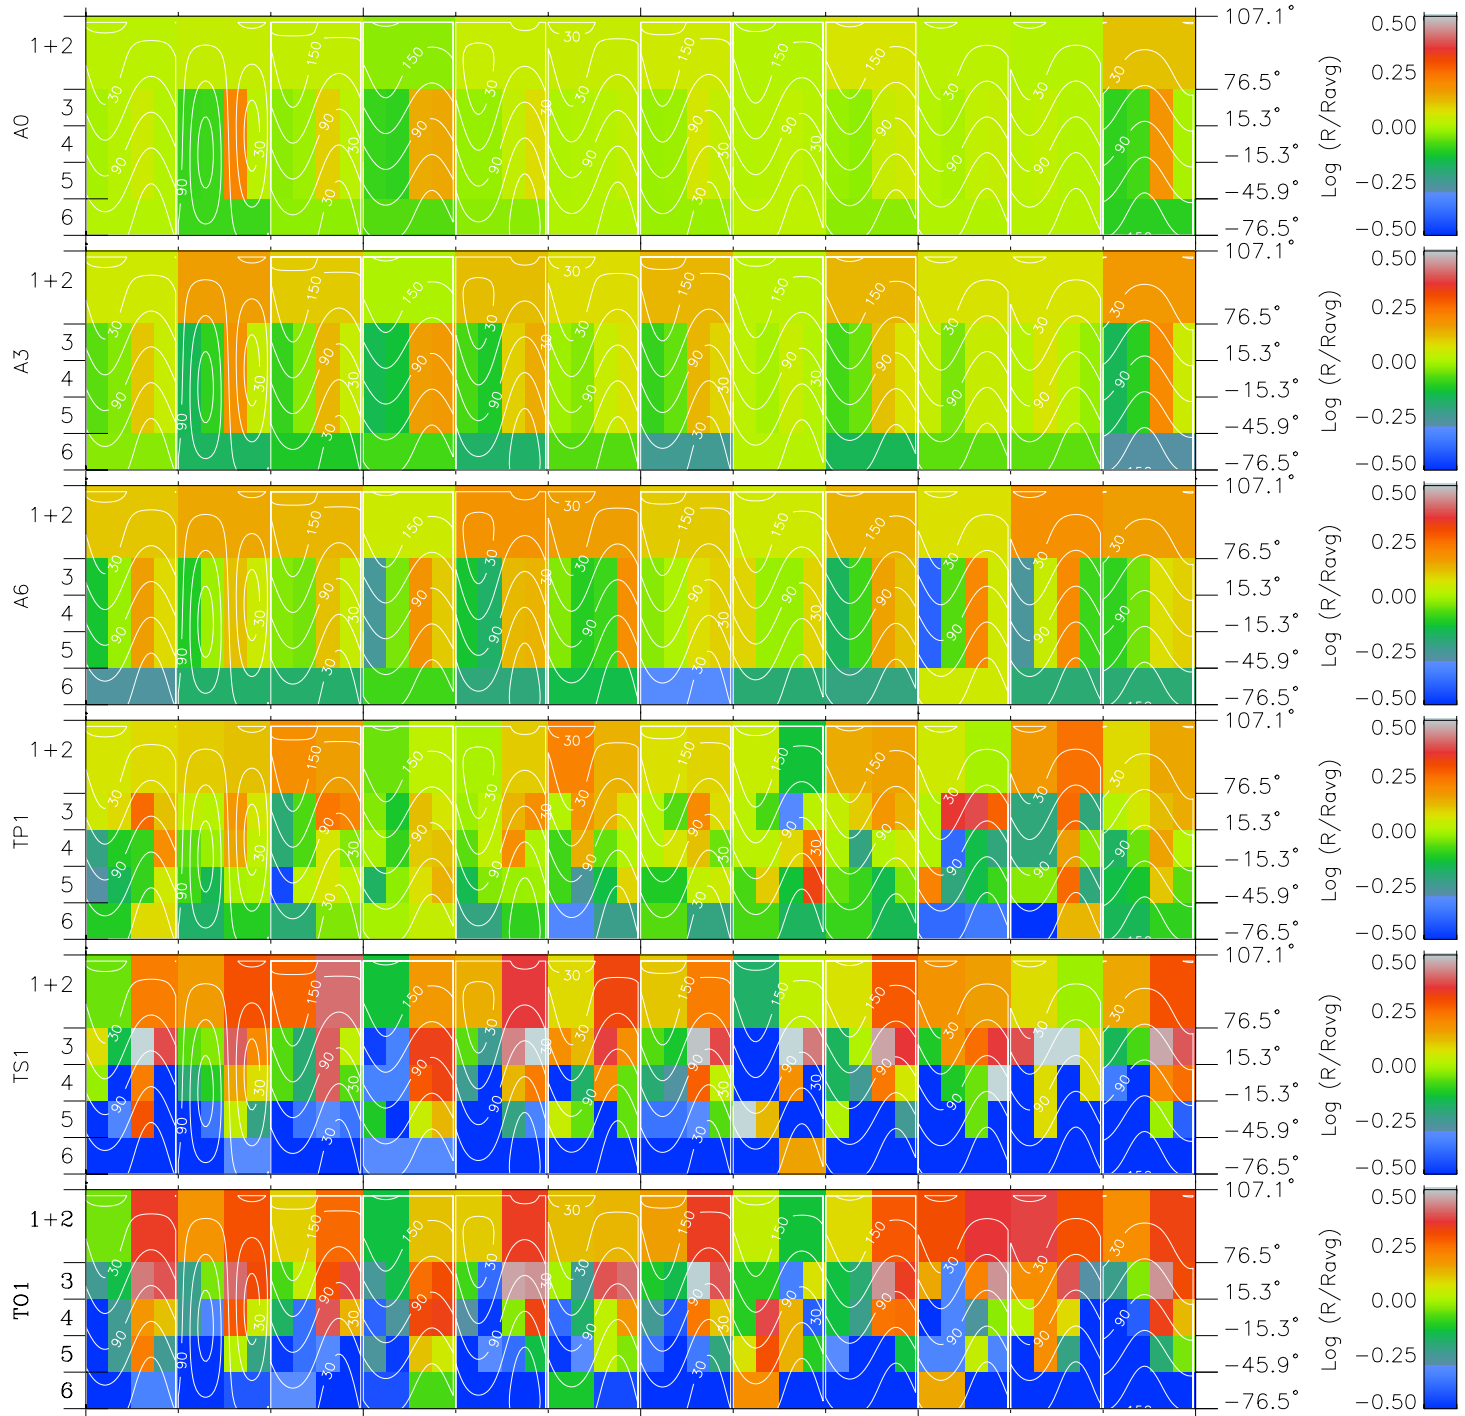

Galileo EPD Real Time All-Sky Anisotropies 96287

Software Version: RTSKY_MEAN V 1.20
Data Production: 06-03-00
Plot Production: Fri Sep 14 18:22:28 2001
Color File: wondr3
Geofactor File: 1.1

00:00:00 1996-287	287-06	287-12	287-18	00:00:00 1996-288	X JSE(R _j)
+	+	+	+	+	
-66.38	-65.87	-65.35	-64.82	-64.28	Y JSE(R _j)
-88.28	-88.37	-88.45	-88.52	-88.58	Z JSE(R _j)
1.70	1.72	1.74	1.77	1.79	

- ◇ = Jupiter look direction
- = Corotation look direction