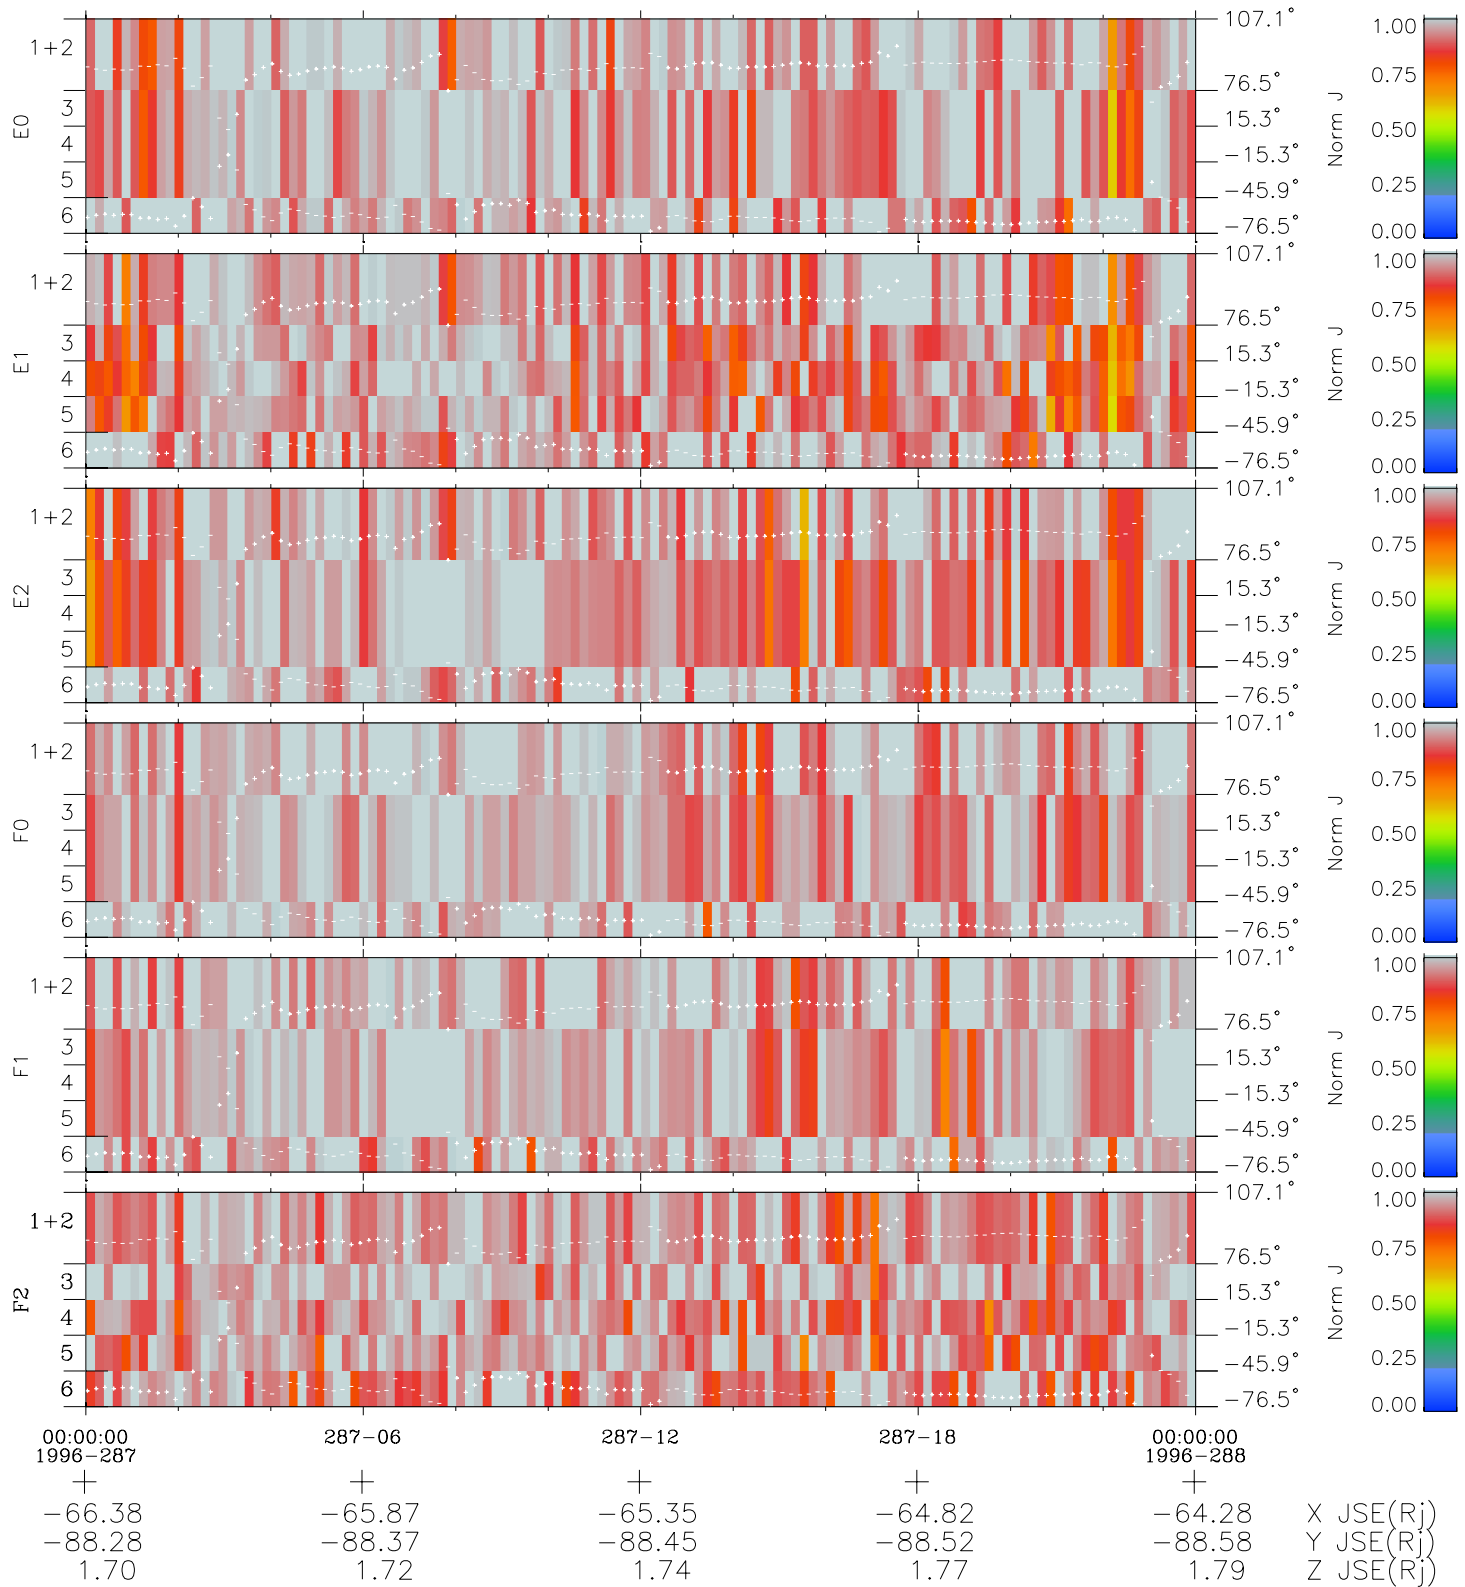

Galileo EPD Real Elevation Anisotropies 96287

Software Version: RTELEV_NORM V 1.20
Data Production: 06-03-00
Plot Production: Fri Sep 14 18:23:37 2001
Color File: wondr3
Geofactor File: 1.1

- ◇ = Jupiter look direction
- = Corotation look direction