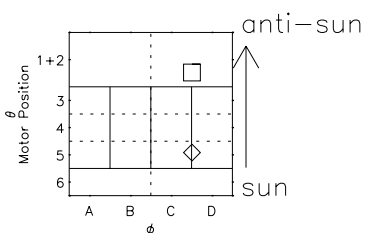

Galileo EPD Real Elevation Anisotropies 96287

Software Version: RTELEV_NORM V 1.20
Data Production: 06-03-00
Plot Production: Fri Sep 14 18:23:37 2001
Color File: wondr3
Geofactor File: 1.1

- ◇ = Jupiter look direction
- = Corotation look direction