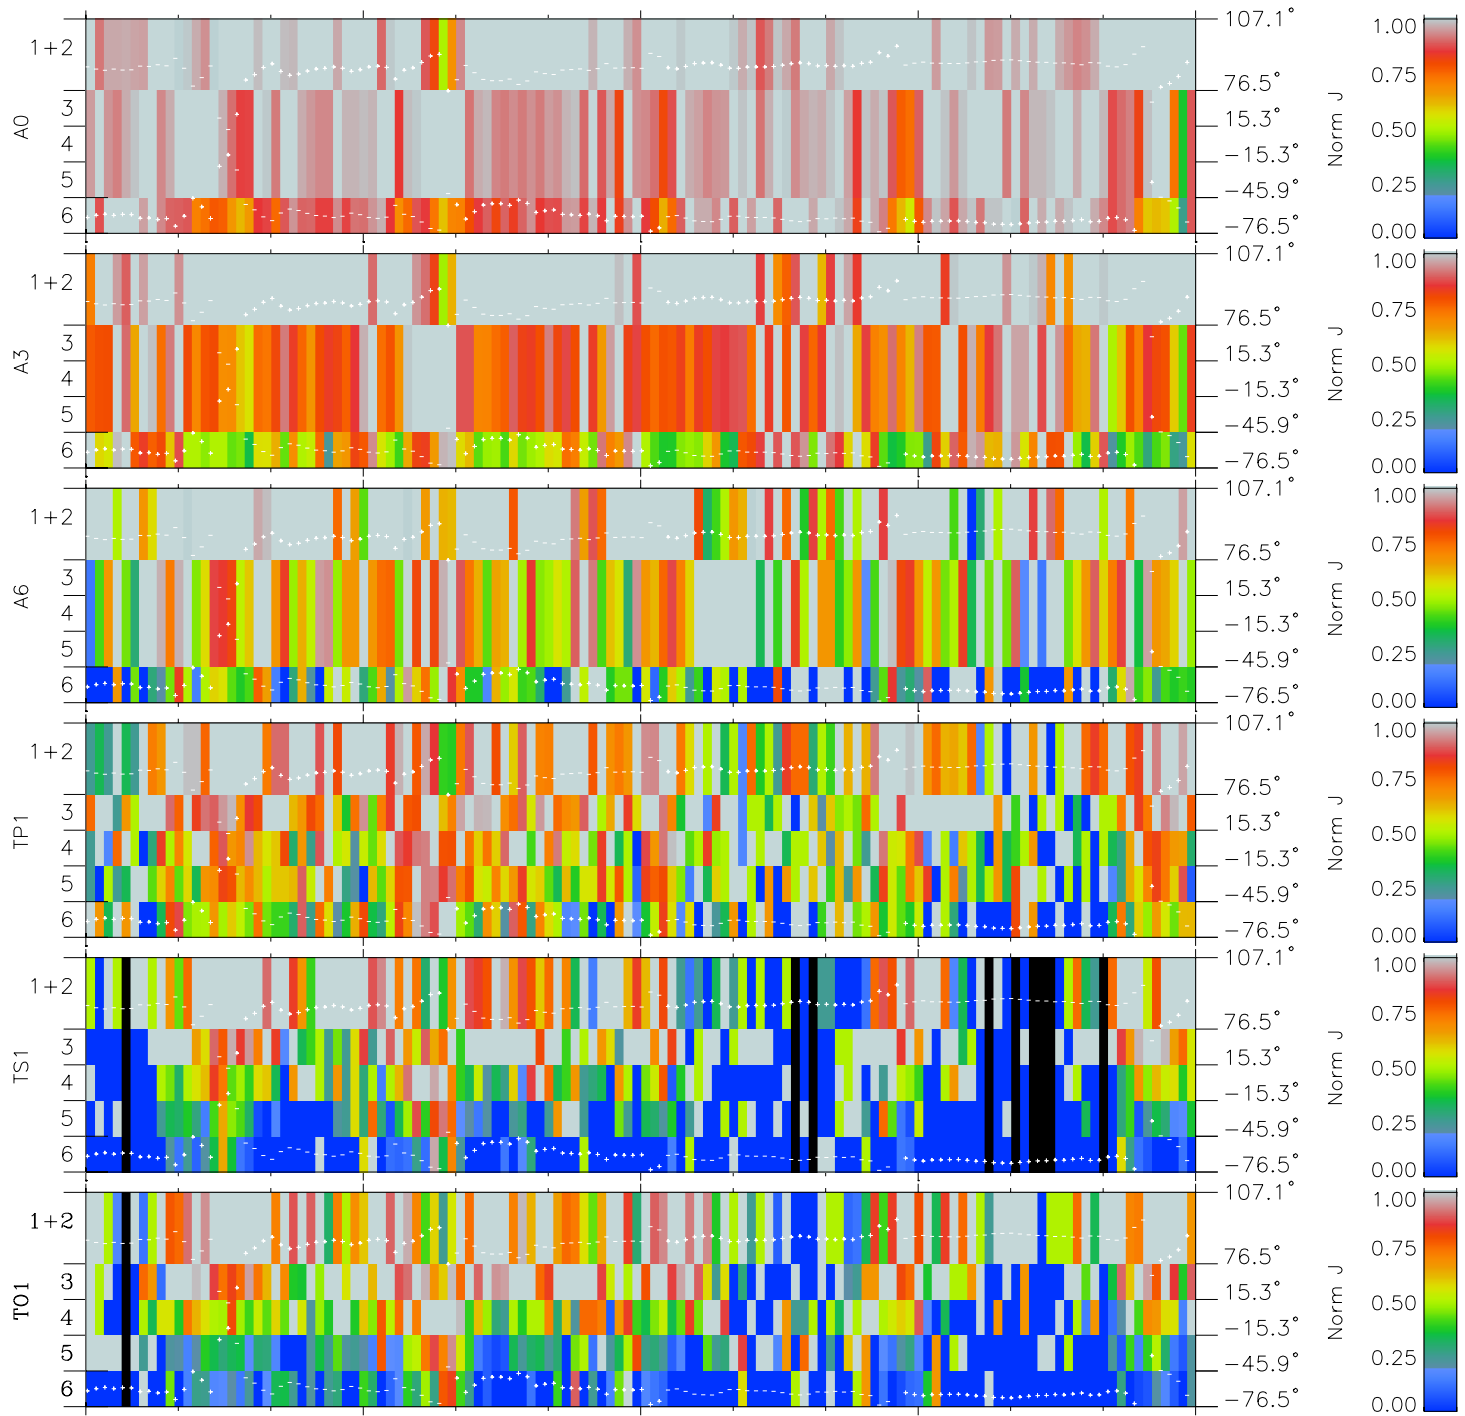

Galileo EPD Real Elevation Anisotropies 96287

Software Version: RTELEV_NORM V 1.20
 Data Production: 06-03-00
 Plot Production: Fri Sep 14 18:23:32 2001
 Color File: wondr3
 Geofactor File: 1.1

00:00:00 1996-287	287-06	287-12	287-18	00:00:00 1996-288	X JSE(R_j)	Y JSE(R_j)	Z JSE(R_j)
+	+	+	+	+			
-66.38	-65.87	-65.35	-64.82	-64.28			
-88.28	-88.37	-88.45	-88.52	-88.58			
1.70	1.72	1.74	1.77	1.79			

◇ = Jupiter look direction
 □ = Corotation look direction