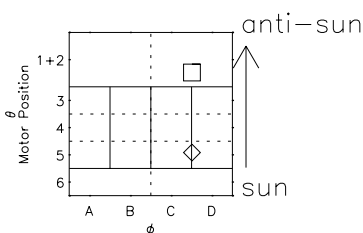

Galileo EPD Real Elevation Anisotropies 96287

Software Version: RTELEV_NORM V 1.20
 Data Production: 06-03-00
 Plot Production: Fri Sep 14 18:23:32 2001
 Color File: wondr3
 Geofactor File: 1.1

00:00:00 1996-287	287-06	287-12	287-18	00:00:00 1996-288	X JSE(R_j)	Y JSE(R_j)	Z JSE(R_j)
+	+	+	+	+			
-66.38	-65.87	-65.35	-64.82	-64.28			
-88.28	-88.37	-88.45	-88.52	-88.58			
1.70	1.72	1.74	1.77	1.79			

◇ = Jupiter look direction
 □ = Corotation look direction